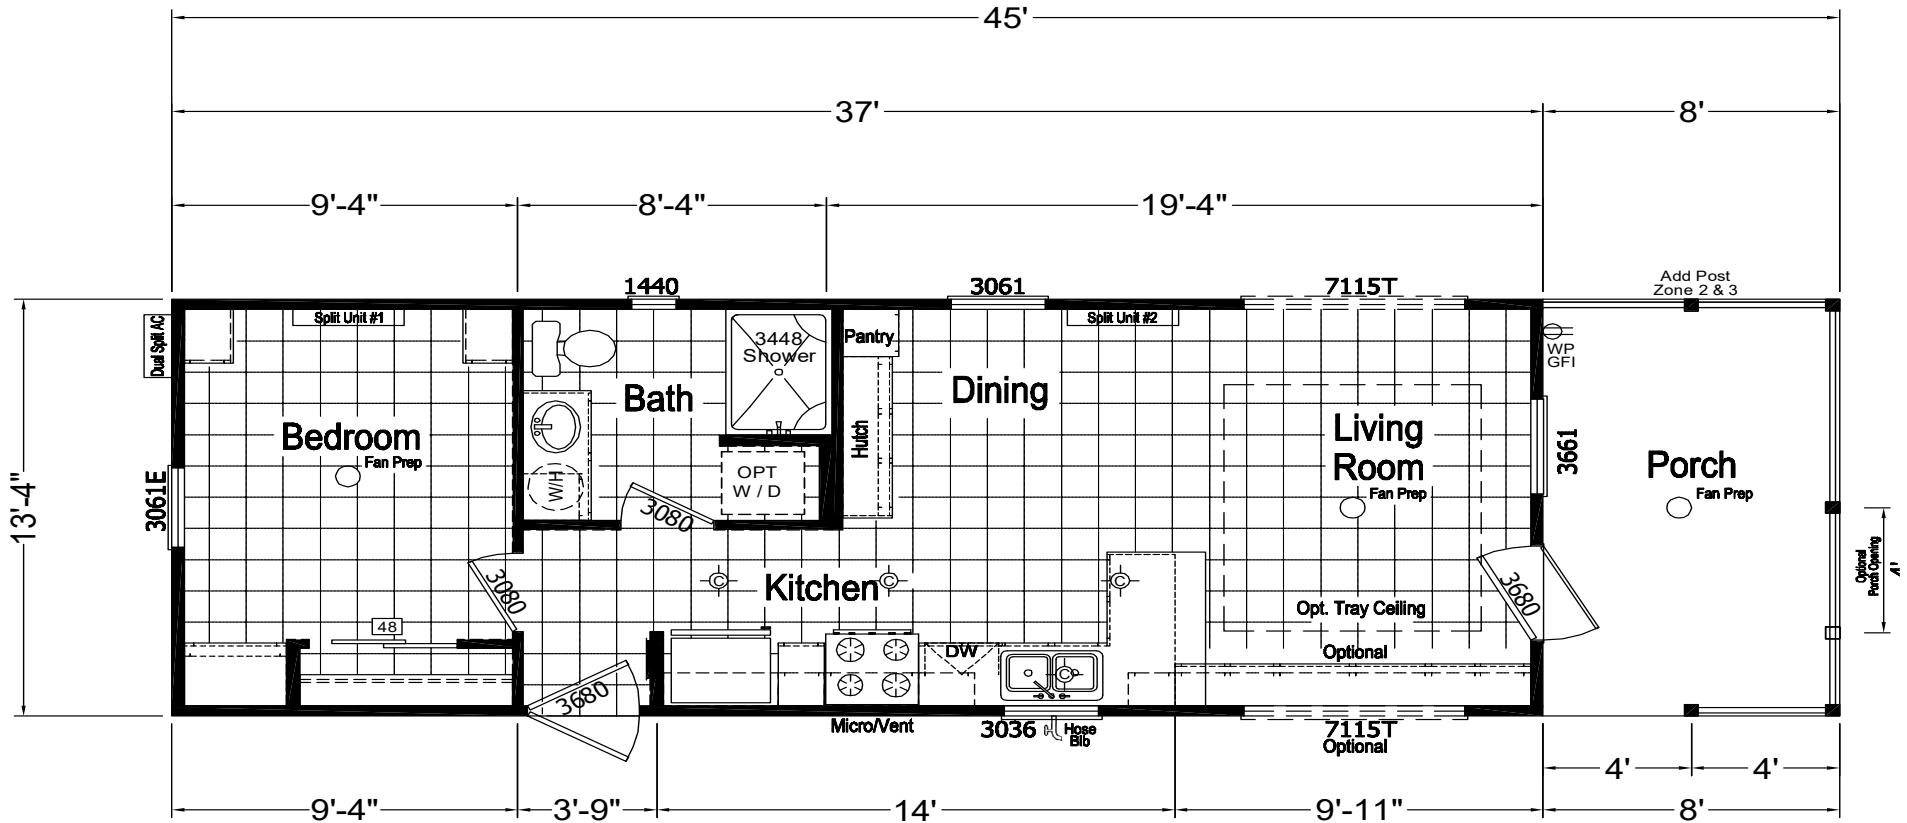

# FactorySelectHomes

1 Bedroom, 1 Bath  
Approx. 493 Sq. Ft.

Last Updated: 9-18-18

FactorySelectHomes

19280 Cortez Blvd.  
Brooksville, FL 34601  
1-800-716-6337

www.FactorySelectHomes.com

For Detailed Directions See Map On Our Website