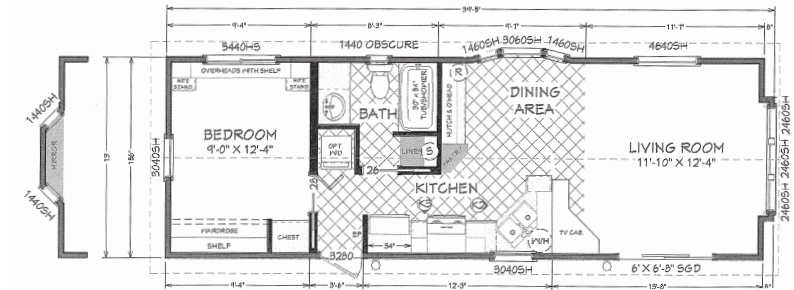

# Kohen

Coastal Cottage Series

493 SQ. FT. (Approximate) 1 Bedroom, 1 Bath

Last Updated: 2-9-21

**FACTORY SELECT HOMES**  
19280 Cortez Blvd.  
Brooksville, FL 34601

**FactorySelectHomes.com | 1-800-716-6337**