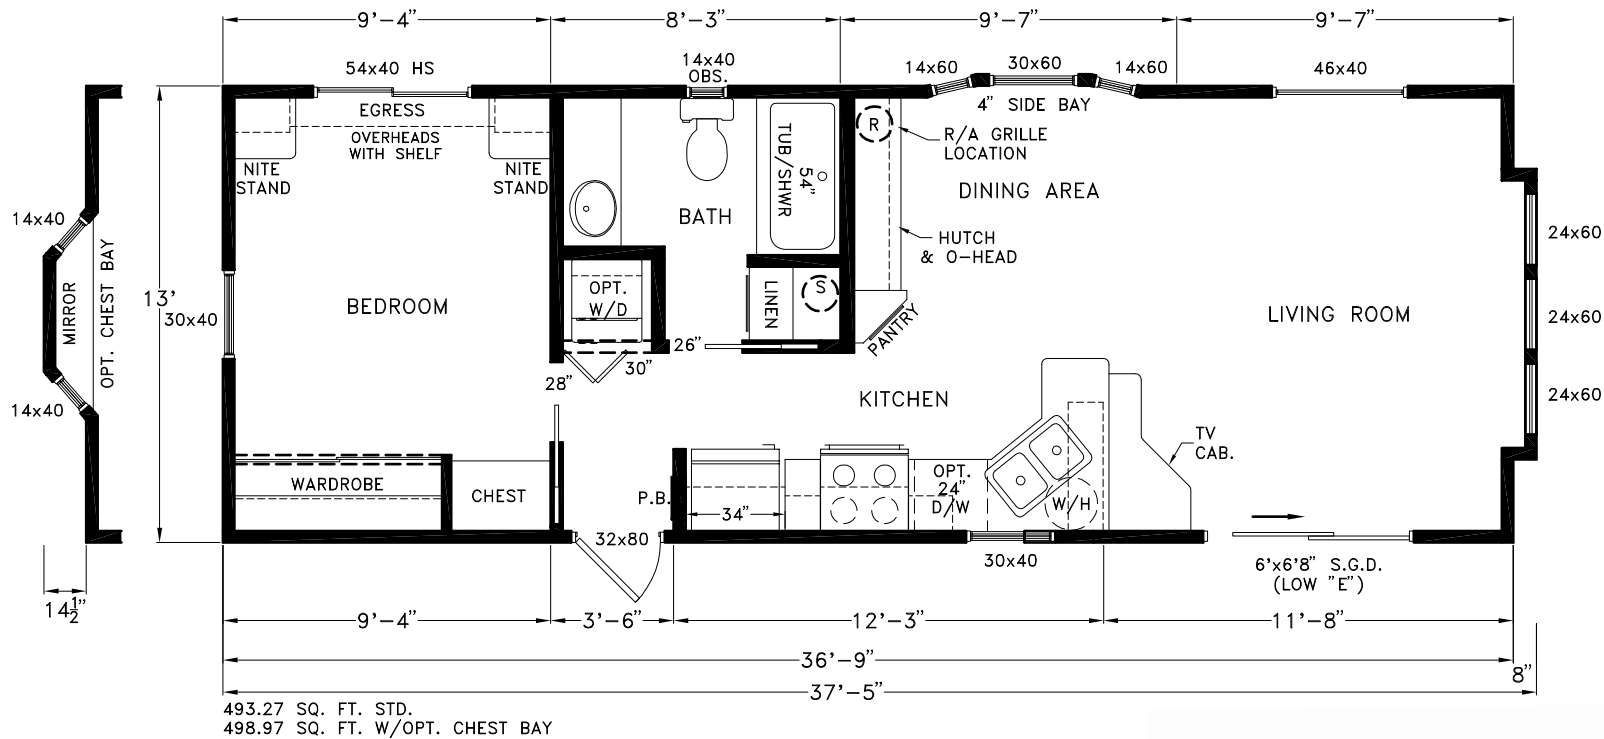

# Kohen

Coastal Cottage Series

493 SQ. FT. (Approximate) 1 Bedroom, 1 Bath

Last Updated: 2-9-21

**FACTORY SELECT HOMES**  
19280 Cortez Blvd.  
Brooksville, FL 34601

**FactorySelectHomes.com | 1-800-716-6337**