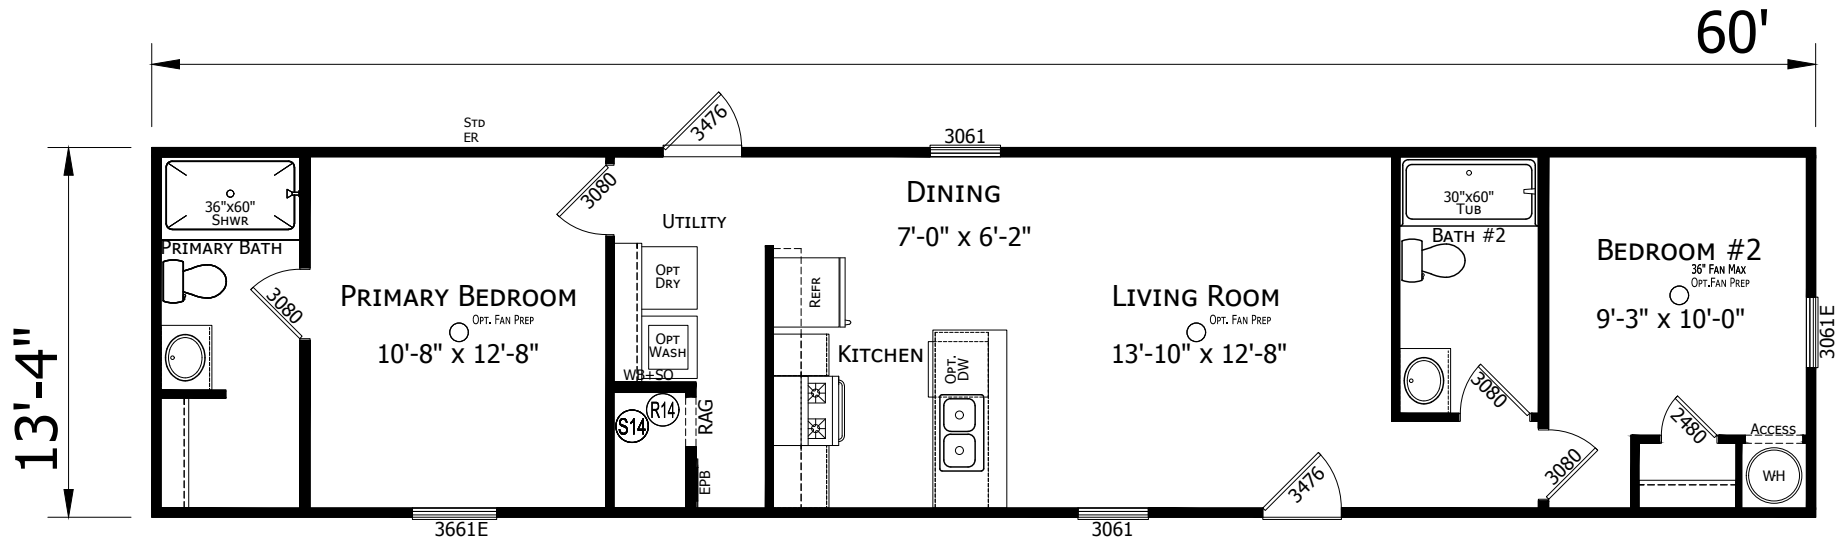

Laine

Prime Series

800 SQ. FT. (Approximate) 2 Bedrooms, 2 Baths

Last Updated: 7-26-23

FACTORY SELECT HOMES
19280 Cortez Blvd.
Brooksville, FL 34601

FactorySelectHomes.com | 1-800-716-6337

IMPORTANT: Alta Cima Corp reserves the right to modify, cancel or substitute products or features of this event at any time without prior notice or obligation. Pictures and other promotional materials are representative and may depict or contain floor plans, square footages, elevations, options, upgrades, extra design features, decorations, floor coverings, specialty light fixtures, custom paint and wall coverings, window treatments, landscaping, sound and alarm systems, furnishings, appliances, and other designer/decorator features and amenities that are not included as part of the home and/or may not be available at all locations. Home, pricing and community information is subject to change, and homes to prior sale, at any time without notice or obligation. ©2020 Alta Cima Corp. All rights reserved.