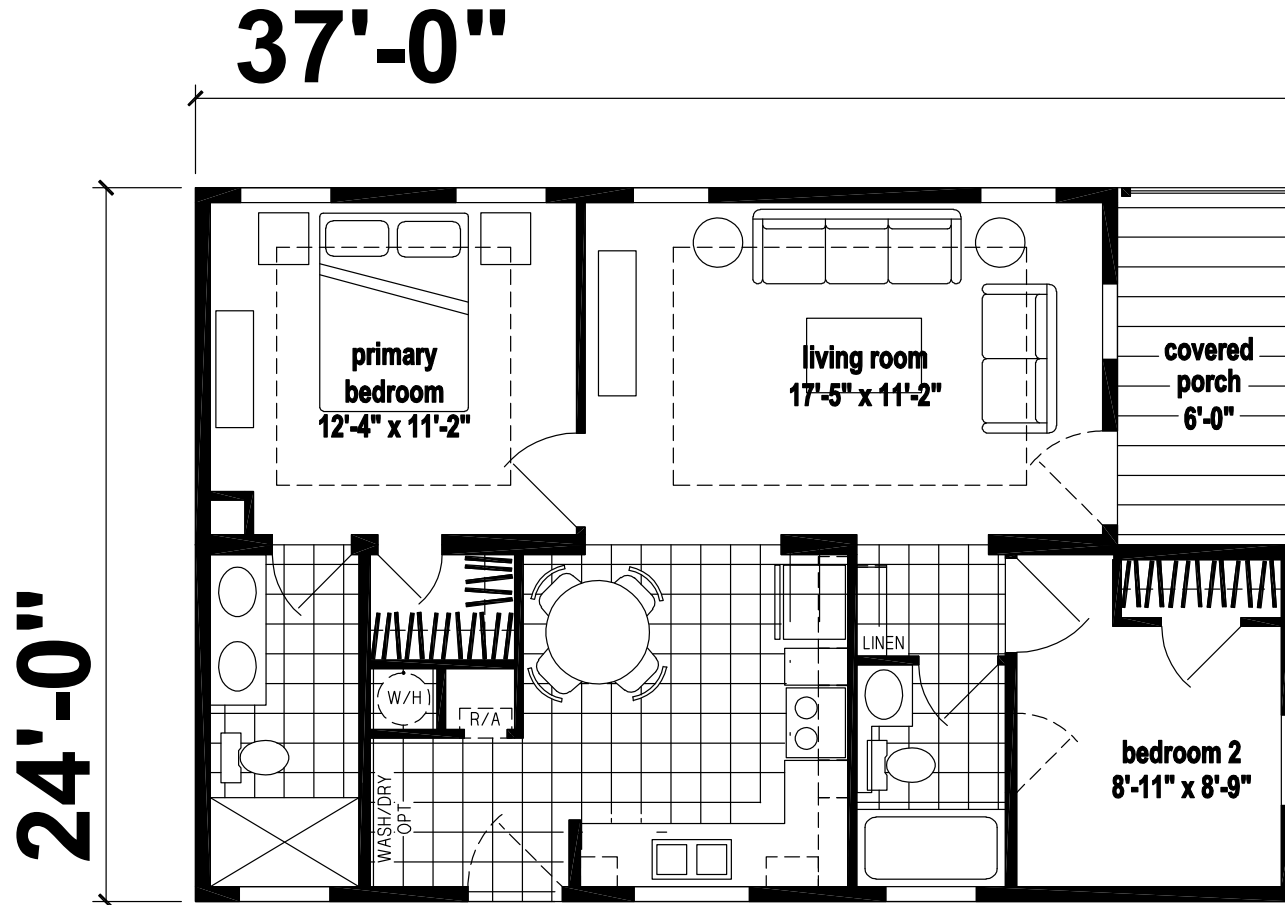

Lamont

Silver Springs Limited Series

816 SQ. FT. (Approximate) 2 Bedroom, 2 Bath

Last Updated: 8-2-23

FACTORY SELECT HOMES
19280 Cortez Blvd.
Brooksville, FL 34601

FactorySelectHomes.com | 1-800-716-6337

IMPORTANT: Alta Cima Corp reserves the right to modify, cancel or substitute products or features of this event at any time without prior notice or obligation. Pictures and other promotional materials are representative and may depict or contain floor plans, square footages, elevations, options, upgrades, extra design features, decorations, floor coverings, specialty light fixtures, custom paint and wall coverings, window treatments, landscaping, sound and alarm systems, furnishings, appliances, and other designer/decorator features and amenities that are not included as part of the home and/or may not be available at all locations. Home, pricing and community information is subject to change, and homes to prior sale, at any time without notice or obligation. ©2020 Alta Cima Corp. All rights reserved.