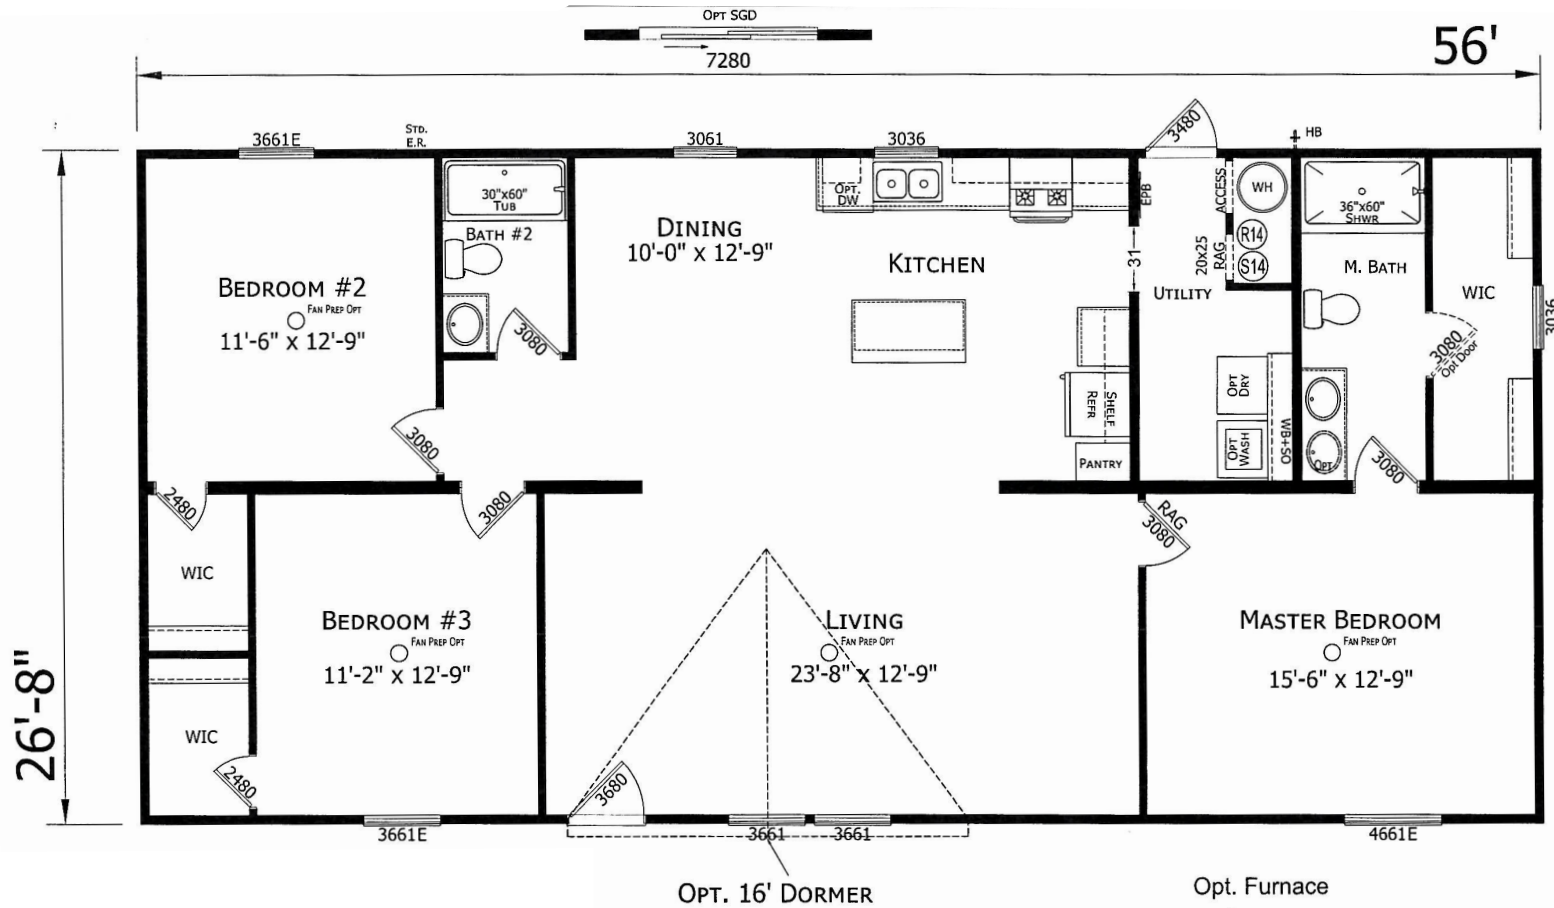

# Lavilla

Lake Manor Series

1,493 SQ. FT. (Approximate) 3 Bedroom, 2 Bath

Last Updated: 7-2-24

**FACTORY SELECT HOMES**  
 19280 Cortez Blvd.  
 Brooksville, FL 34601

**FactorySelectHomes.com | 1-800-716-6337**