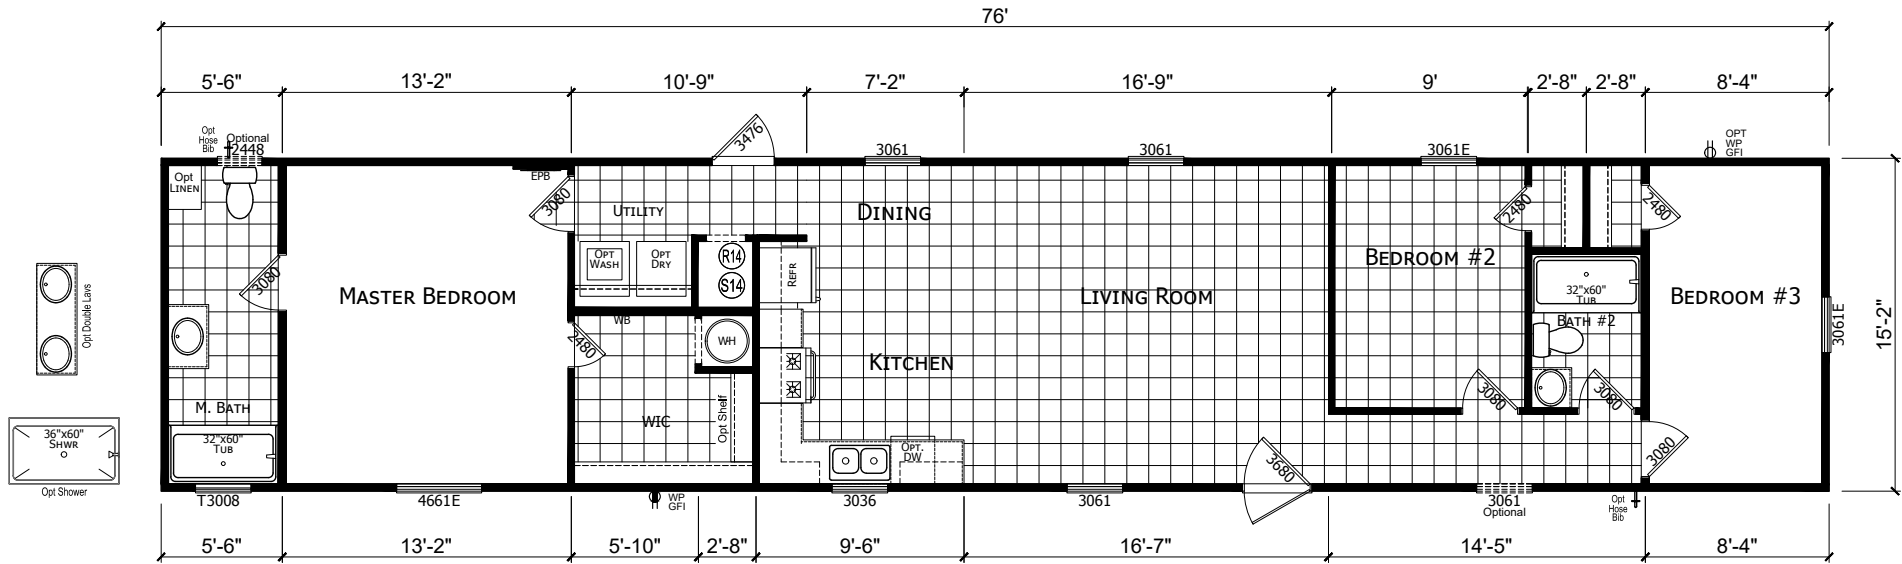

# Lenox

Trinity Series

1,153 SQ. FT. (Approximate) 3 Bedrooms, 2 Baths

Last Updated: 3-25-22

Note: Room Sizes Include Wall Dimensions And Are Not Indicative of True Net Dimensions

**FACTORY SELECT HOMES**  
19280 Cortez Blvd.  
Brooksville, FL 34601