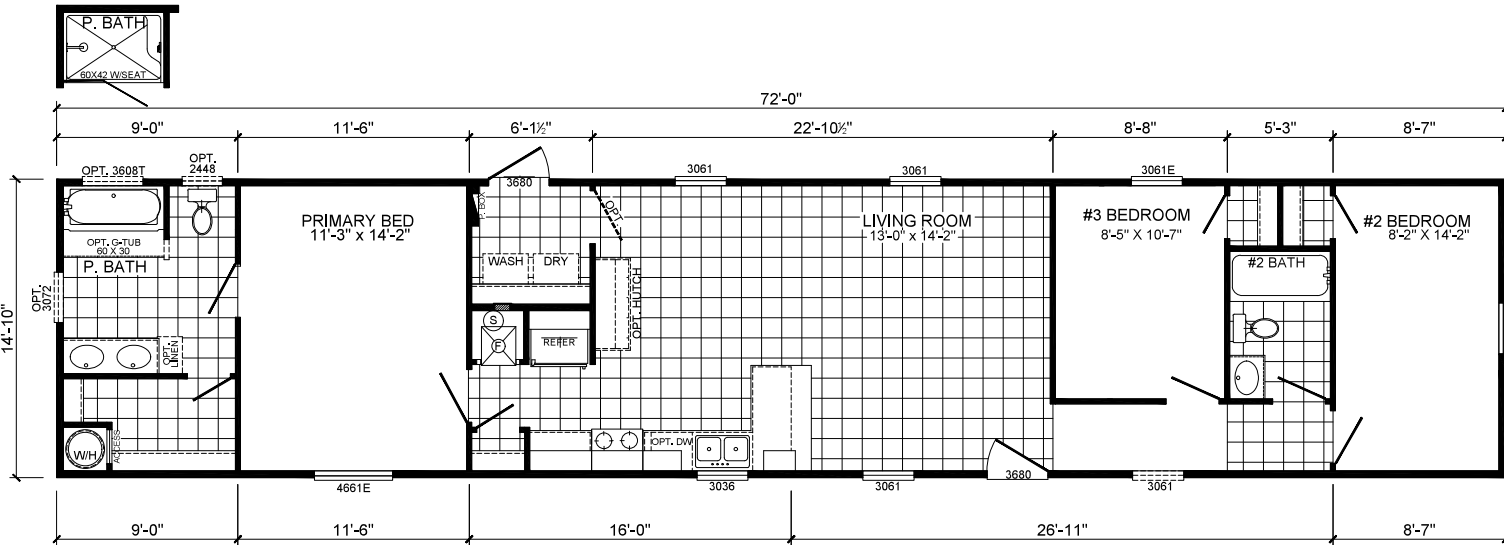

Lewes

Legend Series

1068 SQ. FT. (Approximate) 3 Bedrooms, 2 Baths

Last Updated: 2-17-25

HITCH ELEVATION

OPT. 2 BEDROOM LAYOUT

FACTORY SELECT HOMES
19280 Cortez Blvd.
Brooksville, FL 34601

FactorySelectHomes.com | 1-800-716-6337