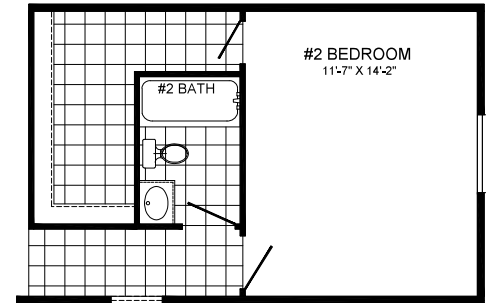

Lewes

Legend Series

1068 SQ. FT. (Approximate) 3 Bedrooms, 2 Baths

Last Updated: 2-17-25

HITCH ELEVATION

OPT. 2 BEDROOM LAYOUT

FACTORY SELECT HOMES
19280 Cortez Blvd.
Brooksville, FL 34601

FactorySelectHomes.com | 1-800-716-6337