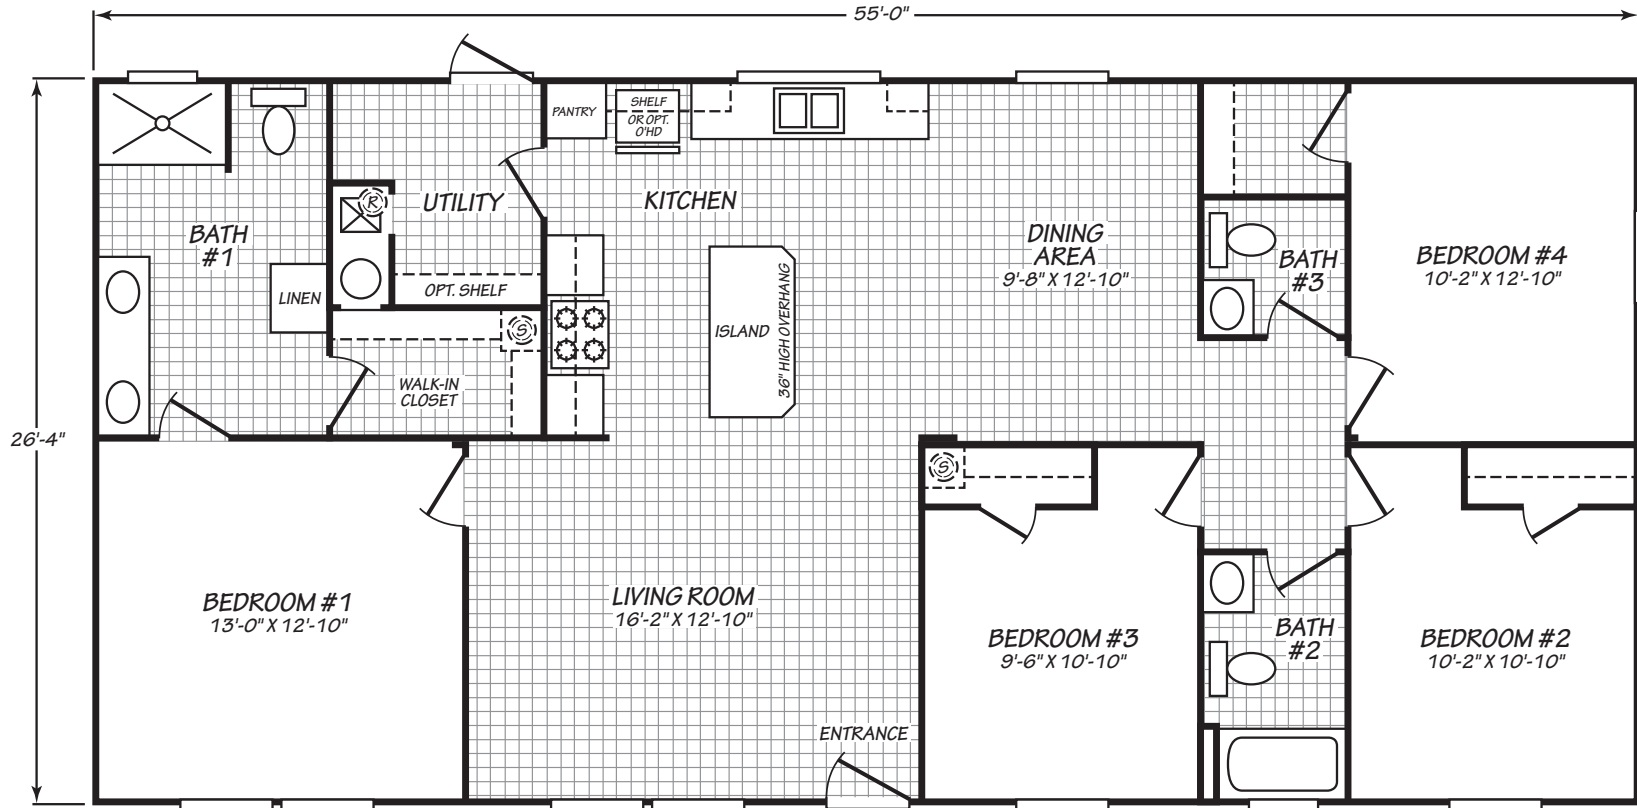

# Lizella

Summit Series

1,474 SQ. FT. (Approximate) 4 Bedrooms, 2 Baths

Last Updated: 8-17-22

**FACTORY SELECT HOMES**  
19280 Cortez Blvd.  
Brooksville, FL 34601

**FactorySelectHomes.com | 1-800-716-6337**