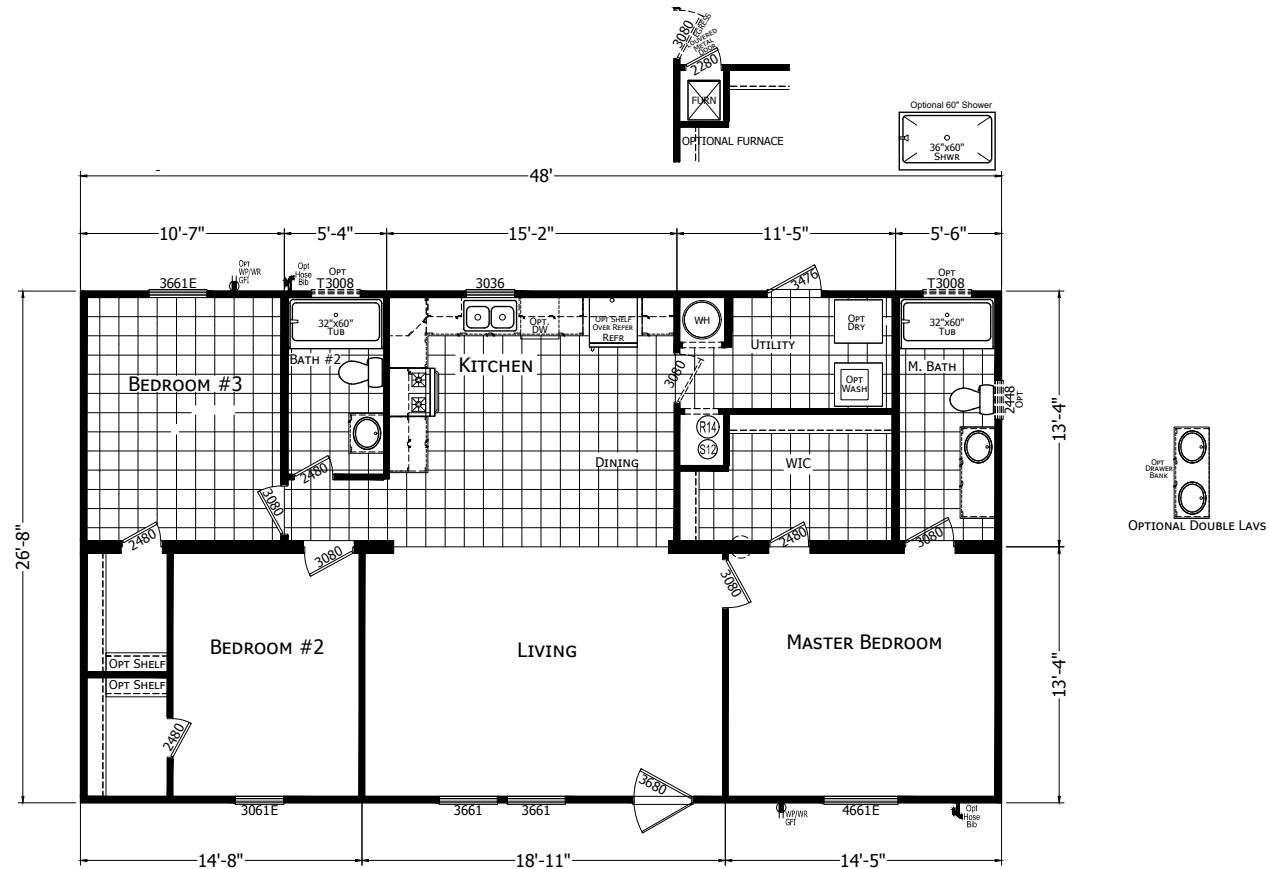

Macclenny

Forest Manor Series

CHAMPION

MANUFACTURED BEAUTIFULLY™

3 Bedrooms, 2 Baths
Approx. 1,280 Sq. Ft.

Last Updated: 6-2-20

19280 Cortez Blvd.
Brooksville, FL 34601
1-800-716-6337

www.FactorySelectHomes.com