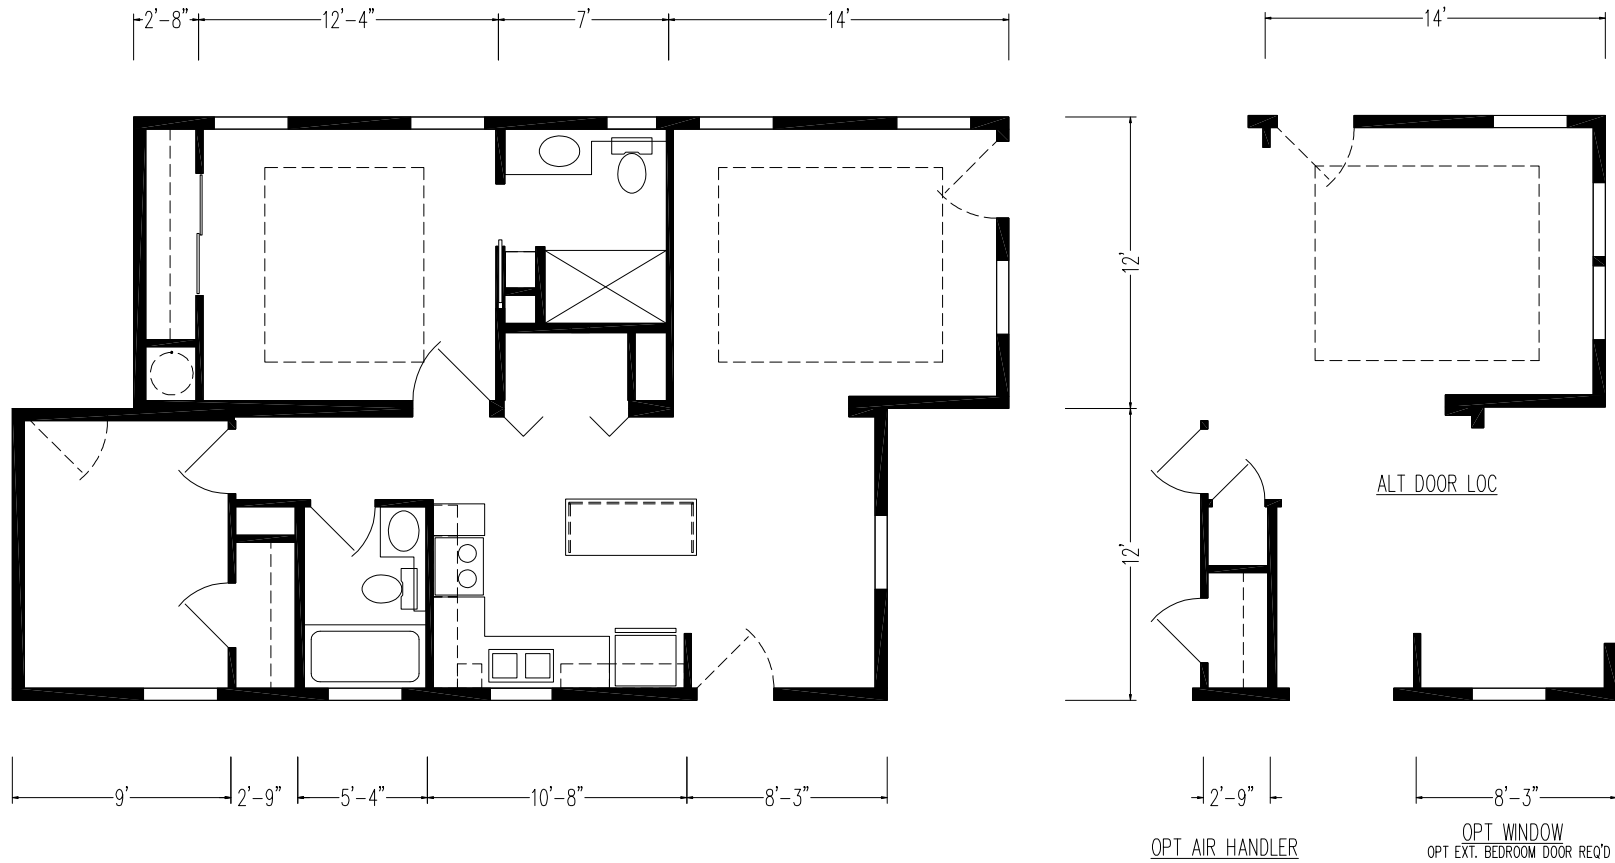

Margate

Silver Springs Limited Series

864 SQ. FT. (Approximate) 2 Bedrooms, 2 Baths

Last Updated: 10-7-24

FACTORY SELECT HOMES
19280 Cortez Blvd.
Brooksville, FL 34601

FactorySelectHomes.com | 1-800-716-6337