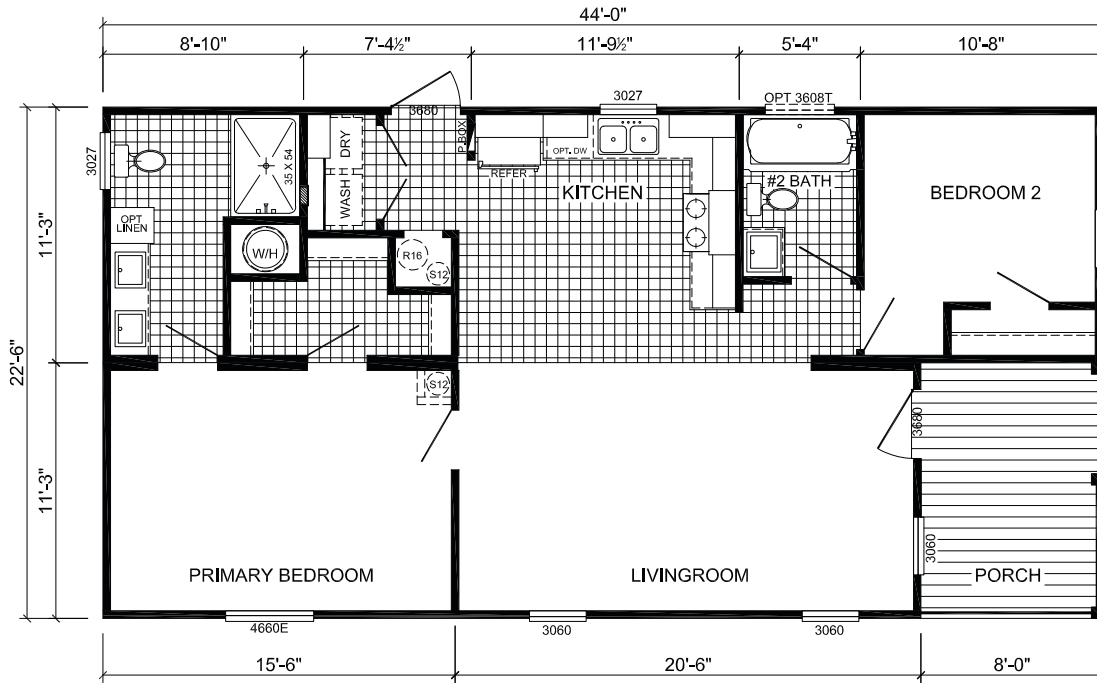

Marlou

Community Series

990 SQ. FT. (Approximate) 2 Bedrooms, 2 Baths

Last Updated: 12-12-22

FACTORY SELECT HOMES
19280 Cortez Blvd.
Brooksville, FL 34601

FactorySelectHomes.com | 1-800-716-6337

IMPORTANT: Alta Cima Corp reserves the right to modify, cancel or substitute products or features of this event at any time without prior notice or obligation. Pictures and other promotional materials are representative and may depict or contain floor plans, square footages, elevations, options, upgrades, extra design features, decorations, floor coverings, specialty light fixtures, custom paint and wall coverings, window treatments, landscaping, sound and alarm systems, furnishings, appliances, and other designer/decorator features and amenities that are not included as part of the home and/or may not be available at all locations. Home, pricing and community information is subject to change, and homes to prior sale, at any time without notice or obligation. ©2020 Alta Cima Corp. All rights reserved.