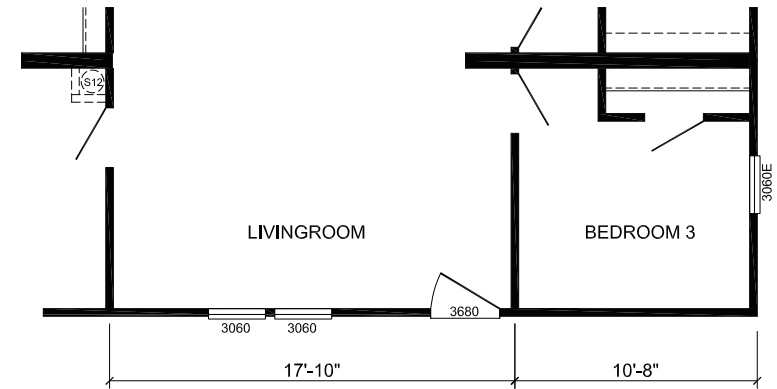

Marlou

Community Series

990 SQ. FT. (Approximate) 2 Bedrooms, 2 Baths

Last Updated: 12-12-22

FACTORY SELECT HOMES
19280 Cortez Blvd.
Brooksville, FL 34601

FactorySelectHomes.com | 1-800-716-6337

IMPORTANT: Alta Cima Corp reserves the right to modify, cancel or substitute products or features of this event at any time without prior notice or obligation. Pictures and other promotional materials are representative and may depict or contain floor plans, square footages, elevations, options, upgrades, extra design features, decorations, floor coverings, specialty light fixtures, custom paint and wall coverings, window treatments, landscaping, sound and alarm systems, furnishings, appliances, and other designer/decorator features and amenities that are not included as part of the home and/or may not be available at all locations. Home, pricing and community information is subject to change, and homes to prior sale, at any time without notice or obligation. ©2020 Alta Cima Corp. All rights reserved.