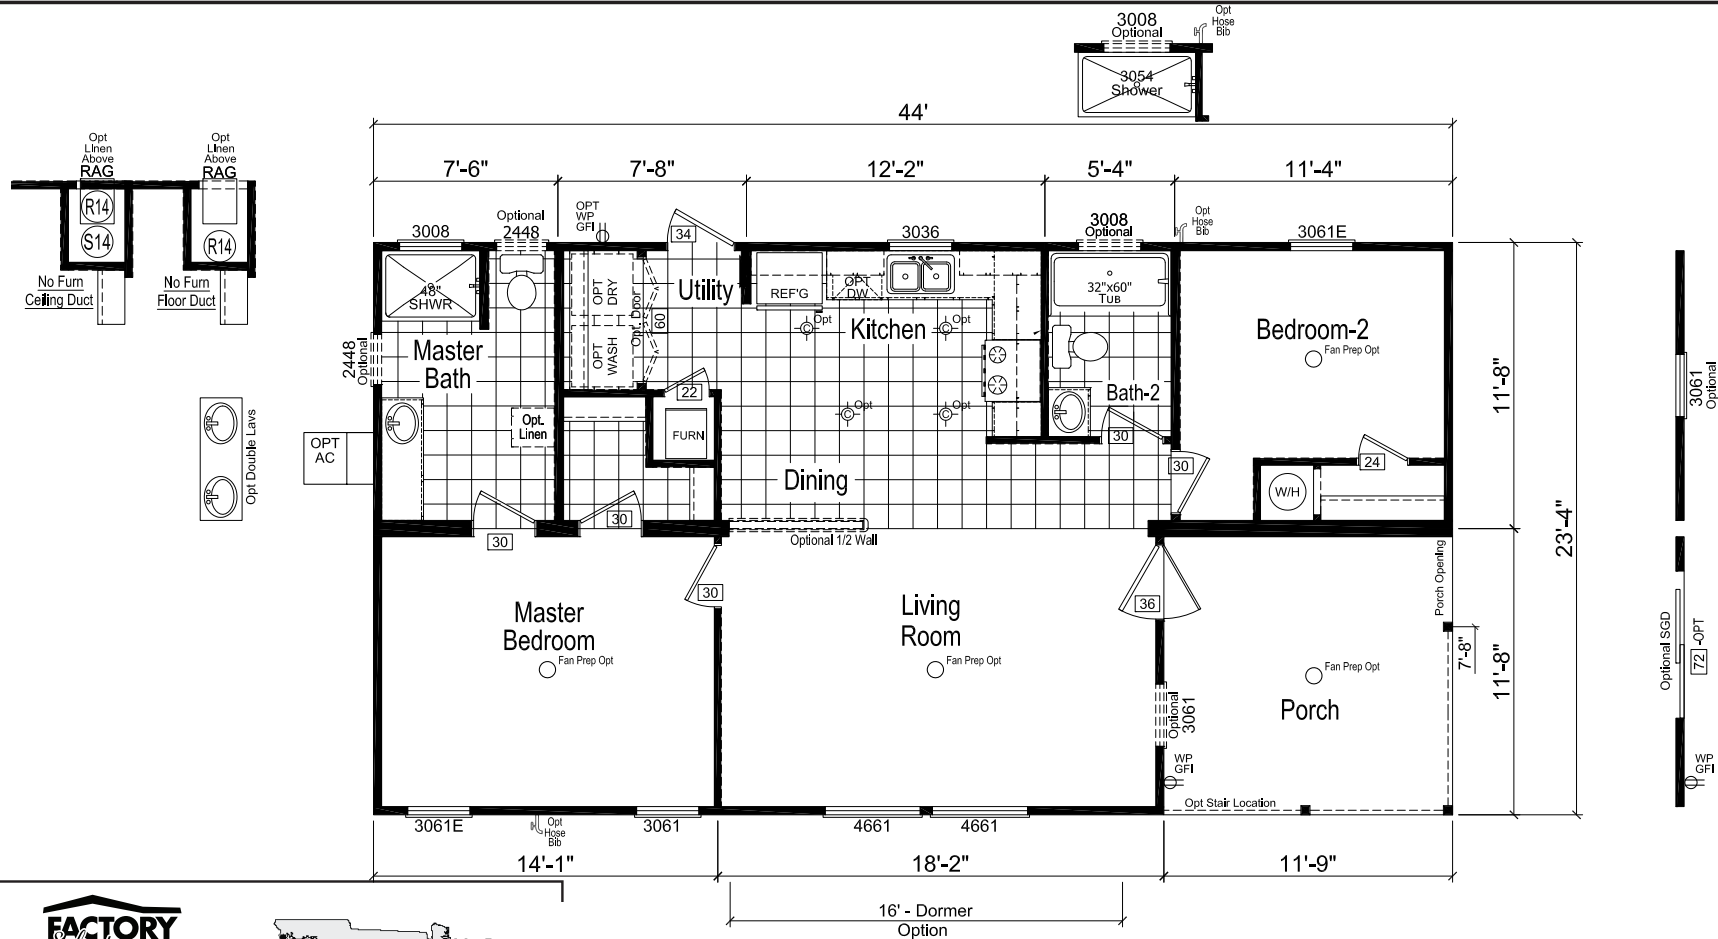

# McAlpin

Trinity Series

2 Bedrooms, 2 Baths  
Approx. 1,027 Sq. Ft.

Last Updated: 7-8-20

**FACTORY Select HOMES**  
 19280 Cortez Blvd.  
 Brooksville, FL 34601  
 1-800-716-6337  
 www.FactorySelectHomes.com  
 For Detailed Directions See