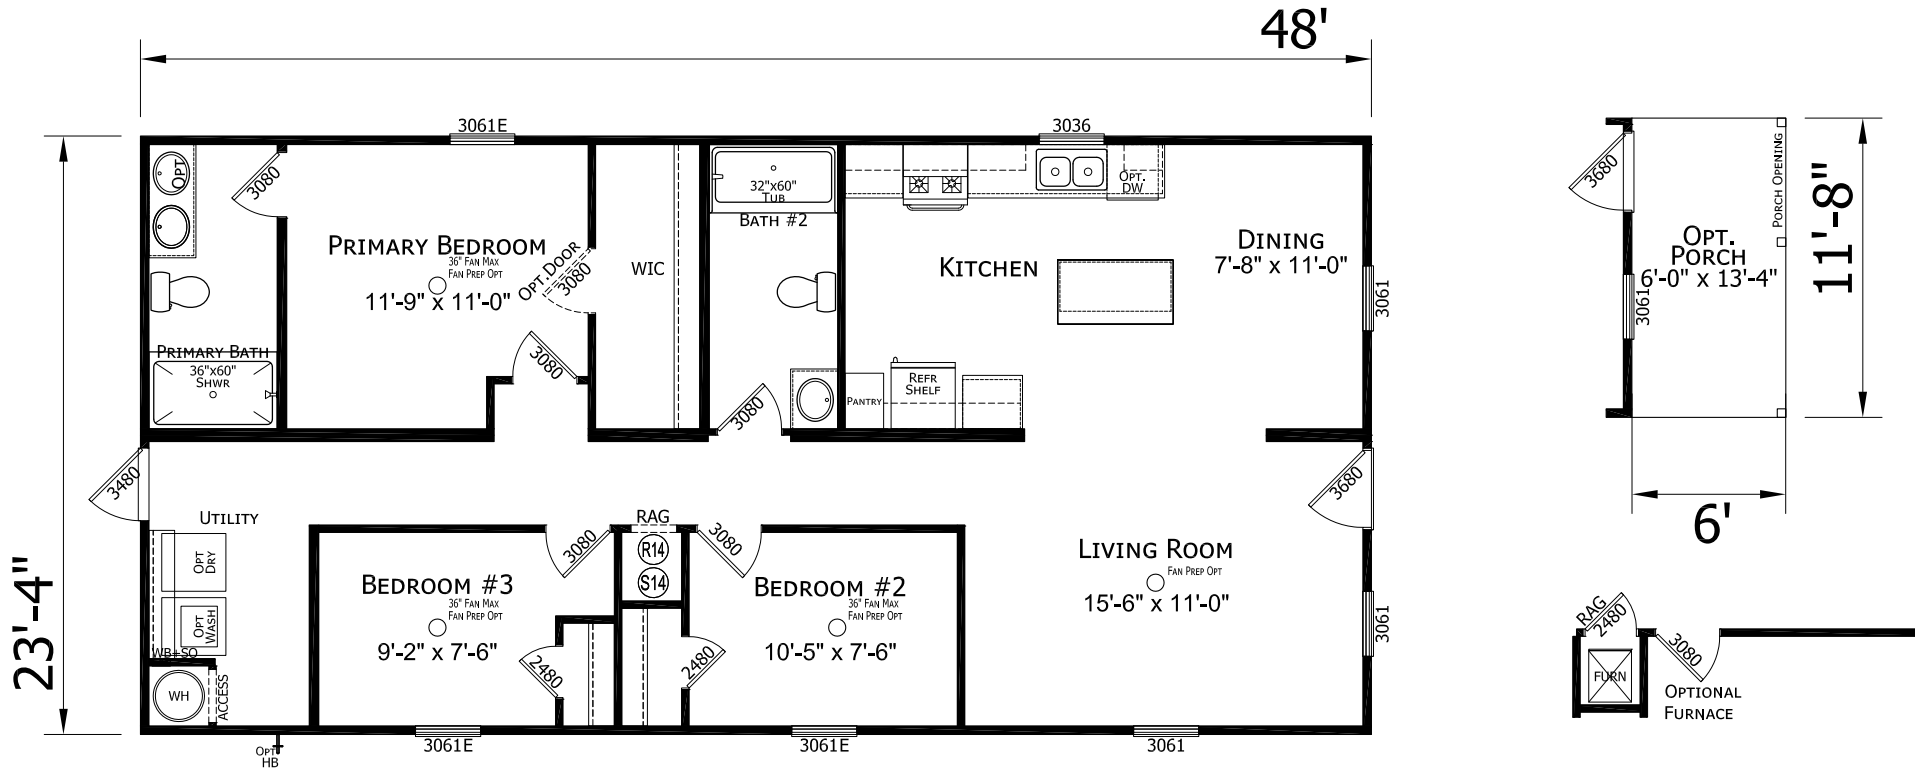

Millburn

Prime Series

1120 SQ. FT. (Approximate) 3 Bedroom, 2 Bath

Last Updated: 10-3-24

FACTORY SELECT HOMES
19280 Cortez Blvd.
Brooksville, FL 34601

FactorySelectHomes.com | 1-800-716-6337

IMPORTANT: Alta Cima Corp reserves the right to modify, cancel or substitute products or features of this event at any time without prior notice or obligation. Pictures and other promotional materials are representative and may depict or contain floor plans, square footages, elevations, options, upgrades, extra design features, decorations, floor coverings, specialty light fixtures, custom paint and wall coverings, window treatments, landscaping, sound and alarm systems, furnishings, appliances, and other designer/decorator features and amenities that are not included as part of the home and/or may not be available at all locations. Home, pricing and community information is subject to change, and homes to prior sale, at any time without notice or obligation. ©2020 Alta Cima Corp. All rights reserved.