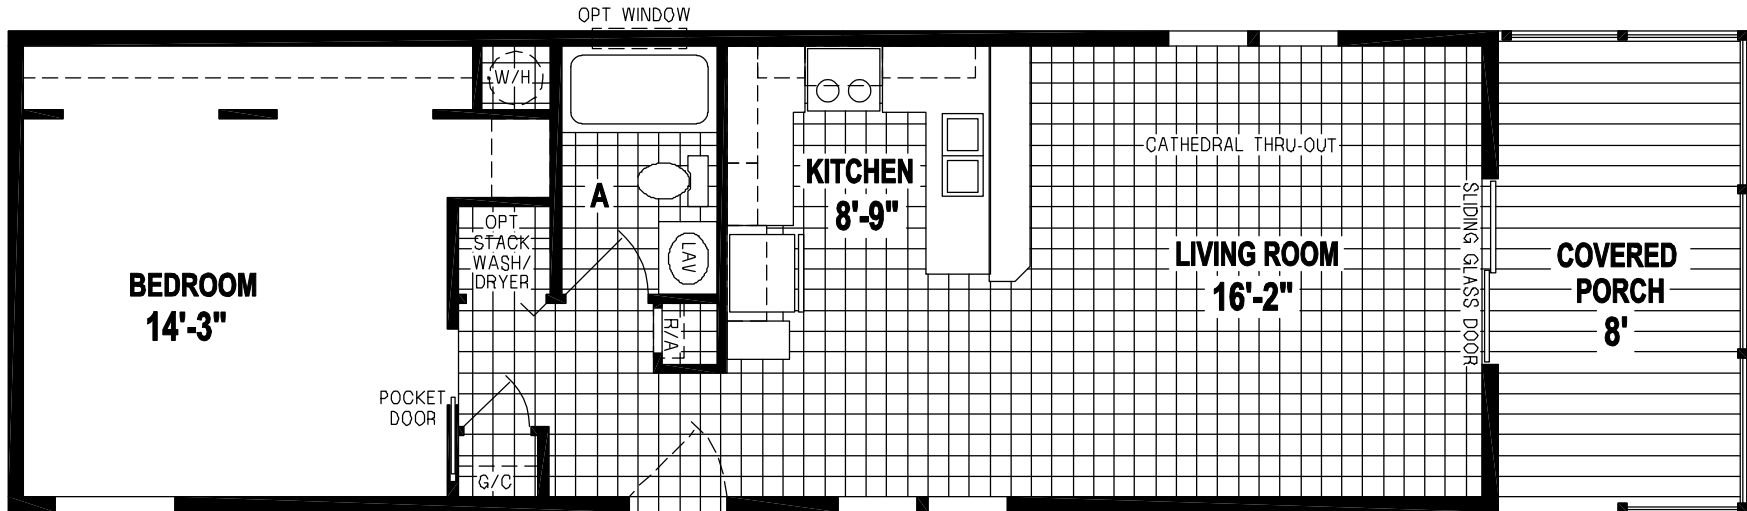

Milton

Palm Bay Series

741 SQ. FT. (Approximate) 1 Bedroom, 1 Bath

Last Updated: 1-19-22

FACTORY SELECT HOMES
19280 Cortez Blvd.
Brooksville, FL 34601

FactorySelectHomes.com | 1-800-716-6337

IMPORTANT: Alta Cima Corp reserves the right to modify, cancel or substitute products or features of this event at any time without prior notice or obligation. Pictures and other promotional materials are representative and may depict or contain floor plans, square footages, elevations, options, upgrades, extra design features, decorations, floor coverings, specialty light fixtures, custom paint and wall coverings, window treatments, landscaping, sound and alarm systems, furnishings, appliances, and other designer/decorator features and amenities that are not included as part of the home and/or may not be available at all locations. Home, pricing and community information is subject to change, and homes to prior sale, at any time without notice or obligation. ©2020 Alta Cima Corp. All rights reserved.