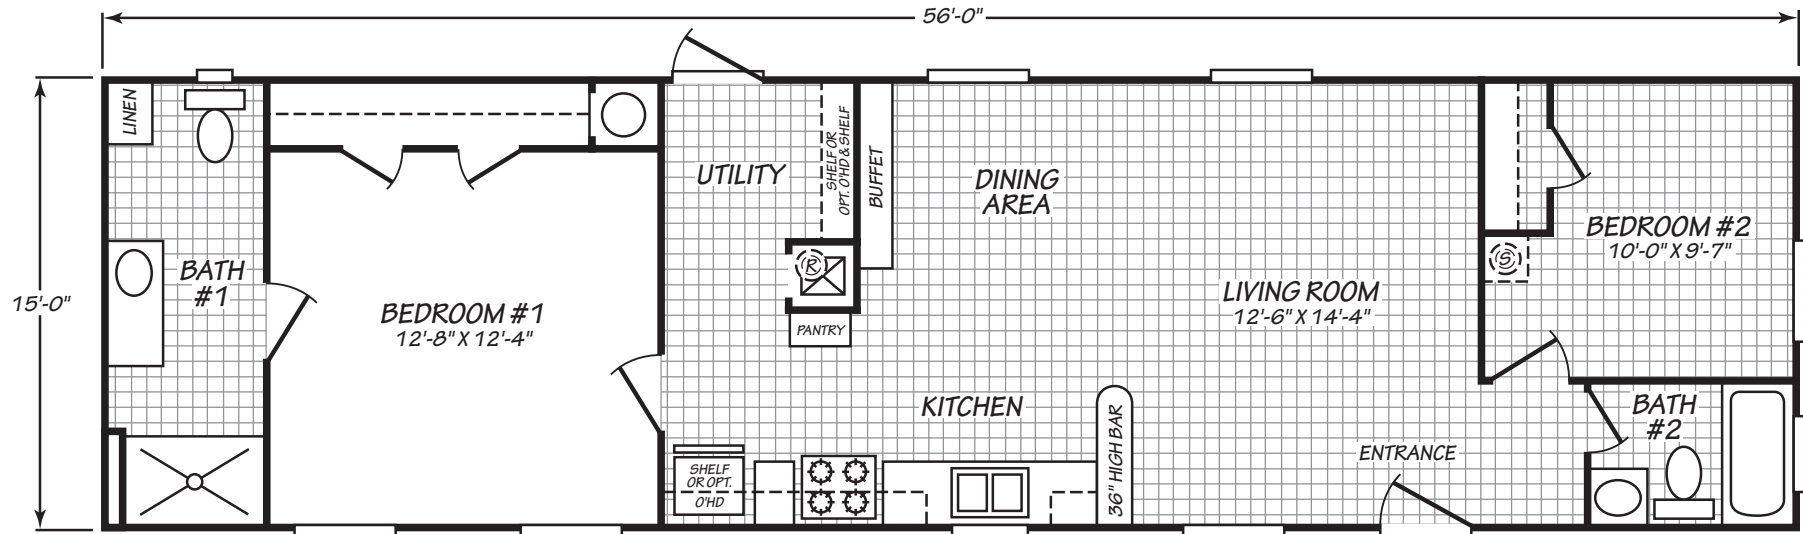

# Montverde

Keystone Series

840 SQ. FT. (Approximate) 2 Bedroom, 2 Bath

Last Updated: 10-14-22

**FACTORY SELECT HOMES**  
19280 Cortez Blvd.  
Brooksville, FL 34601

**FactorySelectHomes.com | 1-800-716-6337**