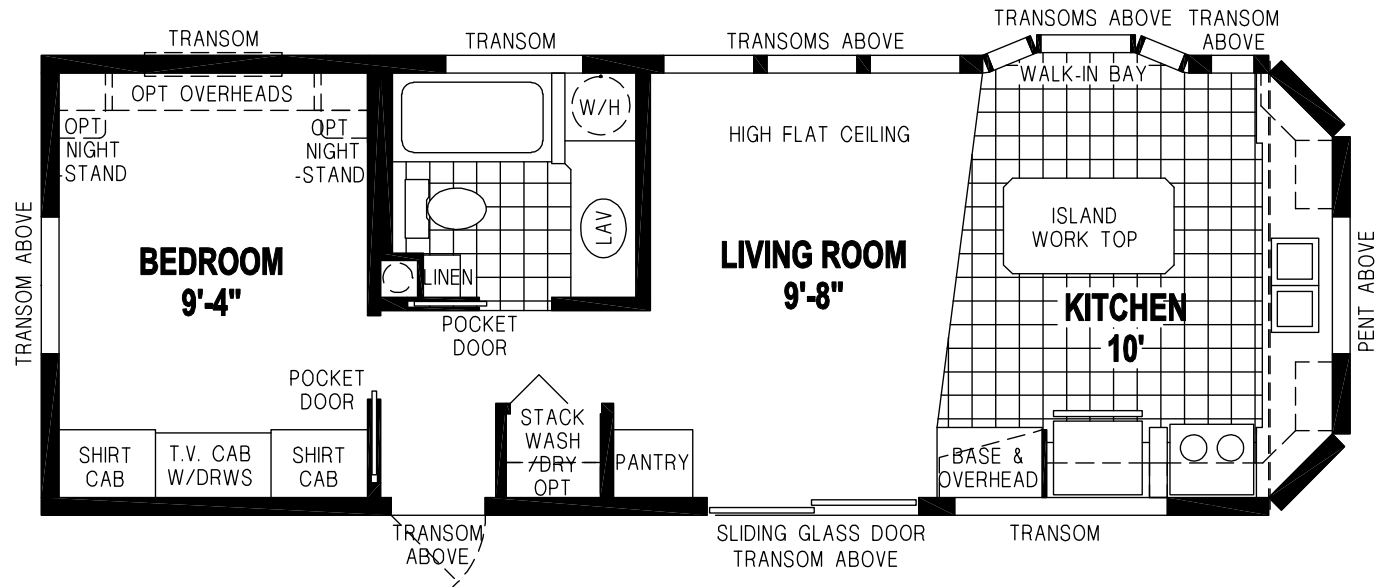

Overlane

Shore Park Series

SKYLINE

FactorySelectHomes

1 Bedroom, 1 Bath
Approx. 481 Sq. Ft.
Park Model - HUD Code

Last Updated: 3-8-19

CLOSET W/BASE CAB
& MIRRORED DOORS

OPTION WARDROBE

OPTION REAR BAYS

FactorySelectHomes

19280 Cortez Blvd.
Brooksville, FL 34601
1-800-716-6337

www.FactorySelectHomes.com

For Detailed Directions See Map On Our Website

I authorize Factory Expo Home Centers to build my house, per this plan.

X _____

Customer Signature/Date

Important: Due to our policy of constant improvement, all information in our brochures may vary from actual home. The right is reserved to make changes at any time, without notice or obligation, in colors, materials, specifications, processes, and models. All dimensions and square footage calculations are nominal and approximate figures. Please check with your sales person for specific and current information.