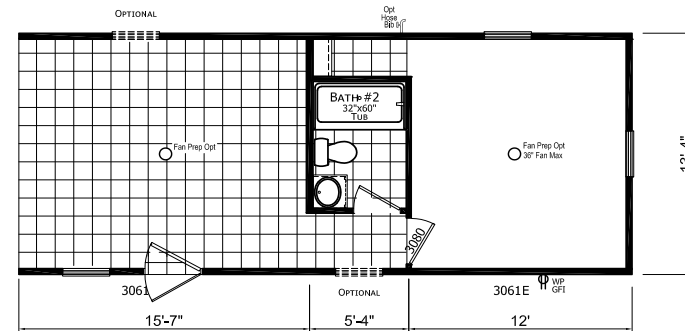

Owens

Trinity Series

3 Bedrooms, 2 Baths
Approx. 880 Sq. Ft.

Last Updated: 7-8-20

FACTORY Select HOMES
 19280 Cortez Blvd.
 Brooksville, FL 34601
 1-800-716-6337
 www.FactorySelectHomes.com
 For Detailed Directions See