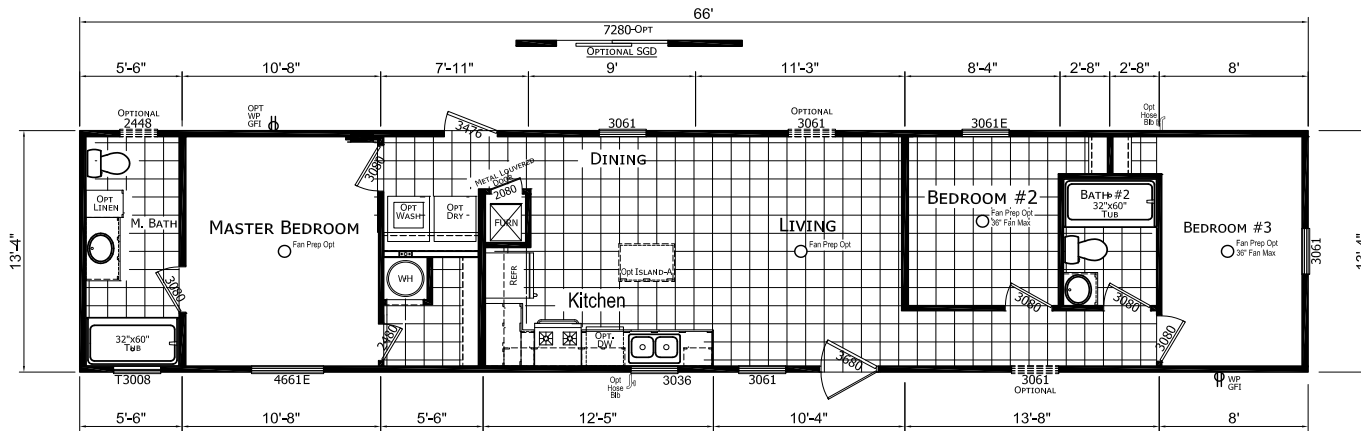

Owens

Trinity Series

3 Bedrooms, 2 Baths
Approx. 880 Sq. Ft.

Last Updated: 7-8-20

FACTORY Select HOMES
 19280 Cortez Blvd.
 Brooksville, FL 34601
 1-800-716-6337
 www.FactorySelectHomes.com
 For Detailed Directions See