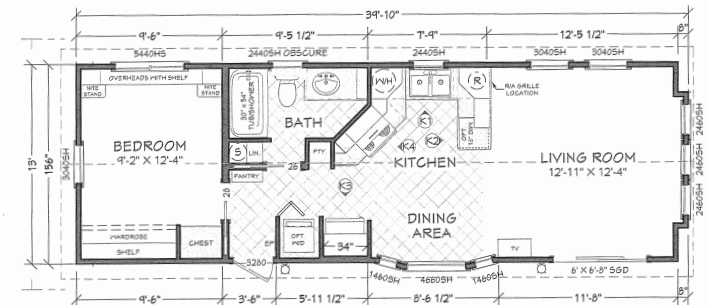

Oxley

Coastal Cottage Series

499 SQ. FT. (Approximate) 1 Bedroom, 1 Bath

Last Updated: 2-9-21

FACTORY SELECT HOMES
19280 Cortez Blvd.
Brooksville, FL 34601

FactorySelectHomes.com | 1-800-716-6337

IMPORTANT: Alta Cima Corp reserves the right to modify, cancel or substitute products or features of this event at any time without prior notice or obligation. Pictures and other promotional materials are representative and may depict or contain floor plans, square footages, elevations, options, upgrades, extra design features, decorations, floor coverings, specialty light fixtures, custom paint and wall coverings, window treatments, landscaping, sound and alarm systems, furnishings, appliances, and other designer/decorator features and amenities that are not included as part of the home and/or may not be available at all locations. Home, pricing and community information is subject to change, and homes to prior sale, at any time without notice or obligation. ©2020 Alta Cima Corp. All rights reserved.