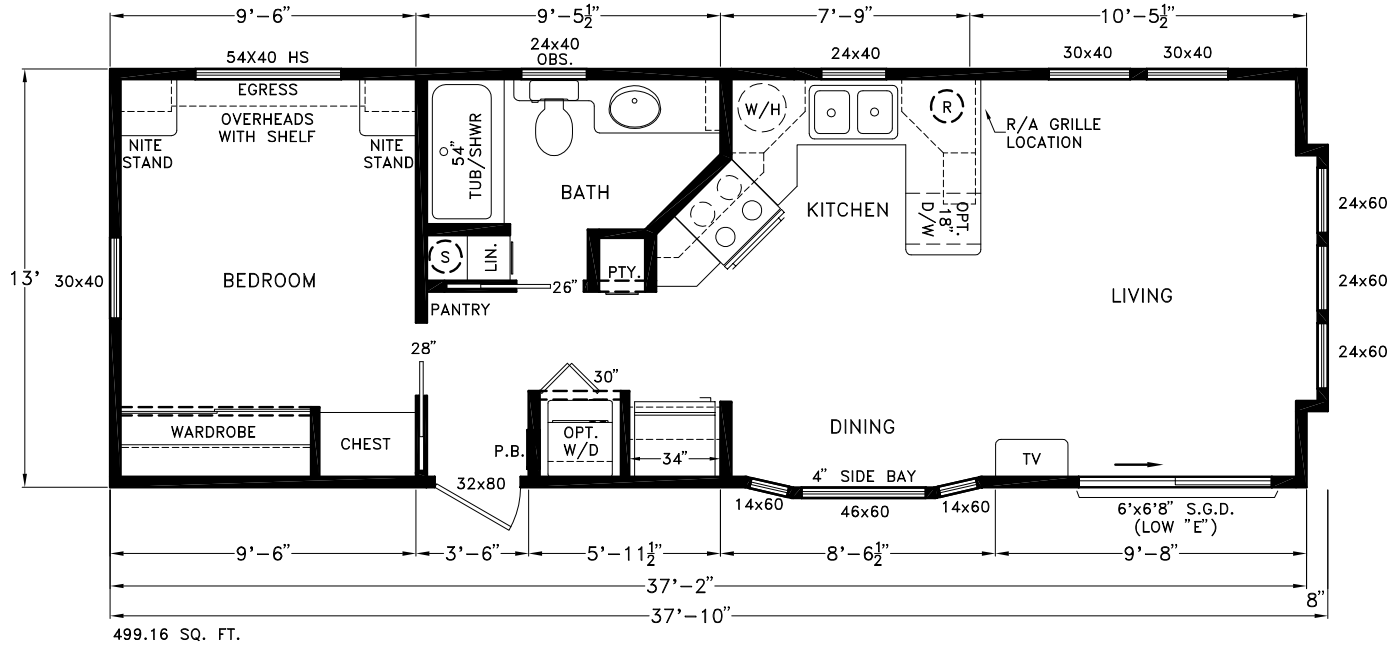

Oxley

Coastal Cottage Series

499 SQ. FT. (Approximate) 1 Bedroom, 1 Bath

Last Updated: 2-9-21

FACTORY SELECT HOMES
19280 Cortez Blvd.
Brooksville, FL 34601

FactorySelectHomes.com | 1-800-716-6337

IMPORTANT: Alta Cima Corp reserves the right to modify, cancel or substitute products or features of this event at any time without prior notice or obligation. Pictures and other promotional materials are representative and may depict or contain floor plans, square footages, elevations, options, upgrades, extra design features, decorations, floor coverings, specialty light fixtures, custom paint and wall coverings, window treatments, landscaping, sound and alarm systems, furnishings, appliances, and other designer/decorator features and amenities that are not included as part of the home and/or may not be available at all locations. Home, pricing and community information is subject to change, and homes to prior sale, at any time without notice or obligation. ©2020 Alta Cima Corp. All rights reserved.