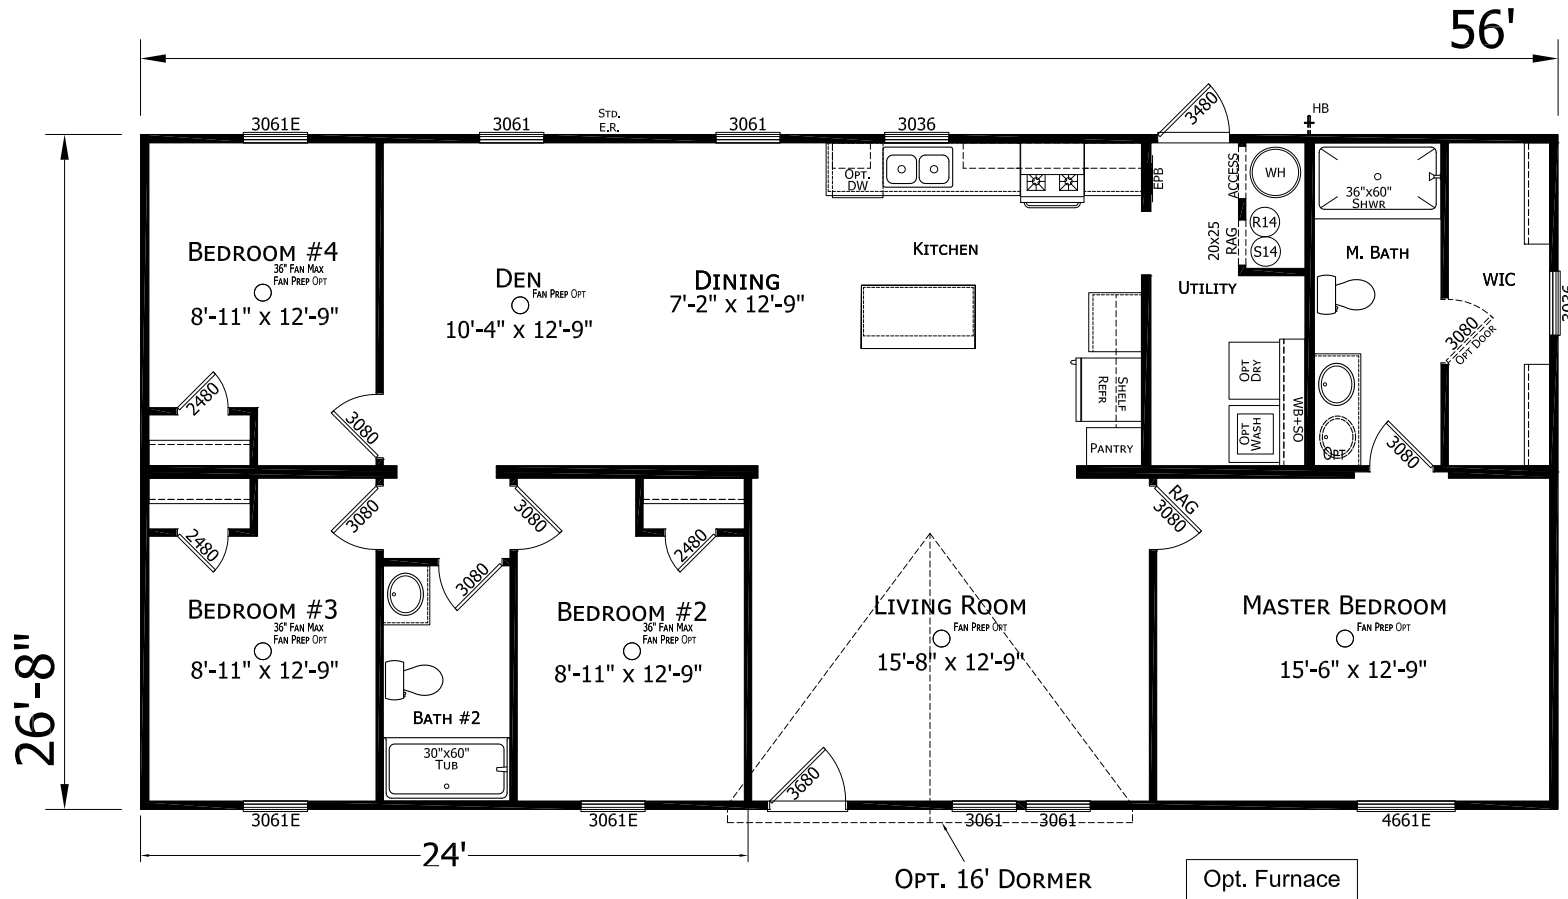

Parlow

Prime Series

1,493 SQ. FT. (Approximate) 4 Bedroom, 2 Bath

Last Updated: 6-21-24

FACTORY SELECT HOMES
 19280 Cortez Blvd.
 Brooksville, FL 34601

FactorySelectHomes.com | 1-800-716-6337

IMPORTANT: Alta Cima Corp reserves the right to modify, cancel or substitute products or features of this event at any time without prior notice or obligation. Pictures and other promotional materials are representative and may depict or contain floor plans, square footages, elevations, options, upgrades, extra design features, decorations, floor coverings, specialty light fixtures, custom paint and wall coverings, window treatments, landscaping, sound and alarm systems, furnishings, appliances, and other designer/decorator features and amenities that are not included as part of the home and/or may not be available at all locations. Home, pricing and community information is subject to change, and homes to prior sale, at any time without notice or obligation. ©2020 Alta Cima Corp. All rights reserved.