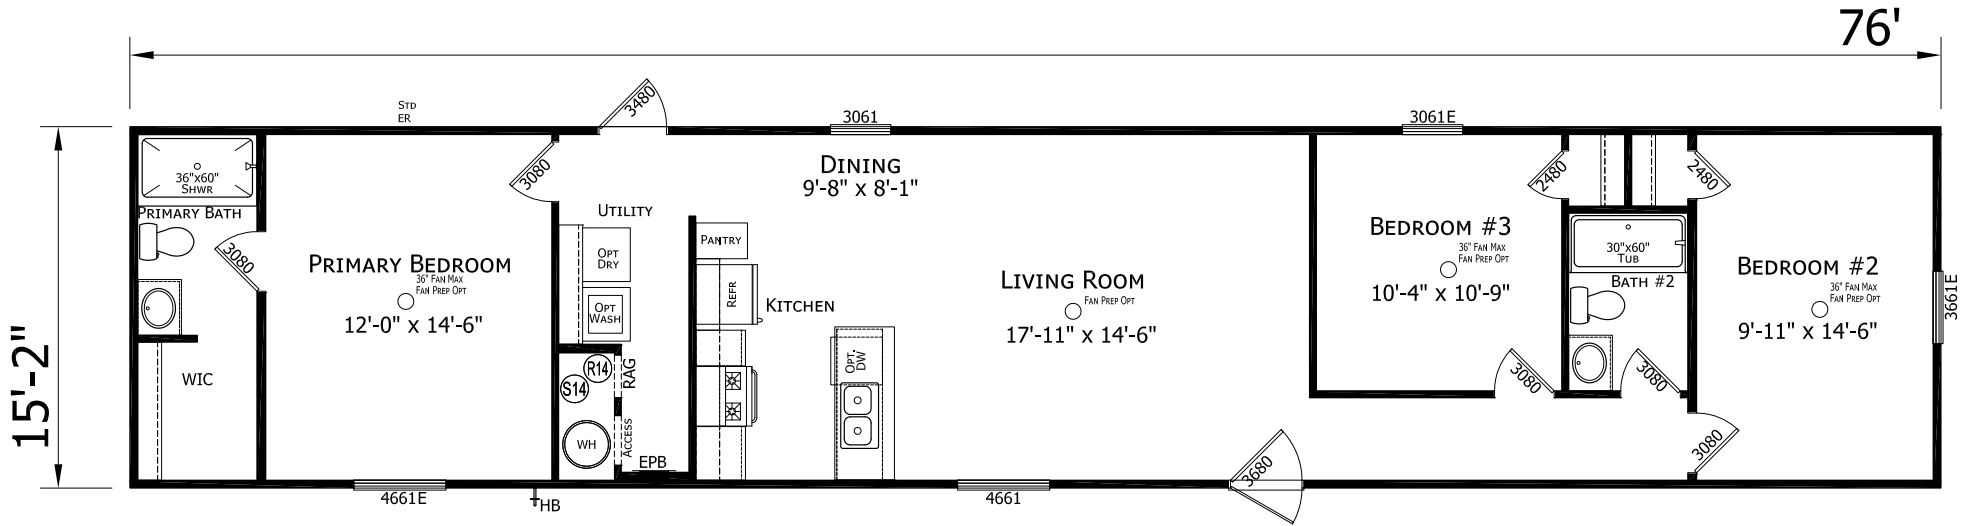

Pruden

Prime Series

1,153 SQ. FT. (Approximate) 3 Bedroom, 2 Bath

Last Updated: 6-21-24

FACTORY SELECT HOMES
19280 Cortez Blvd.
Brooksville, FL 34601

FactorySelectHomes.com | 1-800-716-6337

IMPORTANT: Alta Cima Corp reserves the right to modify, cancel or substitute products or features of this event at any time without prior notice or obligation. Pictures and other promotional materials are representative and may depict or contain floor plans, square footages, elevations, options, upgrades, extra design features, decorations, floor coverings, specialty light fixtures, custom paint and wall coverings, window treatments, landscaping, sound and alarm systems, furnishings, appliances, and other designer/decorator features and amenities that are not included as part of the home and/or may not be available at all locations. Home, pricing and community information is subject to change, and homes to prior sale, at any time without notice or obligation. ©2020 Alta Cima Corp. All rights reserved.