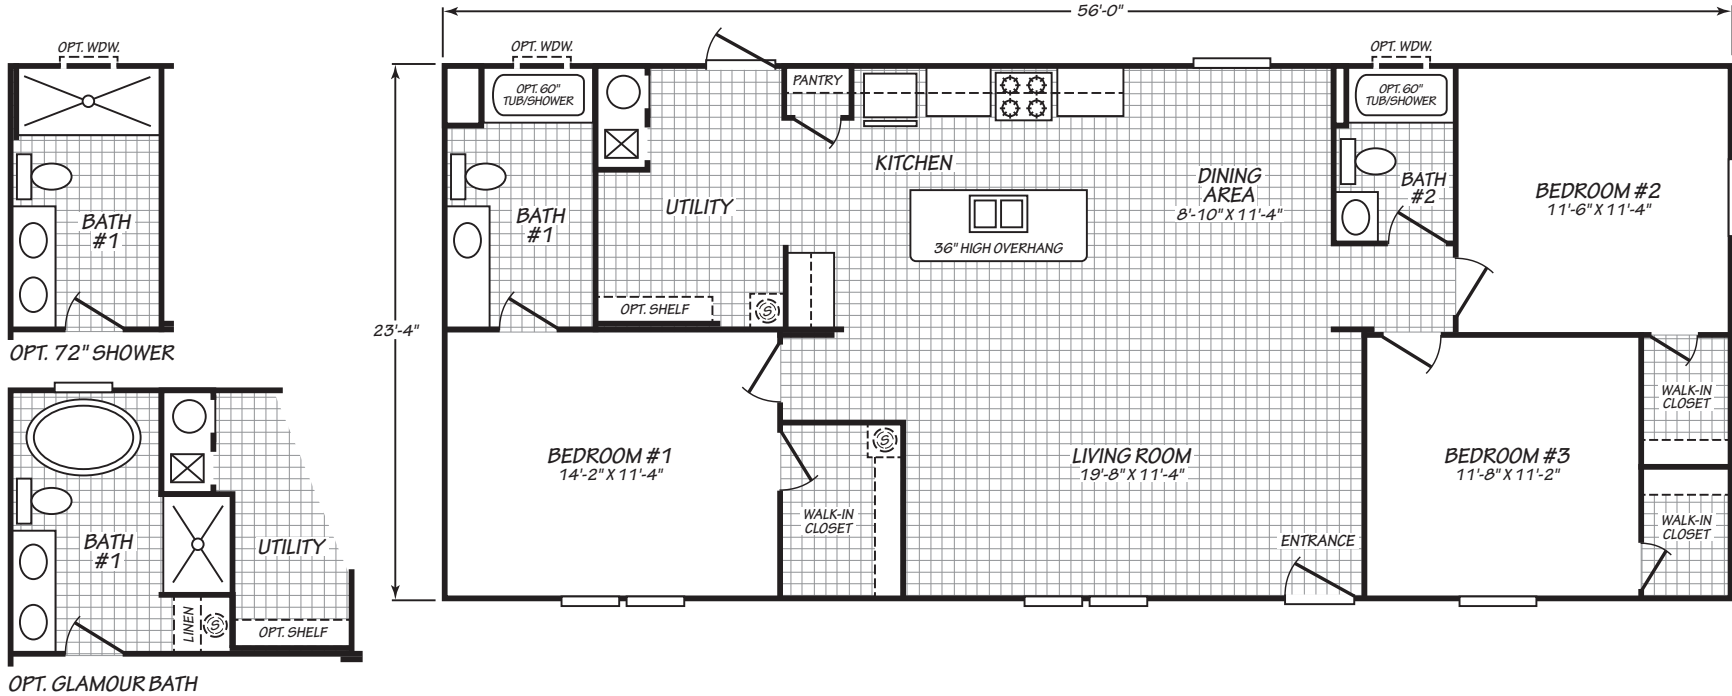

Rabon

Summit Series

1,306 SQ. FT. (Approximate) 3 Bedrooms, 2 Baths

Last Updated: 9-9-21

FACTORY SELECT HOMES
 19280 Cortez Blvd.
 Brooksville, FL 34601

FactorySelectHomes.com | 1-800-716-6337

IMPORTANT: Alta Cima Corp reserves the right to modify, cancel or substitute products or features of this event at any time without prior notice or obligation. Pictures and other promotional materials are representative and may depict or contain floor plans, square footages, elevations, options, upgrades, extra design features, decorations, floor coverings, specialty light fixtures, custom paint and wall coverings, window treatments, landscaping, sound and alarm systems, furnishings, appliances, and other designer/decorator features and amenities that are not included as part of the home and/or may not be available at all locations. Home, pricing and community information is subject to change, and homes to prior sale, at any time without notice or obligation. ©2020 Alta Cima Corp. All rights reserved.