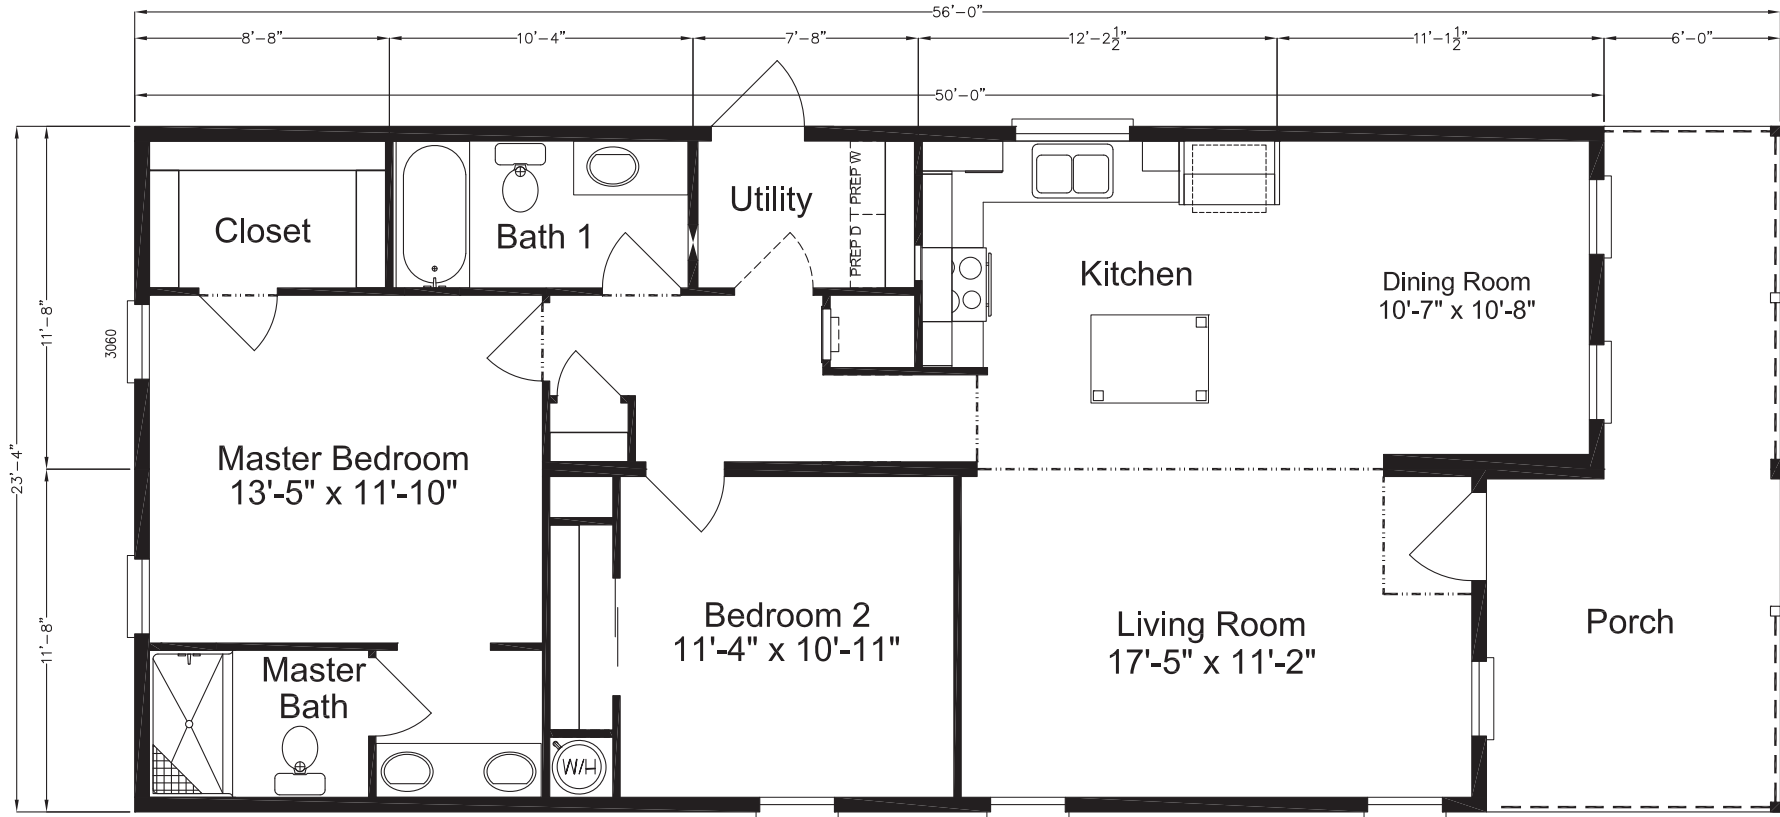

Rohan

Cape Manor Series

1,144 SQ. FT. (Approximate) 2 Bedroom, 2 Bath

Last Updated: 6-23-21

FACTORY SELECT HOMES
19280 Cortez Blvd.
Brooksville, FL 34601

FactorySelectHomes.com | 1-800-716-6337

IMPORTANT: Alta Cima Corp reserves the right to modify, cancel or substitute products or features of this event at any time without prior notice or obligation. Pictures and other promotional materials are representative and may depict or contain floor plans, square footages, elevations, options, upgrades, extra design features, decorations, floor coverings, specialty light fixtures, custom paint and wall coverings, window treatments, landscaping, sound and alarm systems, furnishings, appliances, and other designer/decorator features and amenities that are not included as part of the home and/or may not be available at all locations. Home, pricing and community information is subject to change, and homes to prior sale, at any time without notice or obligation. ©2020 Alta Cima Corp. All rights reserved.