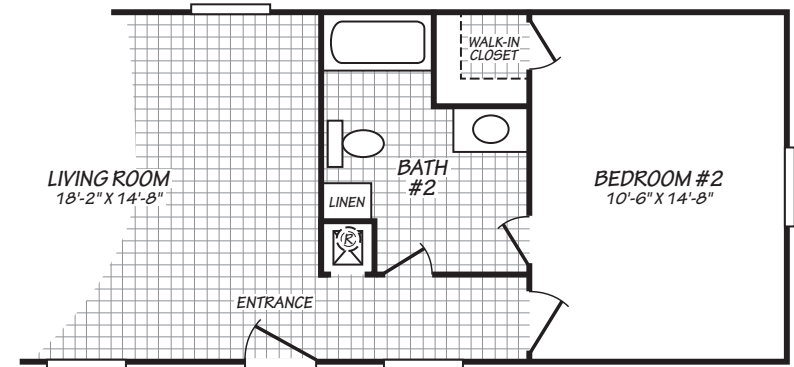

# Salley

Pinnacle Series

1,140 SQ. FT. (Approximate) 3 Bedroom, 2 Bath

Last Updated: 6-29-23

ALT. 2 BEDROOM

**FACTORY SELECT HOMES**  
19280 Cortez Blvd.  
Brooksville, FL 34601

**FactorySelectHomes.com | 1-800-716-6337**