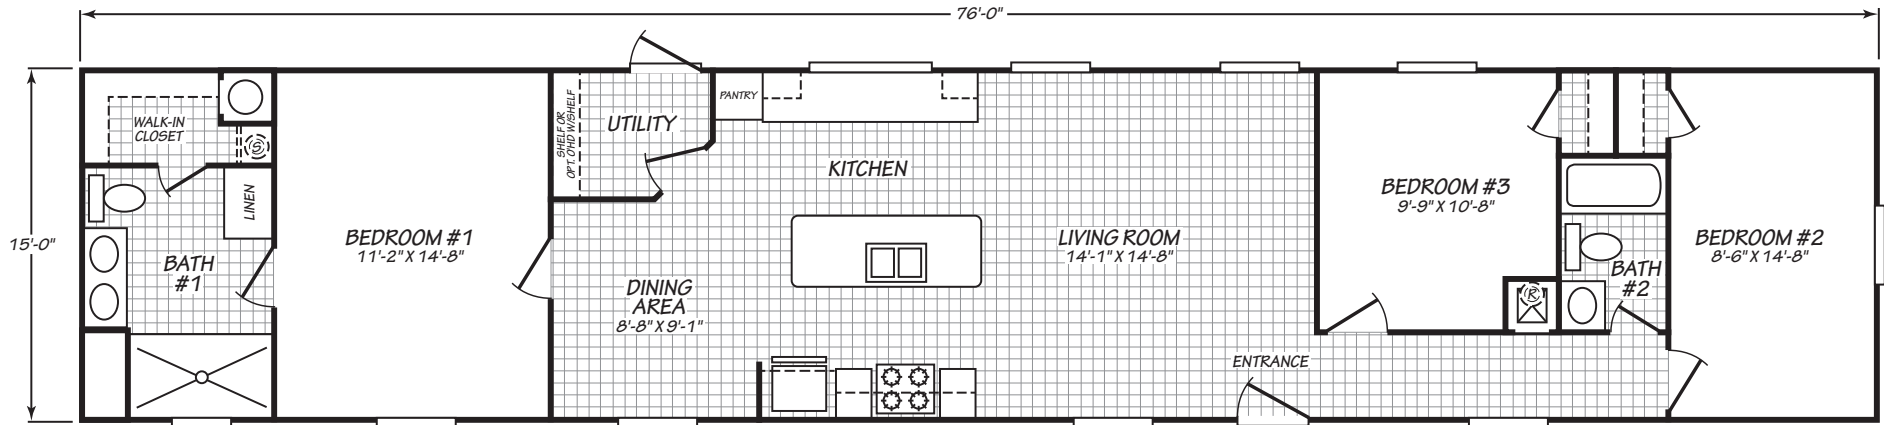

# Salley

Pinnacle Series

1,140 SQ. FT. (Approximate) 3 Bedroom, 2 Bath

Last Updated: 6-29-23

ALT. 2 BEDROOM

**FACTORY SELECT HOMES**  
19280 Cortez Blvd.  
Brooksville, FL 34601

**FactorySelectHomes.com | 1-800-716-6337**