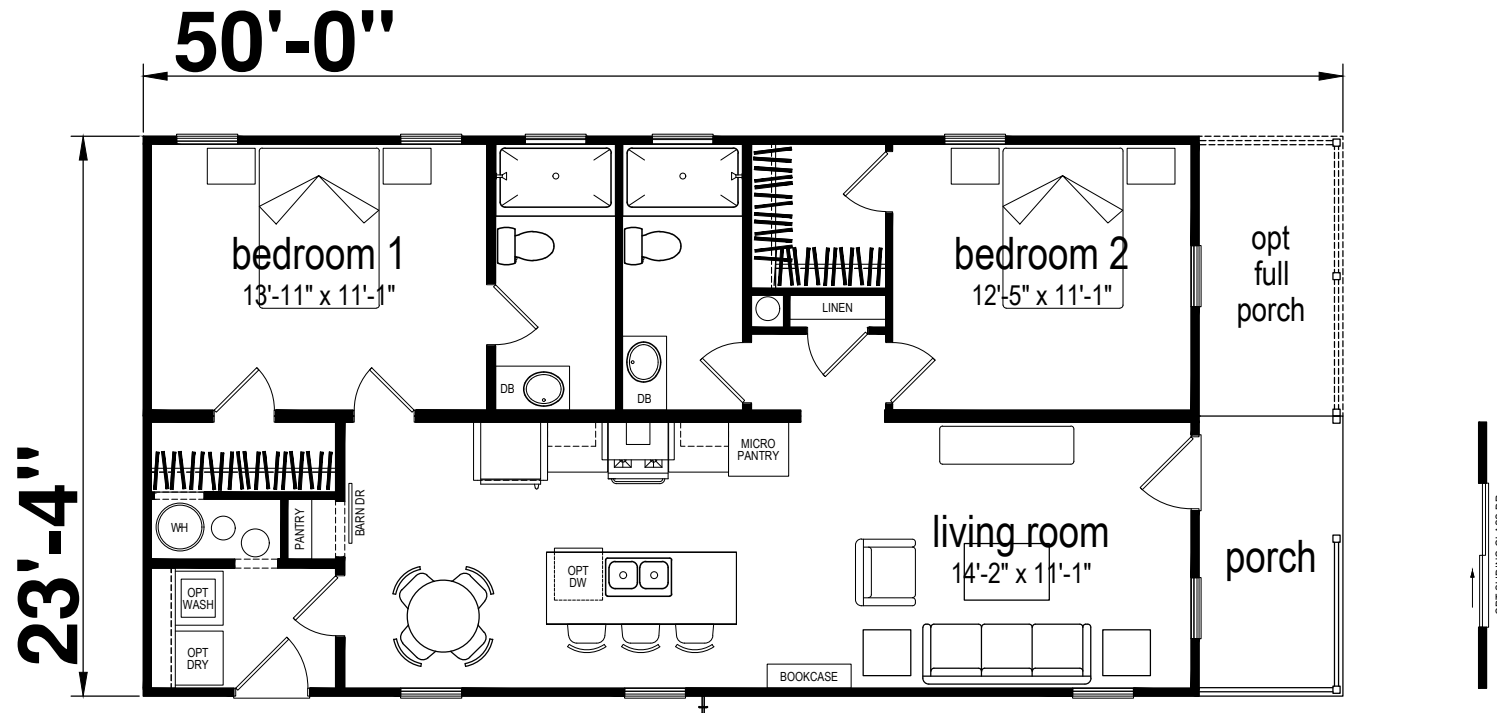

# Sandoval

Bartow Series by Champion Homes

1,027 SQ. FT. (Approximate) 2 Bedroom, 2 Bath

Last Updated: 9-25-24

**FACTORY SELECT HOMES**  
19280 Cortez Blvd.  
Brooksville, FL 34601

**FactorySelectHomes.com | 1-800-716-6337**