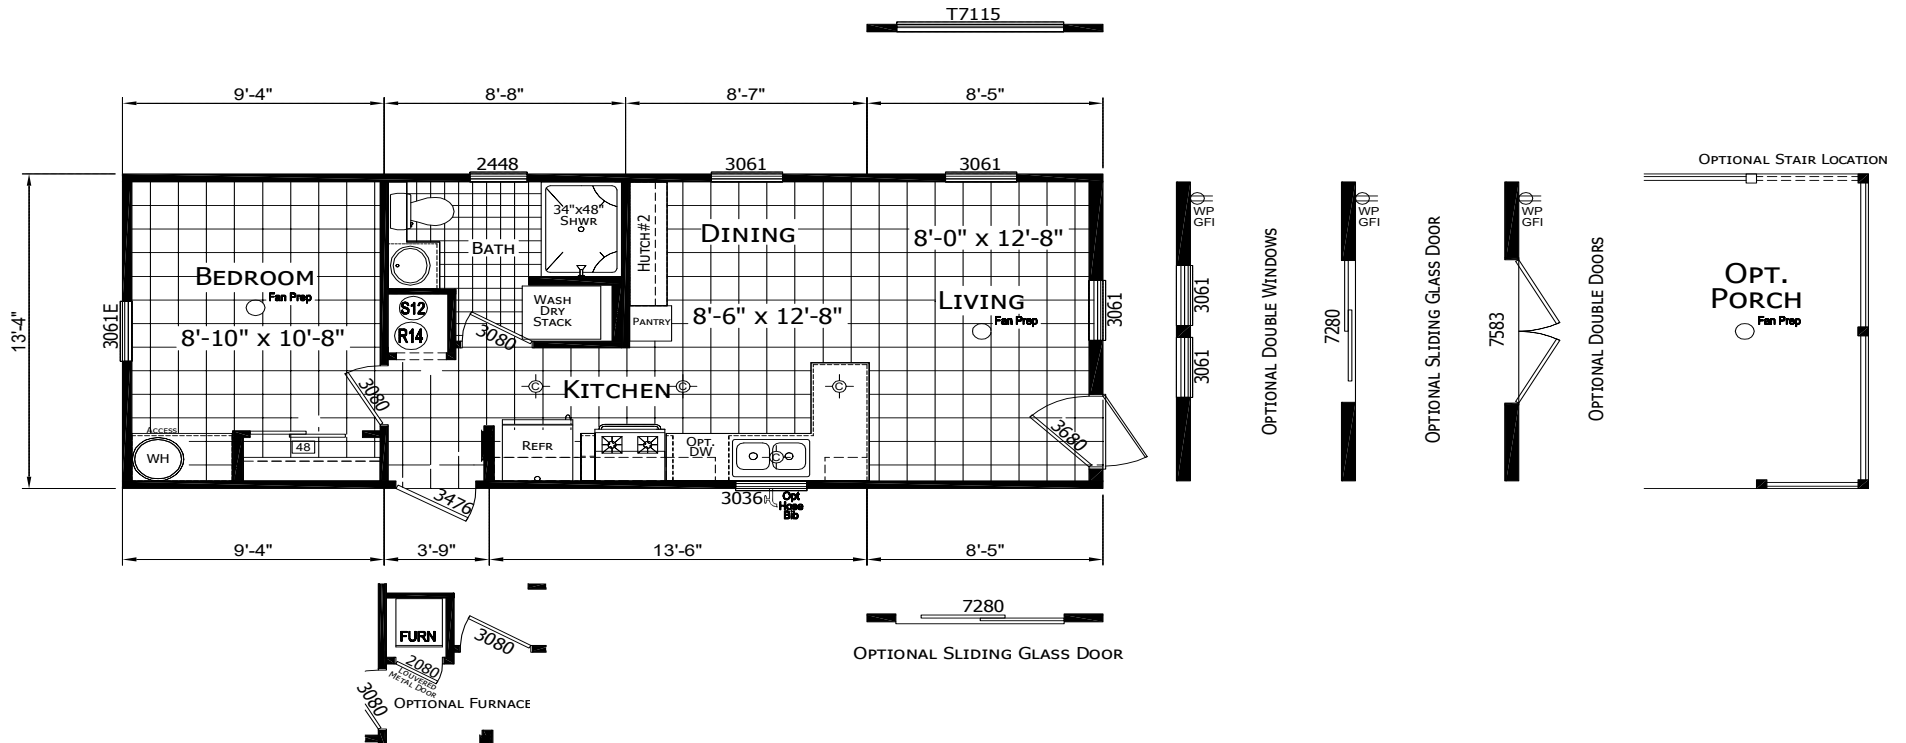

Scepter

Sojourner Series

CHAMPION

MANUFACTURED BEAUTIFULLY™

FactorySelectHomes

1 Bedroom, 1 Bath
Approx. 467 Sq. Ft.

Last Updated: 4-25-19

FactorySelectHomes