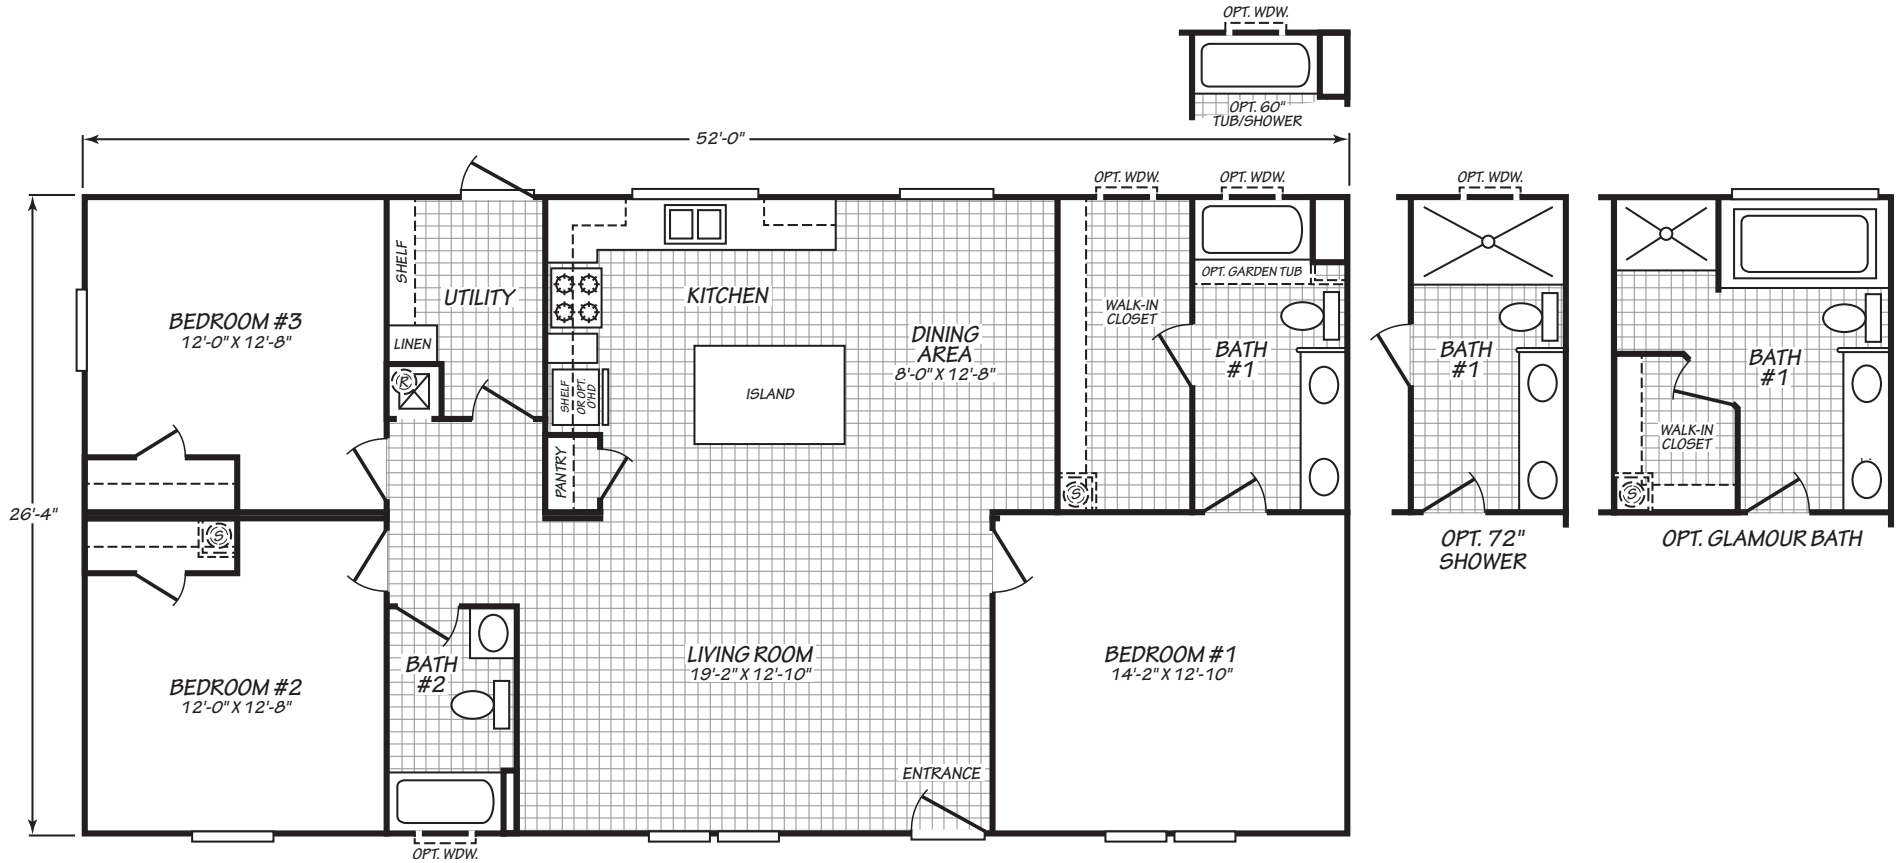

Seegars

Summit Series

1,369 SQ. FT. (Approximate) 3 Bedrooms, 2 Baths

Last Updated: 9-12-22

FACTORY SELECT HOMES
19280 Cortez Blvd.
Brooksville, FL 34601

FactorySelectHomes.com | 1-800-716-6337

IMPORTANT: Alta Cima Corp reserves the right to modify, cancel or substitute products or features of this event at any time without prior notice or obligation. Pictures and other promotional materials are representative and may depict or contain floor plans, square footages, elevations, options, upgrades, extra design features, decorations, floor coverings, specialty light fixtures, custom paint and wall coverings, window treatments, landscaping, sound and alarm systems, furnishings, appliances, and other designer/decorator features and amenities that are not included as part of the home and/or may not be available at all locations. Home, pricing and community information is subject to change, and homes to prior sale, at any time without notice or obligation. ©2020 Alta Cima Corp. All rights reserved.