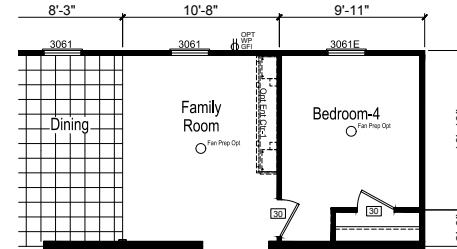

Simmons

Crossings Limited Series

CHAMPION

MANUFACTURED BEAUTIFULLY™

FactorySelectHomes

3 Bedrooms, 2 Baths
Approx. 1,600 Sq. Ft.

Last Updated: 5-20-19

OPT. GLAMOUR BATH-1

OPT. GLAMOUR BATH-2

OPT. GLAMOUR BATH-3

OPT. BAYPOINT KITCHEN

OPT. BEDROOM-4

FactorySelectHomes

19280 Cortez Blvd.
Brooksville, FL 34601
1-800-716-6337

www.FactorySelectHomes.com

For Detailed Directions See Map On Our Website