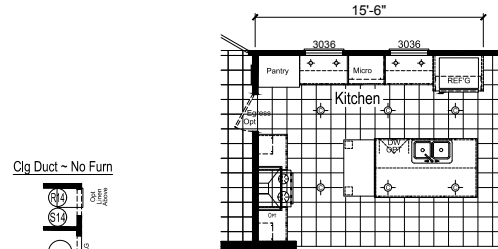

Simmons

Crossings Limited Series

CHAMPION

MANUFACTURED BEAUTIFULLY™

FactorySelectHomes

3 Bedrooms, 2 Baths
Approx. 1,600 Sq. Ft.

Last Updated: 5-20-19

OPT. GLAMOUR BATH-1

OPT. GLAMOUR BATH-2

OPT. GLAMOUR BATH-3

OPT. BAYPOINT KITCHEN

OPT. BEDROOM-4

FactorySelectHomes

19280 Cortez Blvd.
Brooksville, FL 34601
1-800-716-6337

www.FactorySelectHomes.com

For Detailed Directions See Map On Our Website