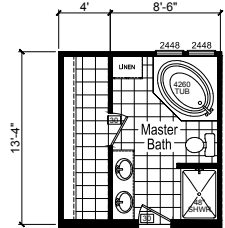

Simmons

Crossings Limited Series

CHAMPION

MANUFACTURED BEAUTIFULLY™

FactorySelectHomes

3 Bedrooms, 2 Baths
Approx. 1,600 Sq. Ft.

Last Updated: 5-20-19

OPT. GLAMOUR BATH-1

OPT. GLAMOUR BATH-2

OPT. GLAMOUR BATH-3

OPT. BAYPOINT KITCHEN

OPT. BEDROOM-4

FactorySelectHomes

19280 Cortez Blvd.
Brooksville, FL 34601
1-800-716-6337

www.FactorySelectHomes.com

For Detailed Directions See Map On Our Website