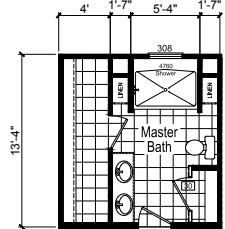

Simmons

Crossings Limited Series

CHAMPION

MANUFACTURED BEAUTIFULLY™

FactorySelectHomes

3 Bedrooms, 2 Baths
Approx. 1,600 Sq. Ft.

Last Updated: 5-20-19

OPT. GLAMOUR BATH-1

OPT. GLAMOUR BATH-2

OPT. GLAMOUR BATH-3

OPT. BAYPOINT KITCHEN

OPT. BEDROOM-4

FactorySelectHomes

19280 Cortez Blvd.
Brooksville, FL 34601
1-800-716-6337

www.FactorySelectHomes.com

For Detailed Directions See Map On Our Website