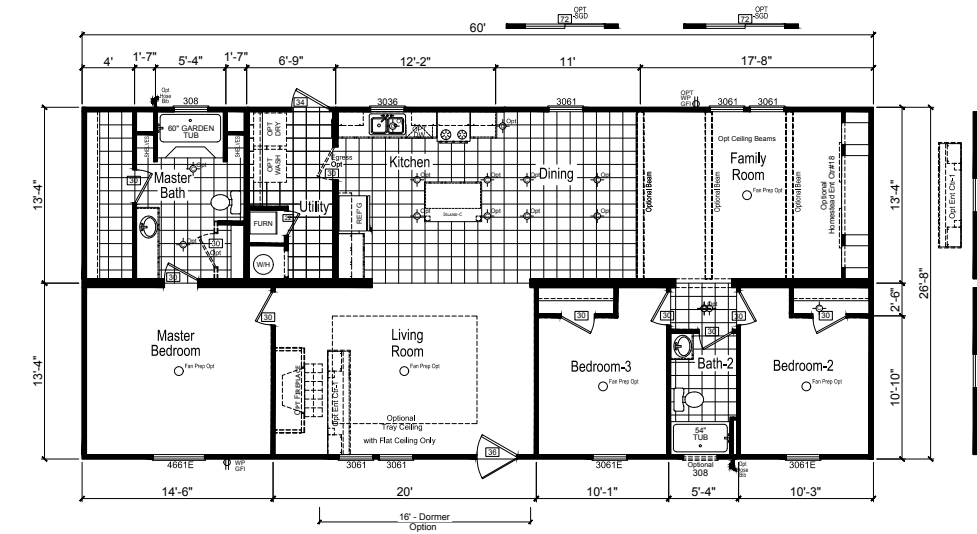

Simmons

Crossings Limited Series

CHAMPION

MANUFACTURED BEAUTIFULLY™

FactorySelectHomes

3 Bedrooms, 2 Baths
Approx. 1,600 Sq. Ft.

Last Updated: 5-20-19

OPT. GLAMOUR BATH-1

OPT. GLAMOUR BATH-2

OPT. GLAMOUR BATH-3

OPT. BAYPOINT KITCHEN

OPT. BEDROOM-4

FactorySelectHomes

19280 Cortez Blvd.
Brooksville, FL 34601
1-800-716-6337

www.FactorySelectHomes.com

For Detailed Directions See Map On Our Website