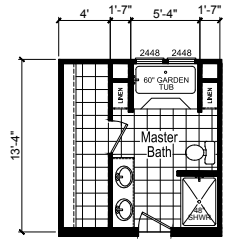

Simmons

Crossings Limited Series

CHAMPION

MANUFACTURED BEAUTIFULLY™

FactorySelectHomes

3 Bedrooms, 2 Baths
Approx. 1,600 Sq. Ft.

Last Updated: 5-20-19

OPT. GLAMOUR BATH-1

OPT. GLAMOUR BATH-2

OPT. GLAMOUR BATH-3

OPT. BAYPOINT KITCHEN

OPT. BEDROOM-4

FactorySelectHomes

19280 Cortez Blvd.
Brooksville, FL 34601
1-800-716-6337

www.FactorySelectHomes.com

For Detailed Directions See Map On Our Website