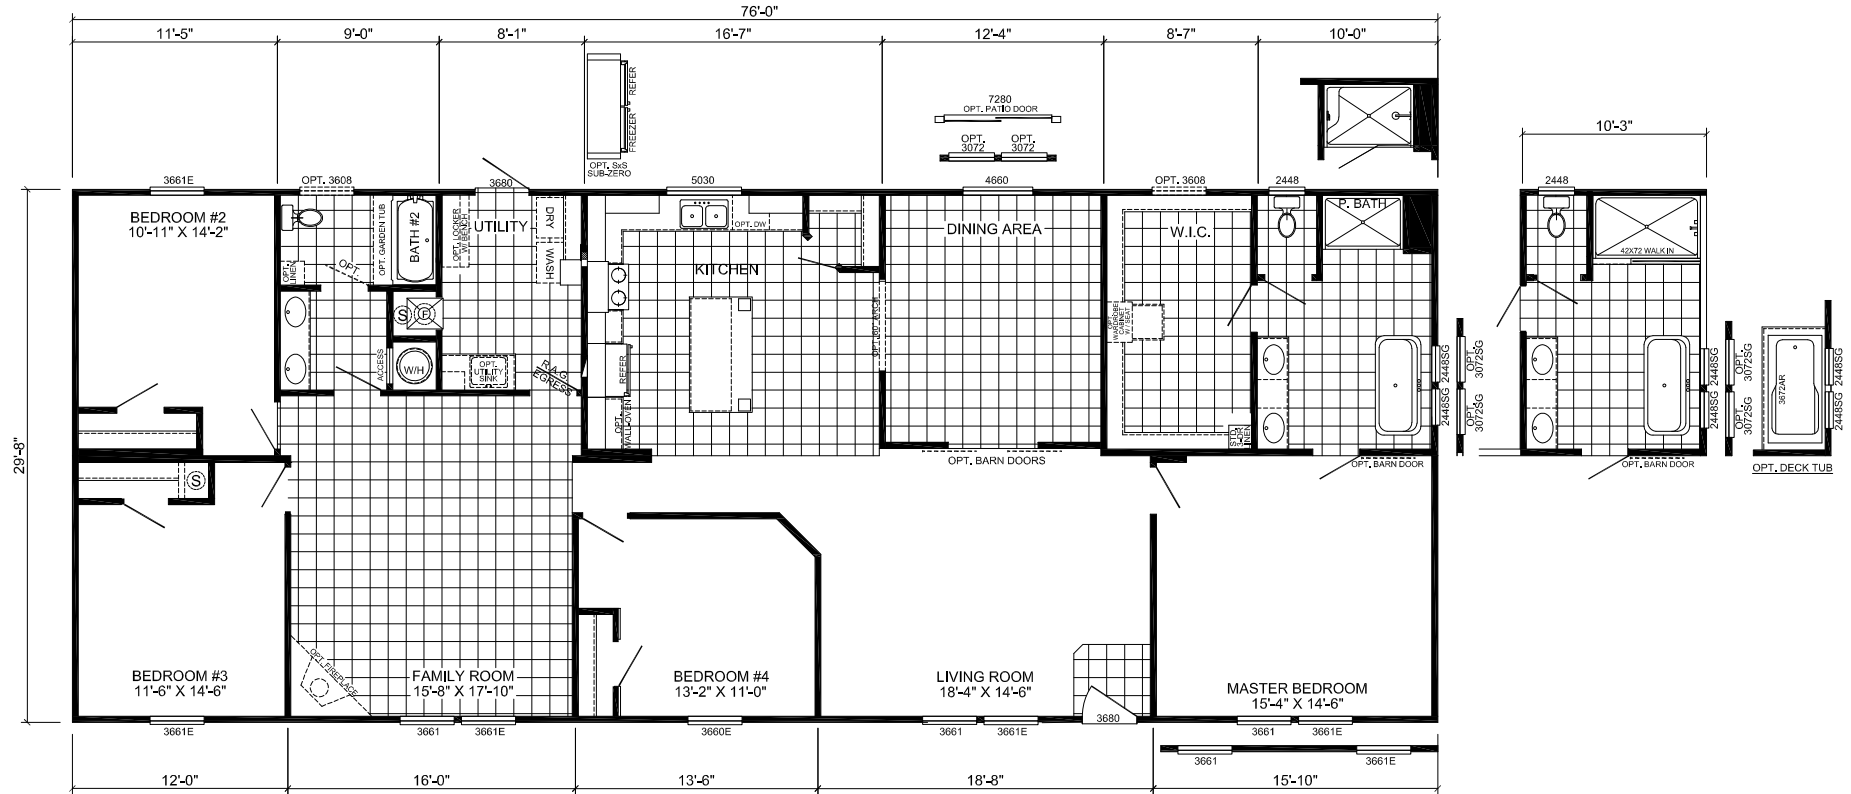

Snider

Freedom Series

2,255 SQ. FT. (Approximate) 4 Bedrooms, 2 Baths

Last Updated: 1-31-25

FACTORY SELECT HOMES
19280 Cortez Blvd.
Brooksville, FL 34601

FactorySelectHomes.com | 1-800-716-6337

IMPORTANT: Alta Cima Corp reserves the right to modify, cancel or substitute products or features of this event at any time without prior notice or obligation. Pictures and other promotional materials are representative and may depict or contain floor plans, square footages, elevations, options, upgrades, extra design features, decorations, floor coverings, specialty light fixtures, custom paint and wall coverings, window treatments, landscaping, sound and alarm systems, furnishings, appliances, and other designer/decorator features and amenities that are not included as part of the home and/or may not be available at all locations. Home, pricing and community information is subject to change, and homes to prior sale, at any time without notice or obligation. ©2020 Alta Cima Corp. All rights reserved.