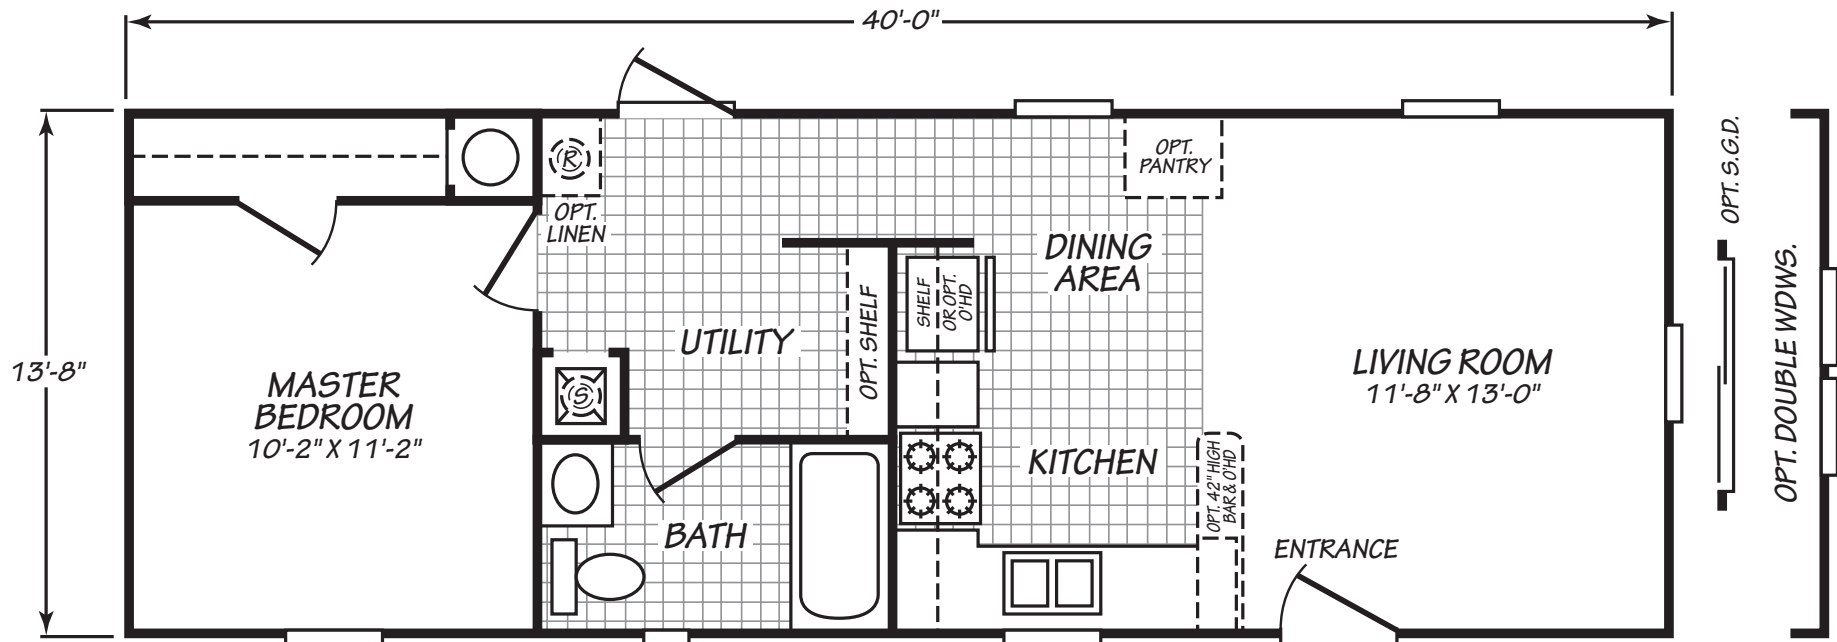

Sumterville

Westfield Classic Series

FactorySelectHomes

1 Bedroom, 1 Bath
Approx. 546 Sq. Ft.

Last Updated: 10-11-19

Please Note: Standard Front Door is Blank, Outswing, No Storm Door

FactorySelectHomes

19280 Cortez Blvd.
Brooksville, FL 34601
1-800-716-6337