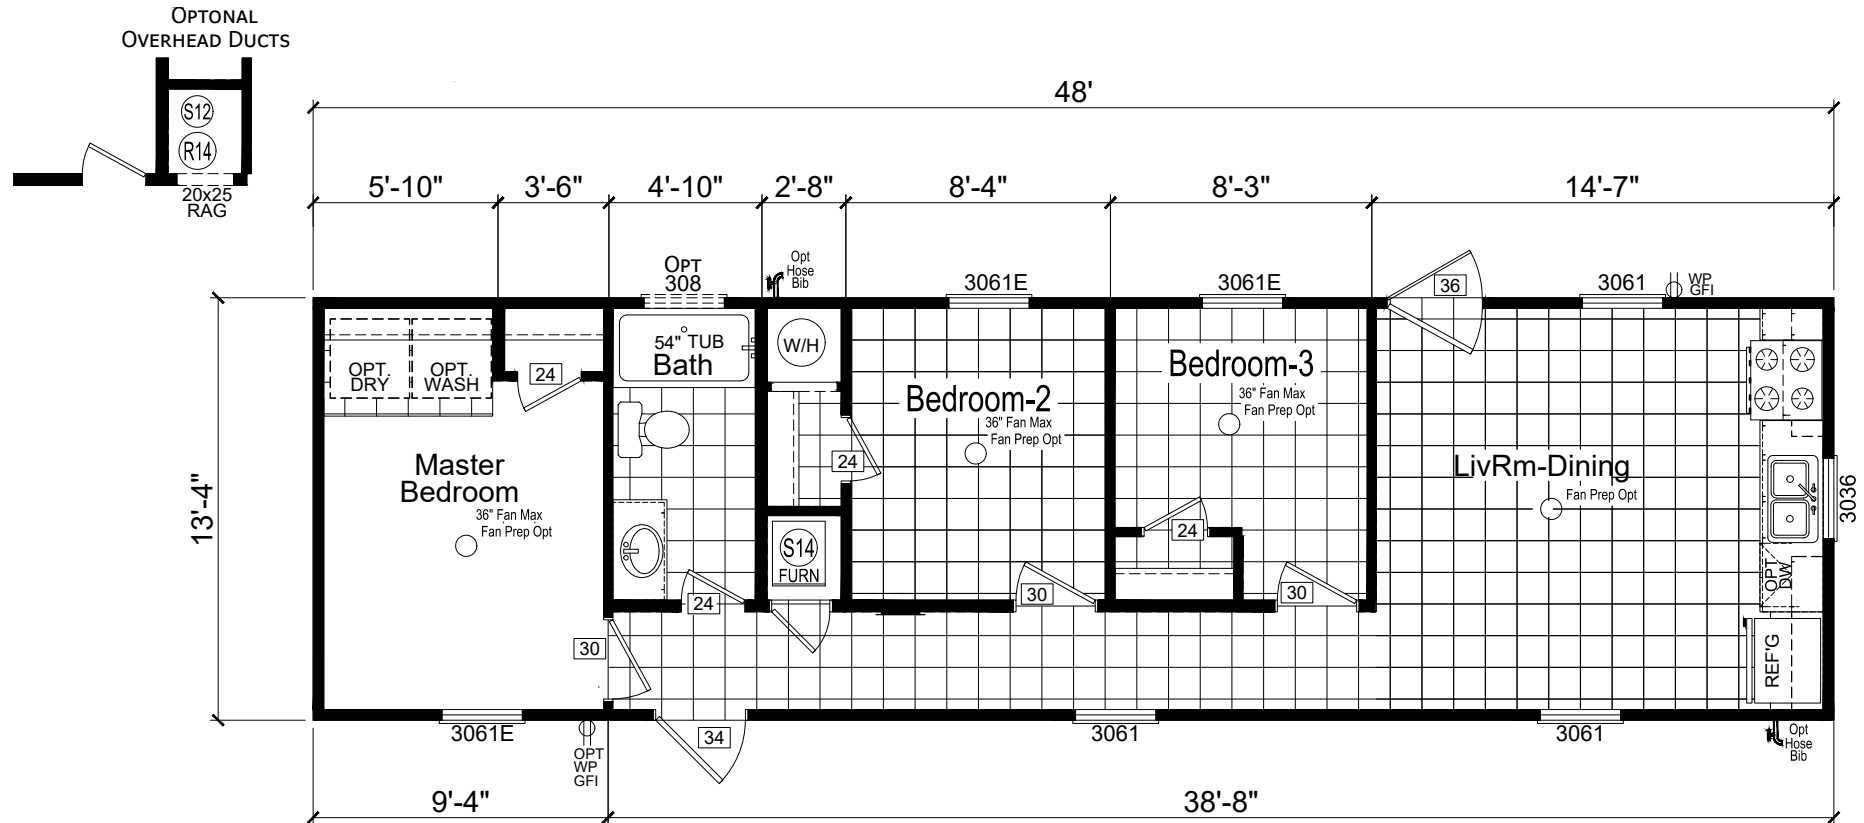

Thrifty 3

Sojourner Series

CHAMPION

MANUFACTURED BEAUTIFULLY™

3 Bedroom, 1 Bath
Approx. 640 Sq. Ft.

Last Updated: 7-6-20

FACTORY Select HOMES
 19280 Cortez Blvd.
 Brooksville, FL 34601
 1-800-716-6337
 www.FactorySelectHomes.com
 For Detailed Directions See Map On Our Website