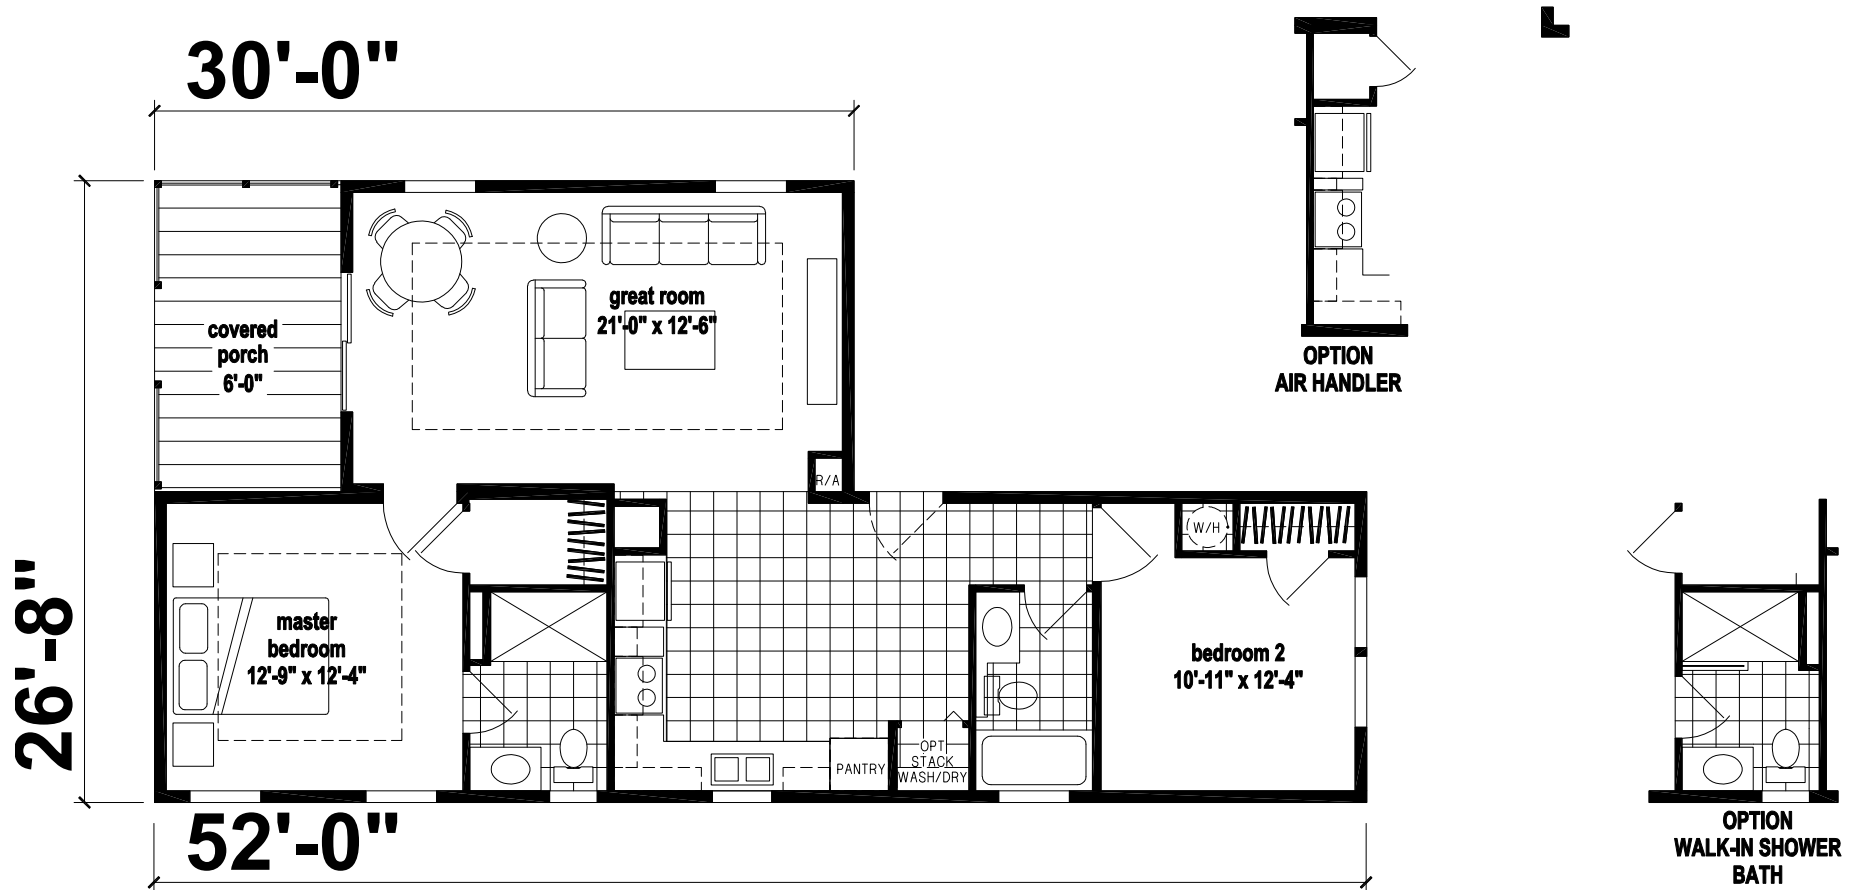

# Tilburg

Silver Springs Limited Series

980 SQ. FT. (Approximate) 2 Bedrooms, 2 Baths

Last Updated: 7-5-22

**FACTORY SELECT HOMES**  
 19280 Cortez Blvd.  
 Brooksville, FL 34601

**FactorySelectHomes.com | 1-800-716-6337**