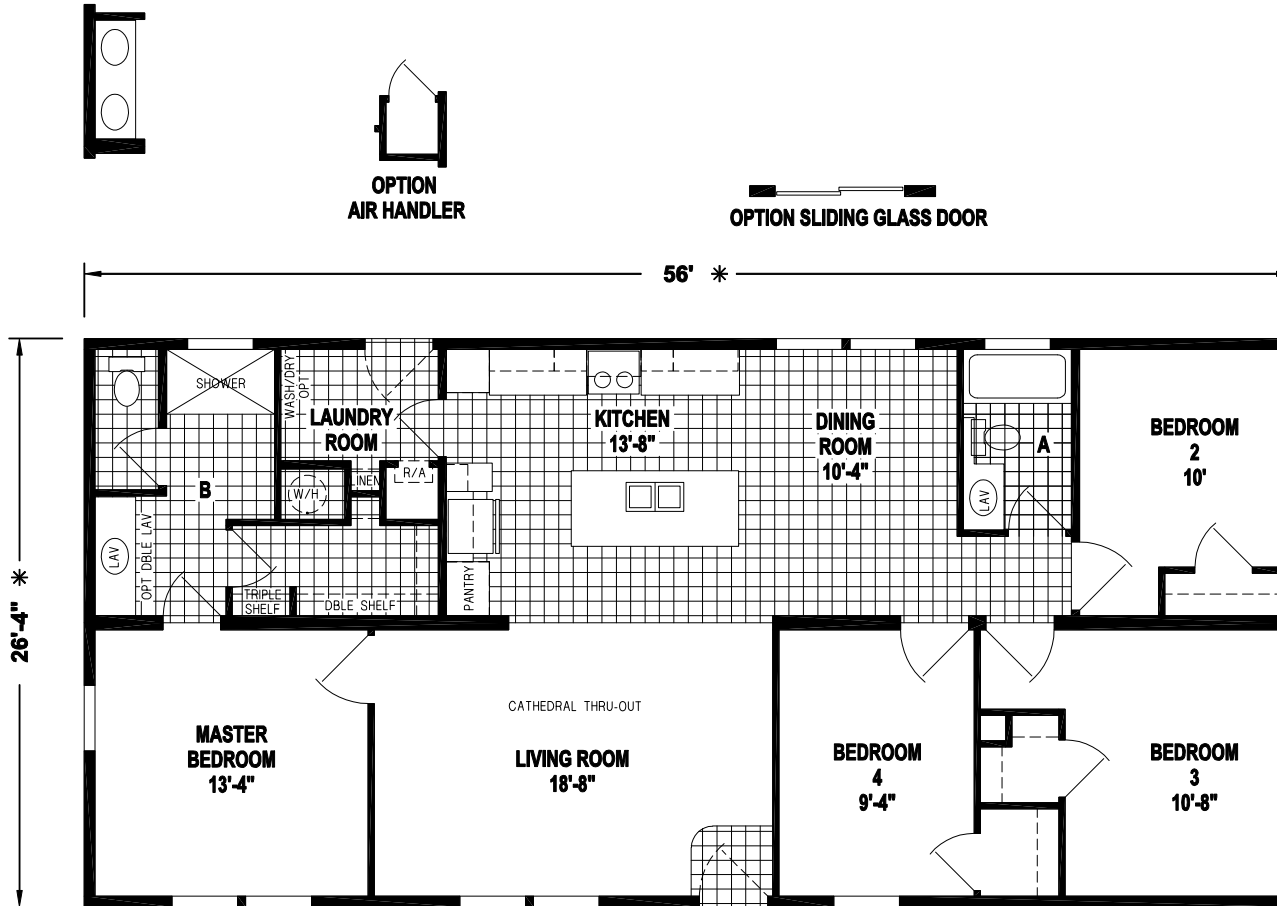

# Tomoka

Silver Springs Limited Series

800 SQ. FT. (Approximate) 3 Bedroom, 2 Bath

Last Updated: 4-21-21

**FACTORY SELECT HOMES**  
 19280 Cortez Blvd.  
 Brooksville, FL 34601

**FactorySelectHomes.com | 1-800-716-6337**