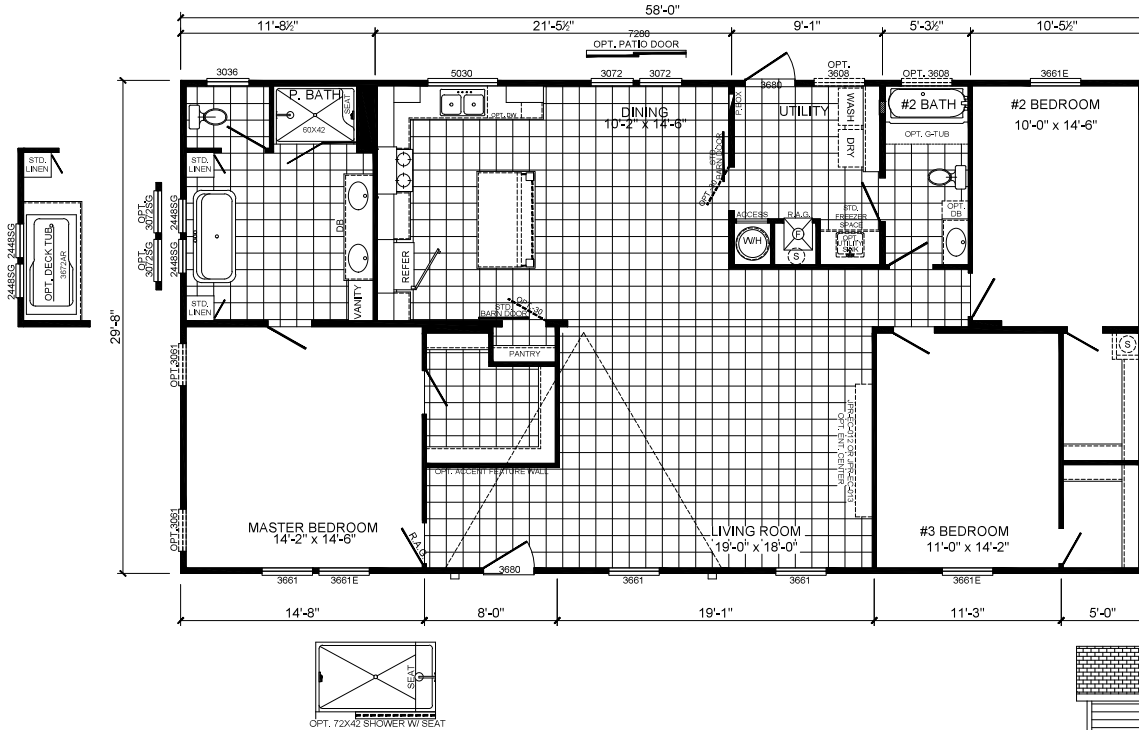

Torrington

Express Series

1720 SQ. FT. (Approximate) 3 Bedrooms, 2 Baths

Last Updated: 2-17-25

FACTORY SELECT HOMES
 19280 Cortez Blvd.
 Brooksville, FL 34601

FactorySelectHomes.com | 1-800-716-6337

IMPORTANT: Alta Cima Corp reserves the right to modify, cancel or substitute products or features of this event at any time without prior notice or obligation. Pictures and other promotional materials are representative and may depict or contain floor plans, square footages, elevations, options, upgrades, extra design features, decorations, floor coverings, specialty light fixtures, custom paint and wall coverings, window treatments, landscaping, sound and alarm systems, furnishings, appliances, and other designer/decorator features and amenities that are not included as part of the home and/or may not be available at all locations. Home, pricing and community information is subject to change, and homes to prior sale, at any time without notice or obligation. ©2020 Alta Cima Corp. All rights reserved.