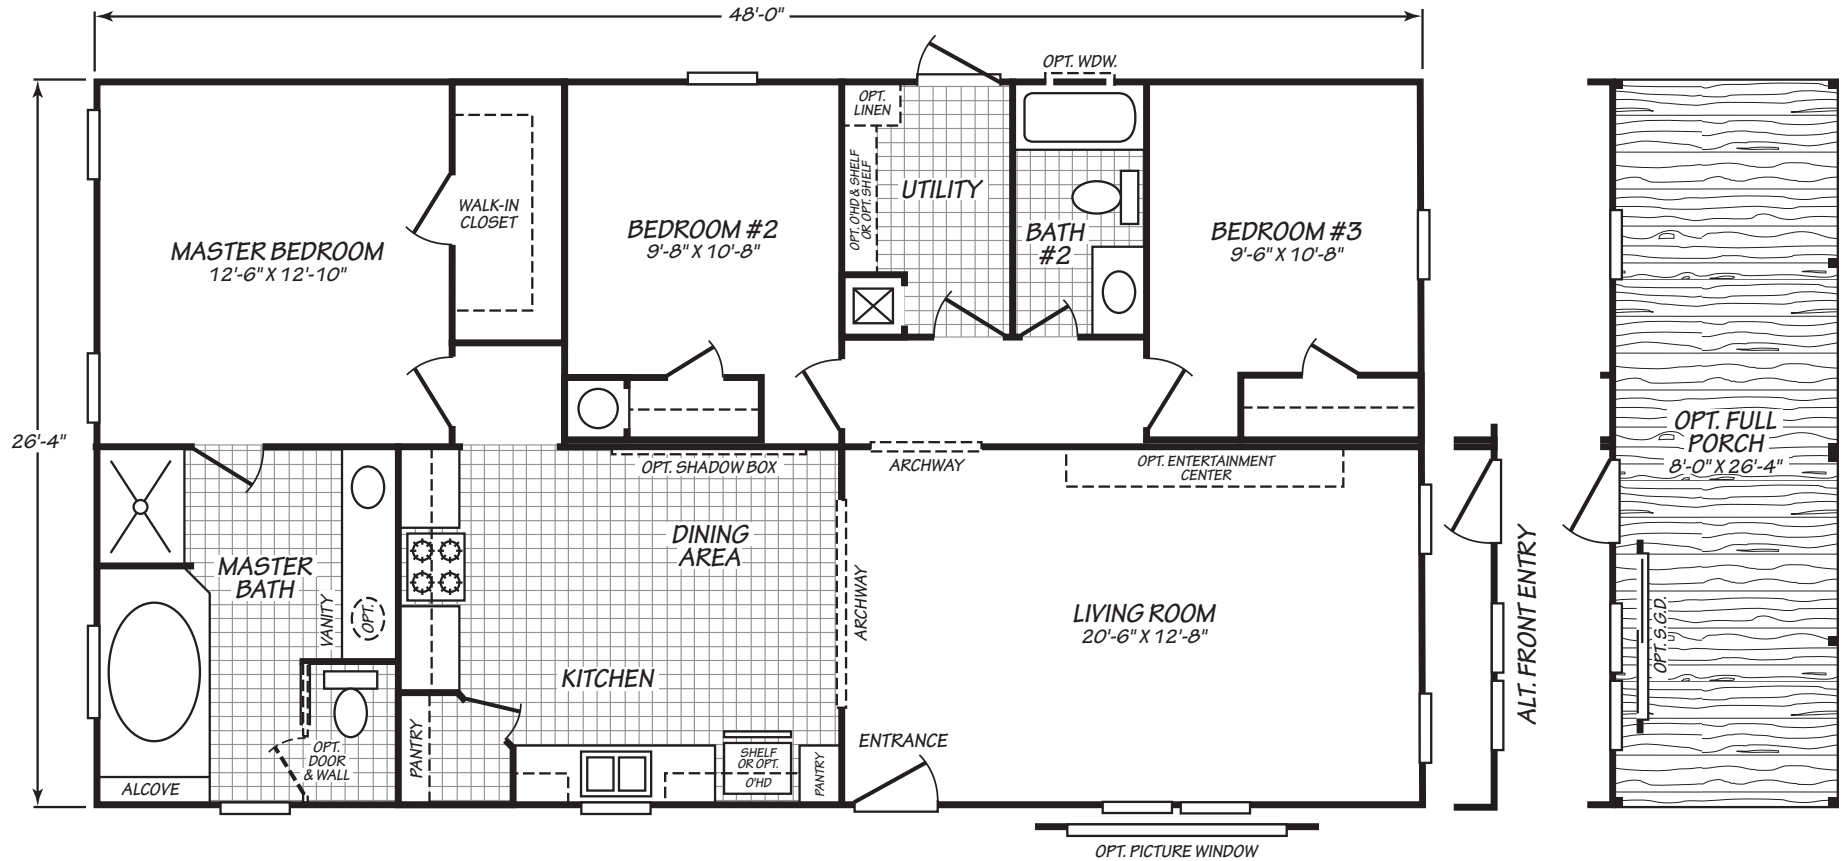

## FactorySelectHomes

3 Bedrooms, 2 Baths  
Approx. 1,260 Sq. Ft.

Last Updated: 9-21-18

FactorySelectHomes

19280 Cortez Blvd.  
Brooksville, FL 34601  
1-800-716-6337

www.FactorySelectHomes.com

For Detailed Directions See Map On Our Website