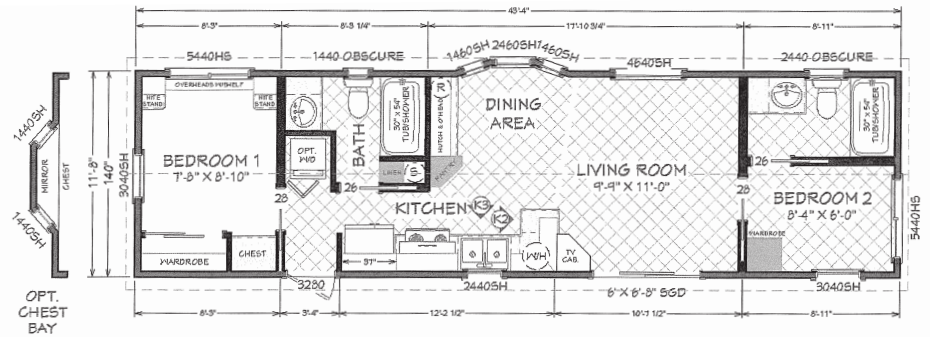

Truitt

Coastal Cottage Series

499 SQ. FT. (Approximate) 1 Bedroom, 1 Bath

Last Updated: 2-9-21

FACTORY SELECT HOMES
19280 Cortez Blvd.
Brooksville, FL 34601

FactorySelectHomes.com | 1-800-716-6337

IMPORTANT: Alta Cima Corp reserves the right to modify, cancel or substitute products or features of this event at any time without prior notice or obligation. Pictures and other promotional materials are representative and may depict or contain floor plans, square footages, elevations, options, upgrades, extra design features, decorations, floor coverings, specialty light fixtures, custom paint and wall coverings, window treatments, landscaping, sound and alarm systems, furnishings, appliances, and other designer/decorator features and amenities that are not included as part of the home and/or may not be available at all locations. Home, pricing and community information is subject to change, and homes to prior sale, at any time without notice or obligation. ©2020 Alta Cima Corp. All rights reserved.