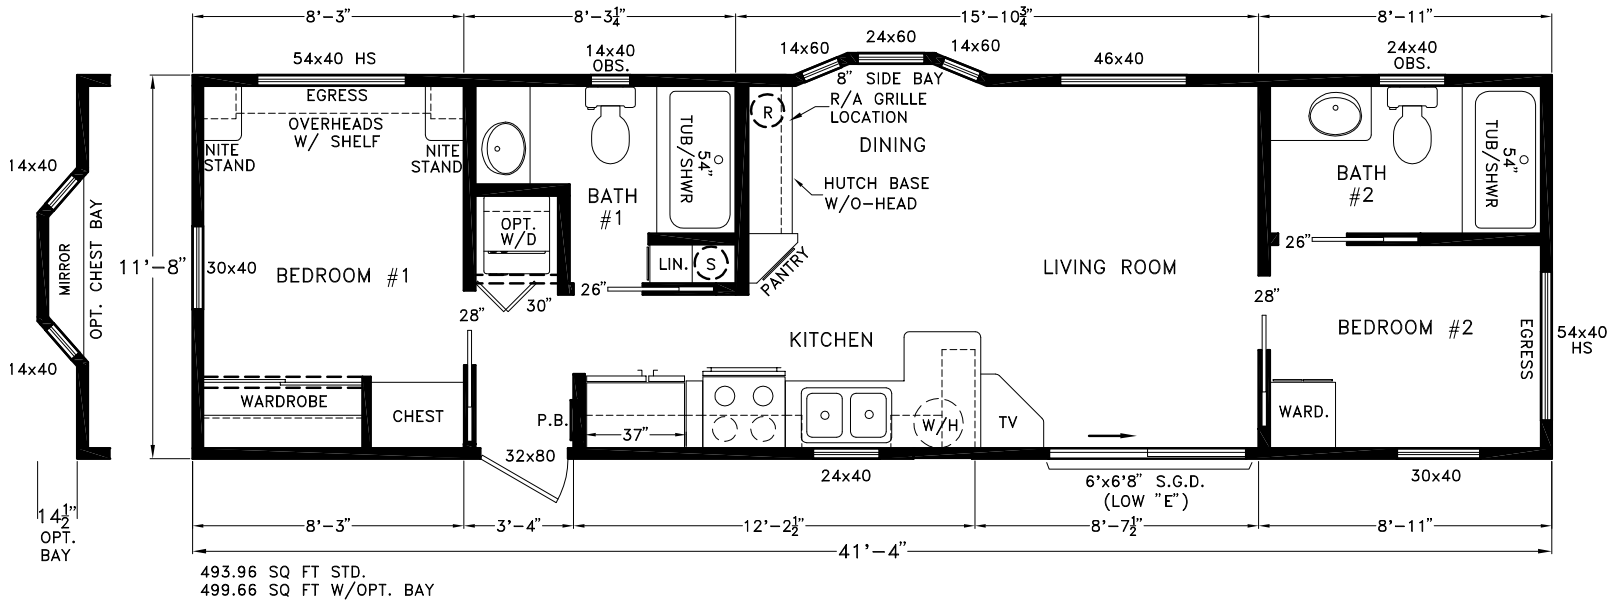

Truitt

Coastal Cottage Series

499 SQ. FT. (Approximate) 1 Bedroom, 1 Bath

Last Updated: 2-9-21

FACTORY SELECT HOMES
19280 Cortez Blvd.
Brooksville, FL 34601

FactorySelectHomes.com | 1-800-716-6337

IMPORTANT: Alta Cima Corp reserves the right to modify, cancel or substitute products or features of this event at any time without prior notice or obligation. Pictures and other promotional materials are representative and may depict or contain floor plans, square footages, elevations, options, upgrades, extra design features, decorations, floor coverings, specialty light fixtures, custom paint and wall coverings, window treatments, landscaping, sound and alarm systems, furnishings, appliances, and other designer/decorator features and amenities that are not included as part of the home and/or may not be available at all locations. Home, pricing and community information is subject to change, and homes to prior sale, at any time without notice or obligation. ©2020 Alta Cima Corp. All rights reserved.