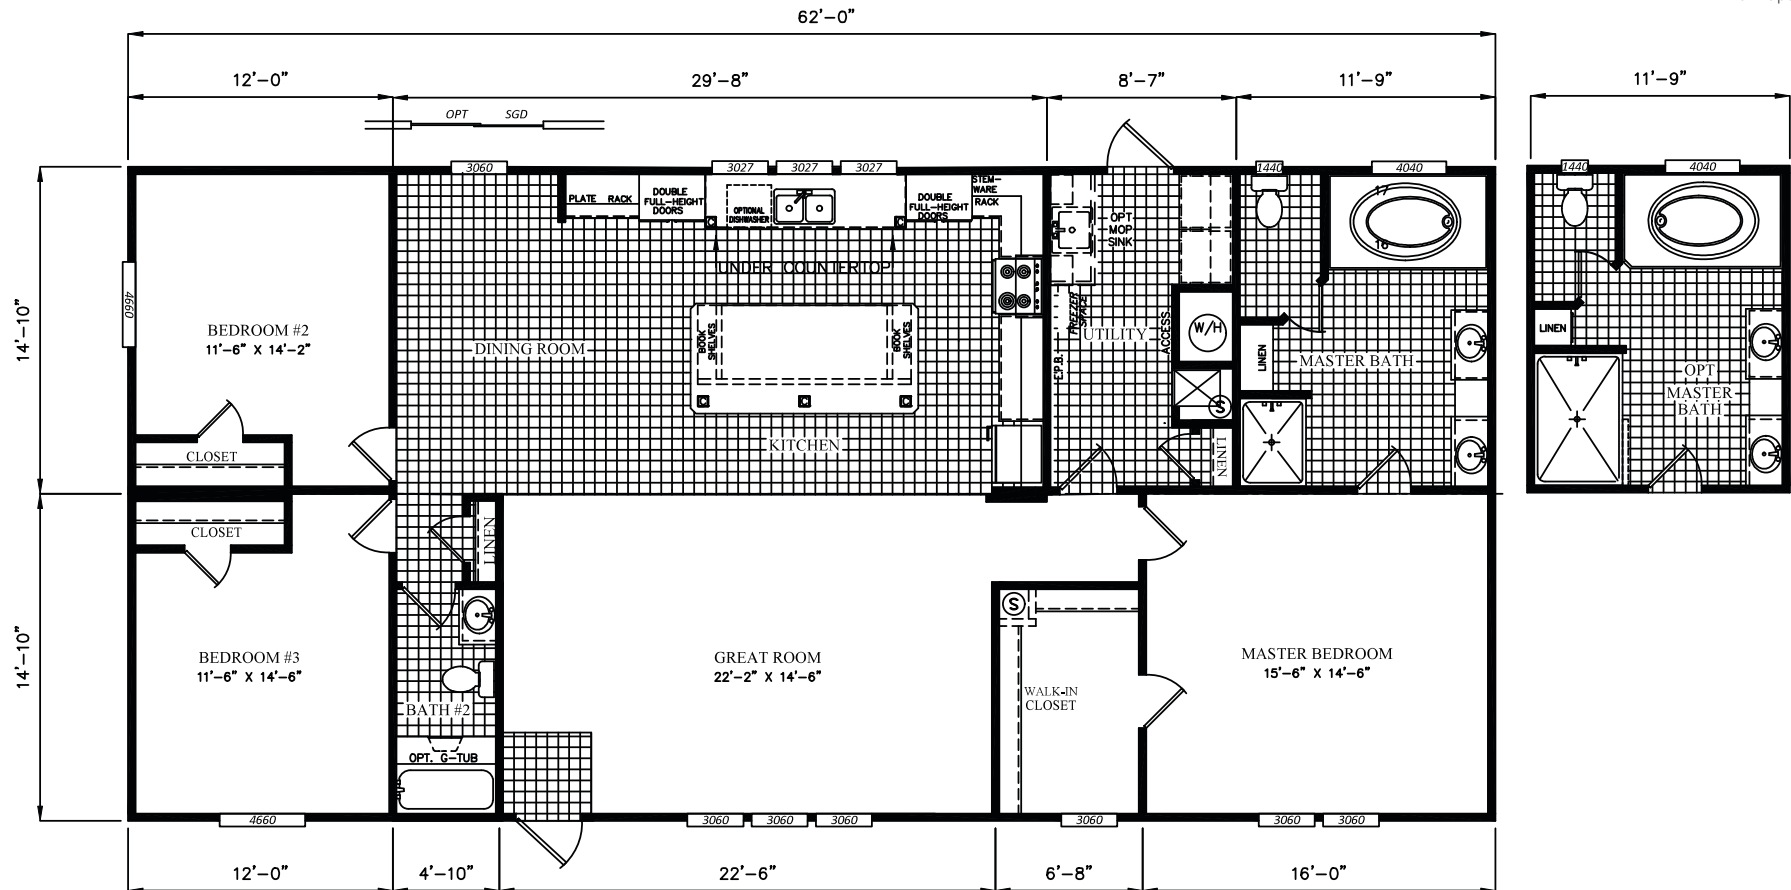

Wallburg

Freedom Series

1,839 SQ. FT. (Approximate) 3 Bedrooms, 2 Baths

Last Updated: 12-12-22

FACTORY SELECT HOMES
19280 Cortez Blvd.
Brooksville, FL 34601

FactorySelectHomes.com | 1-800-716-6337

IMPORTANT: Alta Cima Corp reserves the right to modify, cancel or substitute products or features of this event at any time without prior notice or obligation. Pictures and other promotional materials are representative and may depict or contain floor plans, square footages, elevations, options, upgrades, extra design features, decorations, floor coverings, specialty light fixtures, custom paint and wall coverings, window treatments, landscaping, sound and alarm systems, furnishings, appliances, and other designer/decorator features and amenities that are not included as part of the home and/or may not be available at all locations. Home, pricing and community information is subject to change, and homes to prior sale, at any time without notice or obligation. ©2020 Alta Cima Corp. All rights reserved.