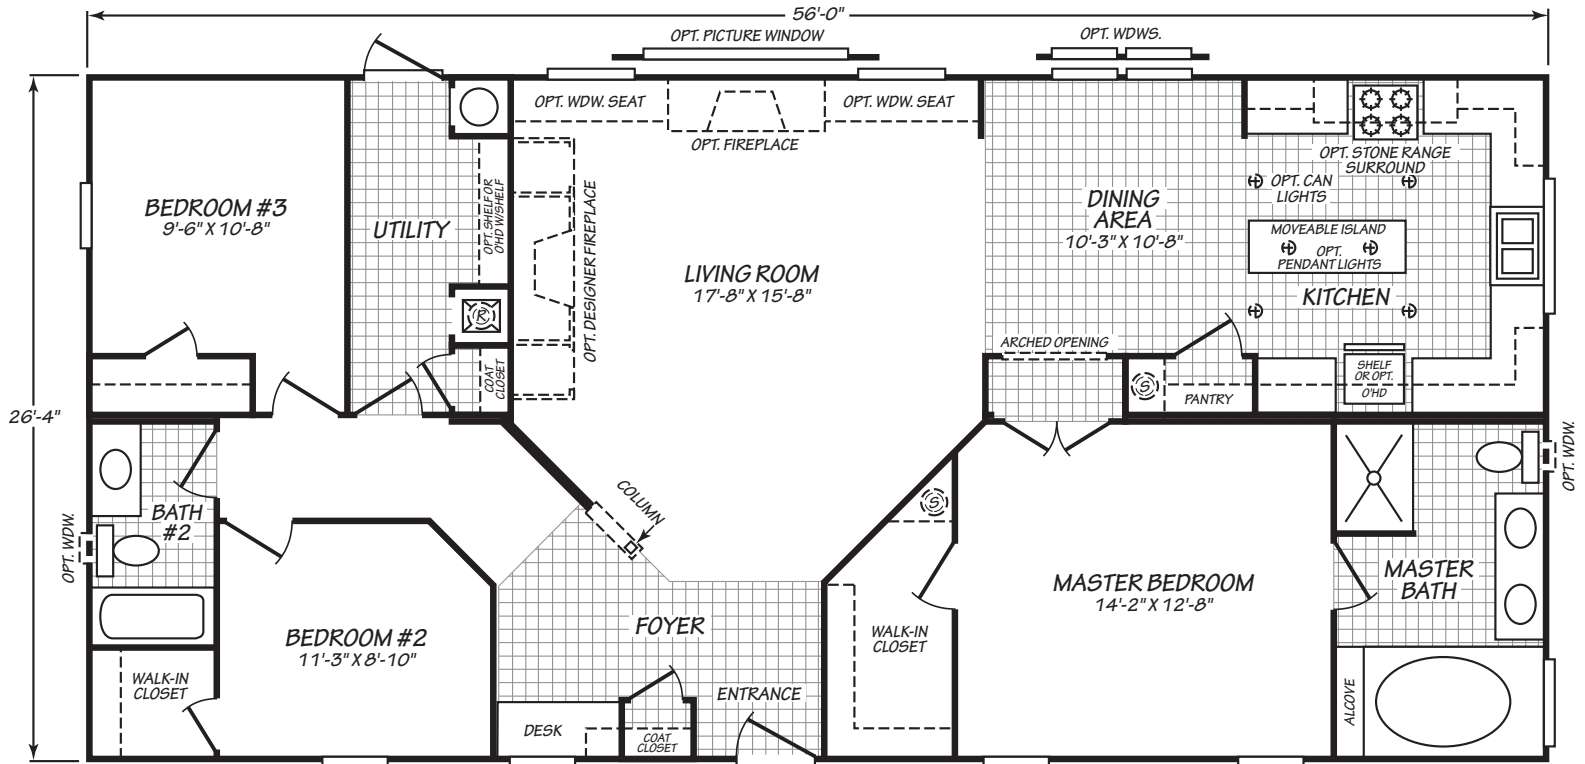

# Weedon

Eagle Trace II Series

## FactorySelectHomes

3 Bedrooms, 2 Baths  
Approx. 1,474 Sq. Ft.

Last Updated: 9-21-18

FactorySelectHomes

19280 Cortez Blvd.  
Brooksville, FL 34601  
1-800-716-6337

www.FactorySelectHomes.com

For Detailed Directions See Map On Our Website