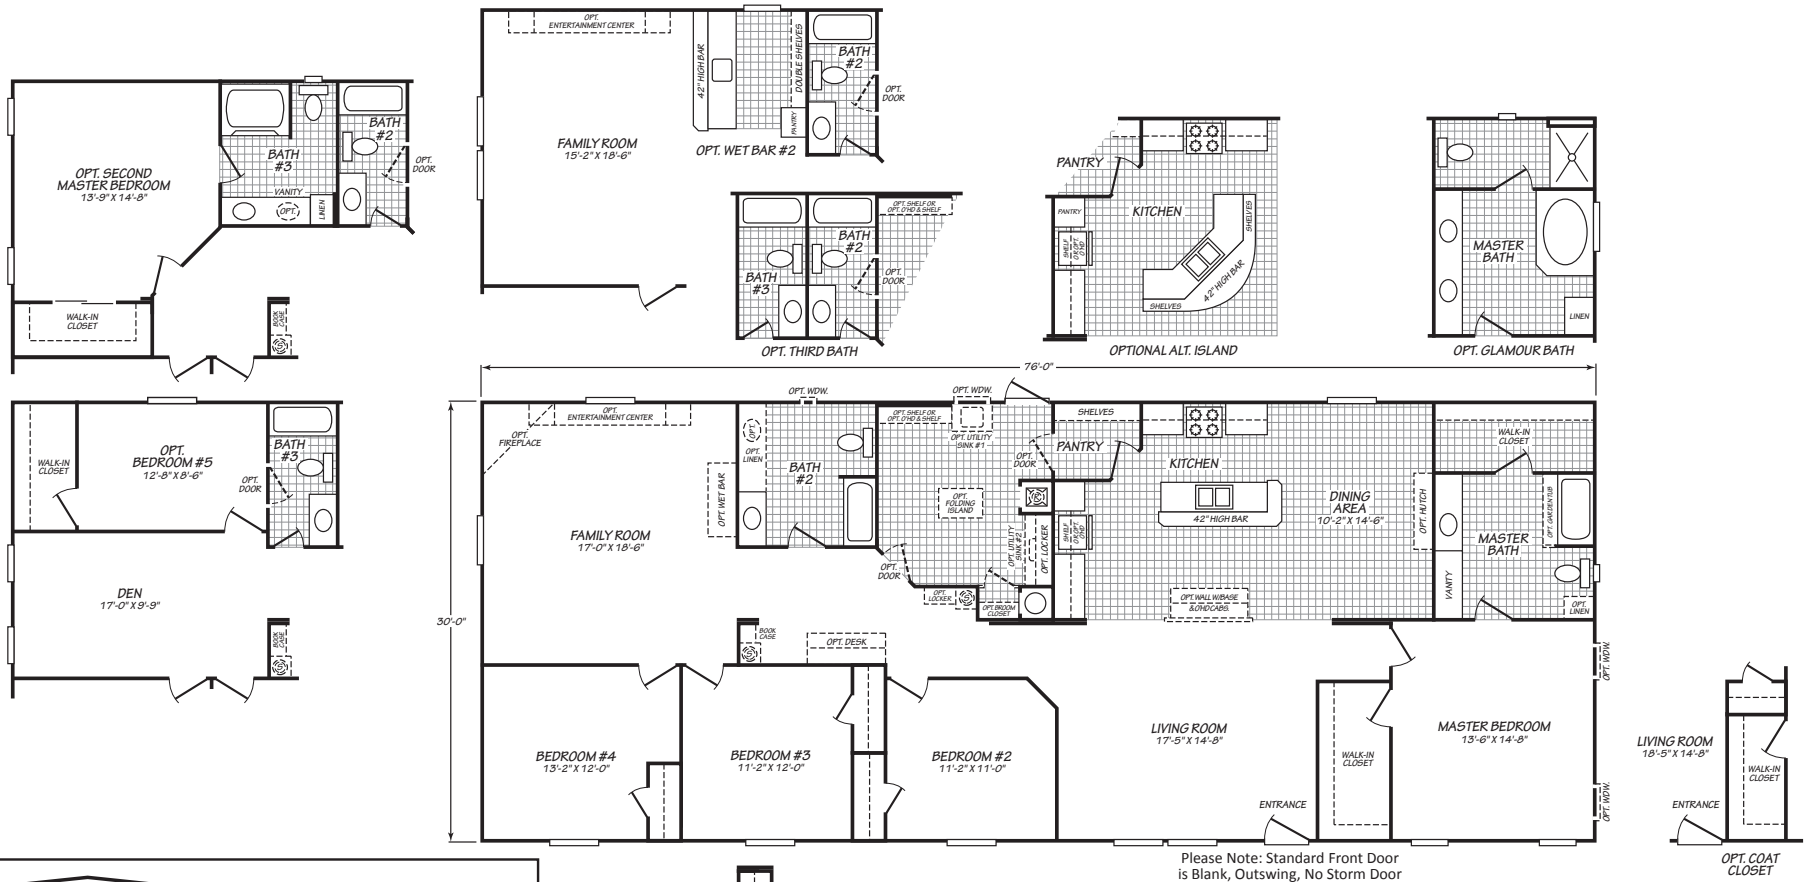

# FactorySelectHomes

4 Bedrooms, 2 Baths  
Approx. 2,280 Sq. Ft.

Last Updated: 10-11-19

FactorySelectHomes

19280 Cortez Blvd.  
Brooksville, FL 34601  
1-800-716-6337

www.FactorySelectHomes.com

For Detailed Directions See Map On Our Website