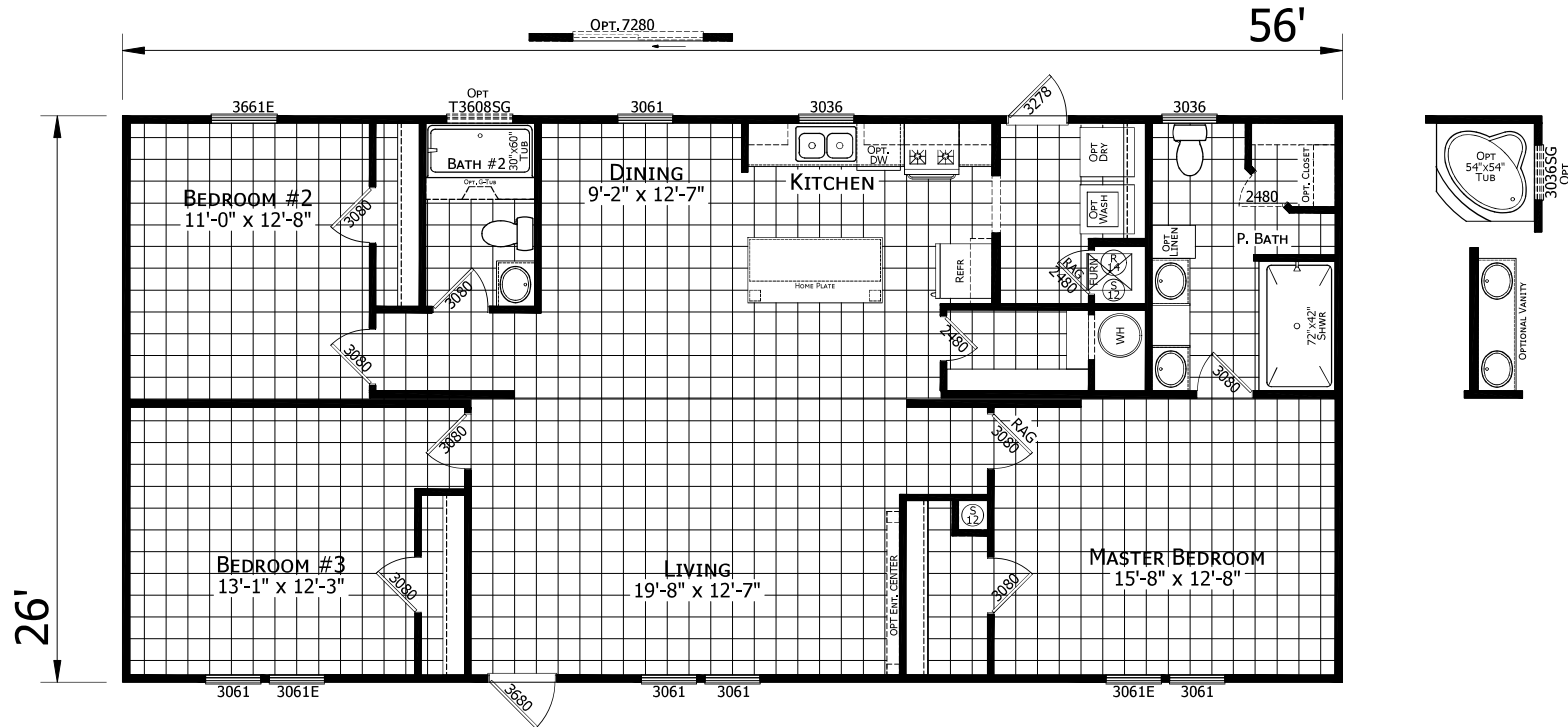

# Whitney

Grand Slam Series

1,456 SQ. FT. (Approximate) 3 Bedroom, 2 Bath

Last Updated: 9-23-24

**FACTORY SELECT HOMES**  
19280 Cortez Blvd.  
Brooksville, FL 34601

**FactorySelectHomes.com | 1-800-716-6337**