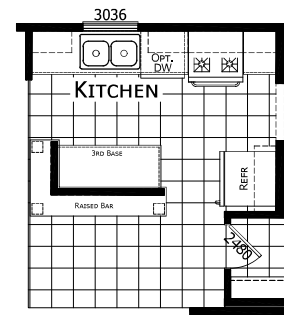

# Whitney

Grand Slam Series

1,456 SQ. FT. (Approximate) 3 Bedroom, 2 Bath

Last Updated: 9-23-24

**FACTORY SELECT HOMES**  
19280 Cortez Blvd.  
Brooksville, FL 34601

**FactorySelectHomes.com | 1-800-716-6337**