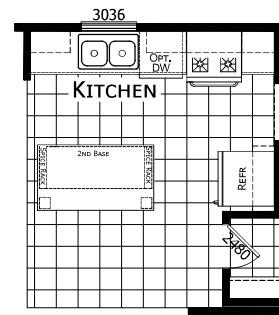

# Whitney

Grand Slam Series

1,456 SQ. FT. (Approximate) 3 Bedroom, 2 Bath

Last Updated: 9-23-24

**FACTORY SELECT HOMES**  
19280 Cortez Blvd.  
Brooksville, FL 34601

**FactorySelectHomes.com | 1-800-716-6337**