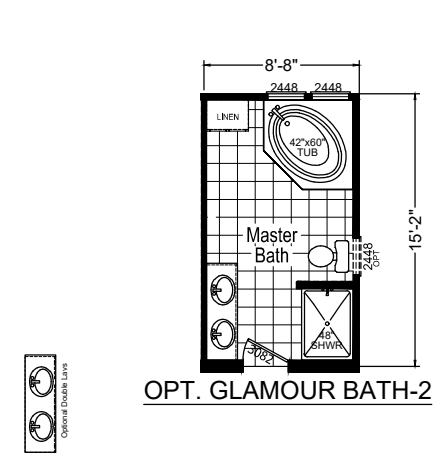

Willston

Riverview Series

4 Bedrooms, 2 Baths
Approx. 2,062 Sq. Ft.

Last Updated: 7-7-20

OPT. GLAMOUR BATH-2

OPT. GLAMOUR BATH-3

FACTORY Select HOMES
 19280 Cortez Blvd.
 Brooksville, FL 34601
 1-800-716-6337
 www.FactorySelectHomes.com
 For Detailed Directions See