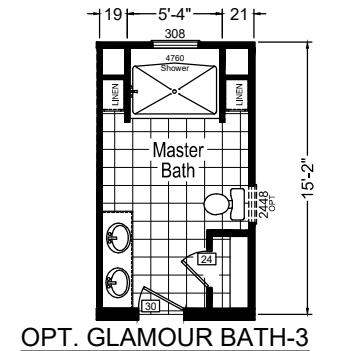

Willston

Riverview Series

4 Bedrooms, 2 Baths
Approx. 2,062 Sq. Ft.

Last Updated: 7-7-20

OPT. GLAMOUR BATH-2

OPT. GLAMOUR BATH-3

FACTORY Select HOMES
 19280 Cortez Blvd.
 Brooksville, FL 34601
 1-800-716-6337
 www.FactorySelectHomes.com
 For Detailed Directions See