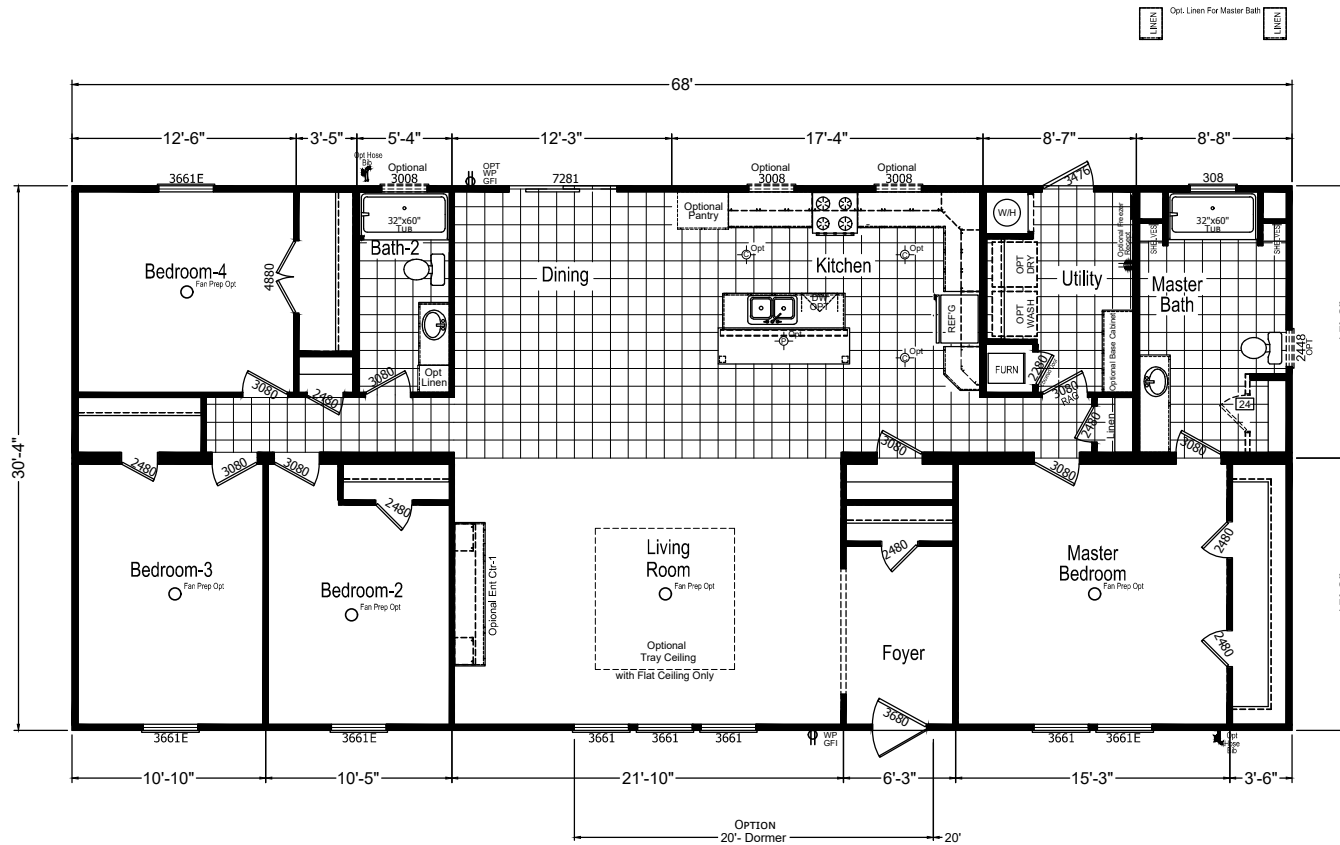

Willston

Riverview Series

4 Bedrooms, 2 Baths
Approx. 2,062 Sq. Ft.

Last Updated: 7-7-20

OPT. GLAMOUR BATH-2

OPT. GLAMOUR BATH-3

FACTORY Select HOMES
 19280 Cortez Blvd.
 Brooksville, FL 34601
 1-800-716-6337
 www.FactorySelectHomes.com
 For Detailed Directions See