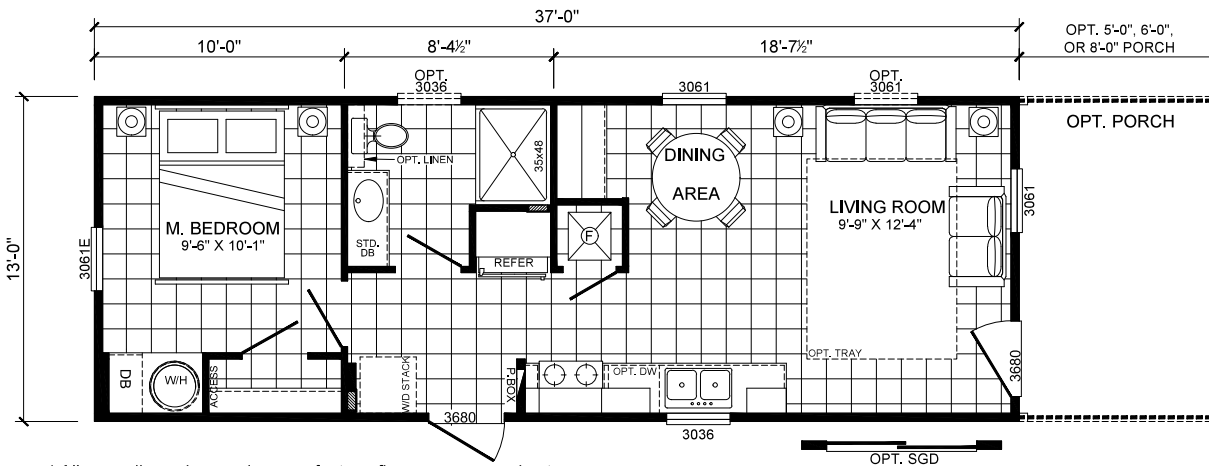

Zeeland

Legend Series

481 SQ. FT. (Approximate) 1 Bedrooms, 1 Baths

Last Updated: 2-17-25

SHOWN WITH OPTIONAL 6'-0" PORCH

SHOWN WITH OPTIONAL 6'-0" PORCH

OPT. ENDWALL LAYOUT

* All room dimensions and square footage figures are approximate.
* ScotBilt Homes reserves the right to modify the product offering at any time.