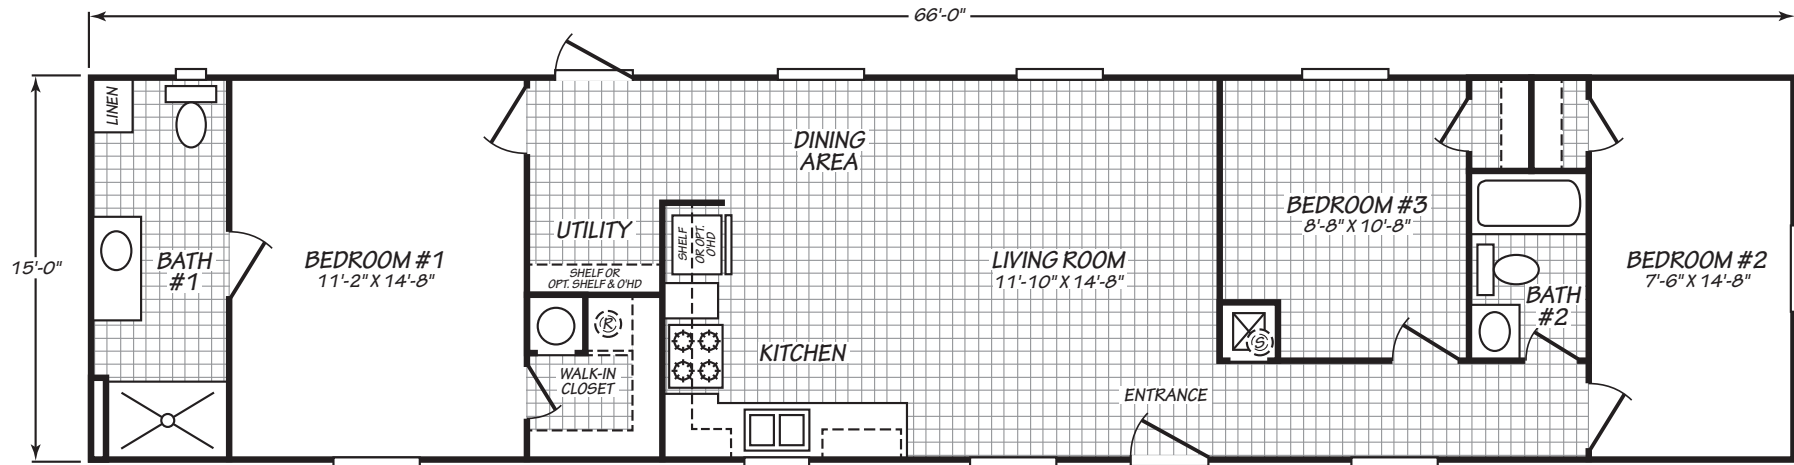

Zellwood

Keystone Series

990 SQ. FT. (Approximate) 3 Bedroom, 2 Bath

Last Updated: 6-21-22

OPT. 2 BEDROOM

FACTORY SELECT HOMES
19280 Cortez Blvd.
Brooksville, FL 34601

FactorySelectHomes.com | 1-800-716-6337