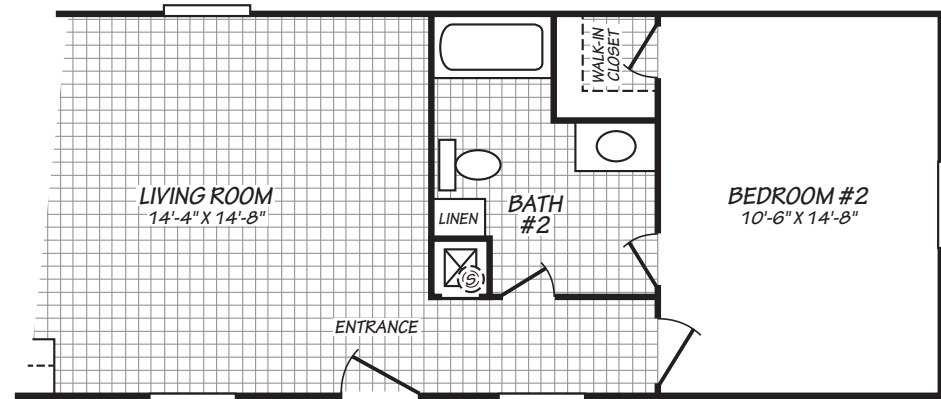

Zellwood

Keystone Series

990 SQ. FT. (Approximate) 3 Bedroom, 2 Bath

Last Updated: 6-21-22

OPT. 2 BEDROOM

FACTORY SELECT HOMES
19280 Cortez Blvd.
Brooksville, FL 34601

FactorySelectHomes.com | 1-800-716-6337