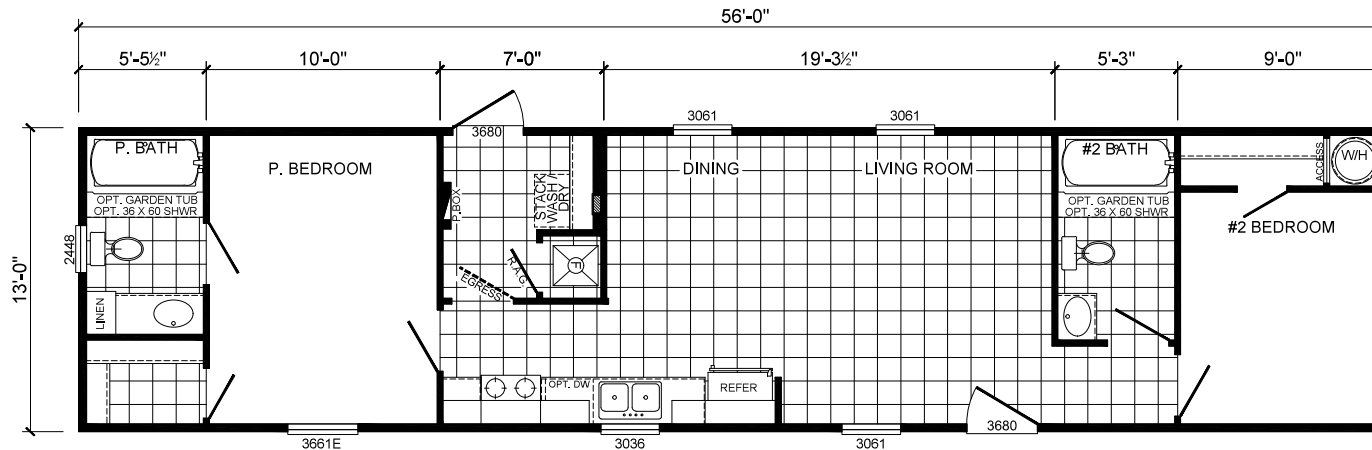

*OPT. OVERHEAD DUCT AVAILABLE WITH ENERGY STAR ONLY

FACTORY SELECT HOMES
19280 Cortez Blvd.
Brooksville, FL 34601

FactorySelectHomes.com | 1-800-716-6337

IMPORTANT: Alta Cima Corp reserves the right to modify, cancel or substitute products or features of this event at any time without prior notice or obligation. Pictures and other promotional materials are representative and may depict or contain floor plans, square footages, elevations, options, upgrades, extra design features, decorations, floor coverings, specialty light fixtures, custom paint and wall coverings, window treatments, landscaping, sound and alarm systems, furnishings, appliances, and other designer/decorator features and amenities that are not included as part of the home and/or may not be available at all locations. Home, pricing and community information is subject to change, and homes to prior sale, at any time without notice or obligation. ©2020 Alta Cima Corp. All rights reserved.

MANUFACTURED BY:

I authorize Factory Select Homes to build my house, per this plan.

X _____
Customer Signature/Date