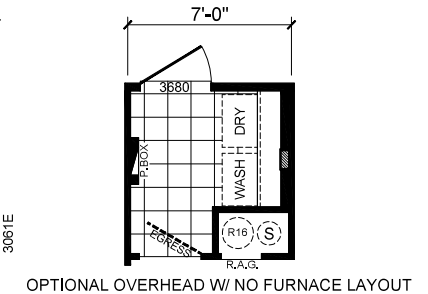

*OPT. OVERHEAD DUCT AVAILABLE WITH ENERGY STAR ONLY

FACTORY SELECT HOMES
19280 Cortez Blvd.
Brooksville, FL 34601

FactorySelectHomes.com | 1-800-716-6337

IMPORTANT: Alta Cima Corp reserves the right to modify, cancel or substitute products or features of this event at any time without prior notice or obligation. Pictures and other promotional materials are representative and may depict or contain floor plans, square footages, elevations, options, upgrades, extra design features, decorations, floor coverings, specialty light fixtures, custom paint and wall coverings, window treatments, landscaping, sound and alarm systems, furnishings, appliances, and other designer/decorator features and amenities that are not included as part of the home and/or may not be available at all locations. Home, pricing and community information is subject to change, and homes to prior sale, at any time without notice or obligation. ©2020 Alta Cima Corp. All rights reserved.

MANUFACTURED BY:

I authorize Factory Select Homes to build my house, per this plan.

X _____
Customer Signature/Date