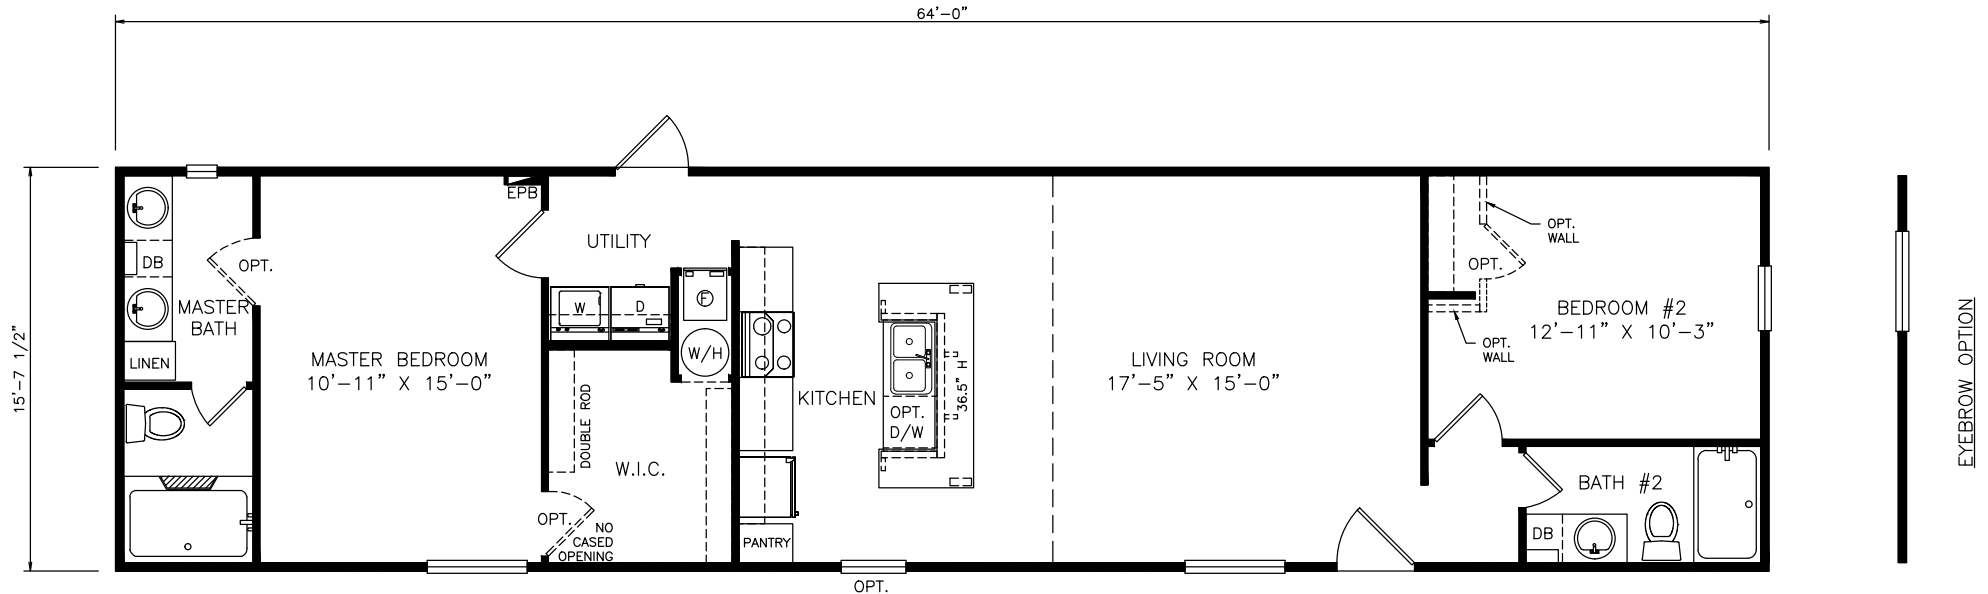

Alcorn

Classic Series

1,005 SQ. FT. (Approximate) 2 Bedroom, 2 Bath

Last Updated: 11-4-21

FACTORY SELECT HOMES

535 Highway 35 South
Carthage, MS 39051

FactoryDirectHousing.com | 1-800-965-9278

IMPORTANT: Alta Cima Corp reserves the right to modify, cancel or substitute products or features of this event at any time without prior notice or obligation. Pictures and other promotional materials are representative and may depict or contain floor plans, square footages, elevations, options, upgrades, extra design features, decorations, floor coverings, specialty light fixtures, custom paint and wall coverings, window treatments, landscaping, sound and alarm systems, furnishings, appliances, and other designer/decorator features and amenities that are not included as part of the home and/or may not be available at all locations. Home, pricing and community information is subject to change, and homes to prior sale, at any time without notice or obligation. ©2020 Alta Cima Corp. All rights reserved.