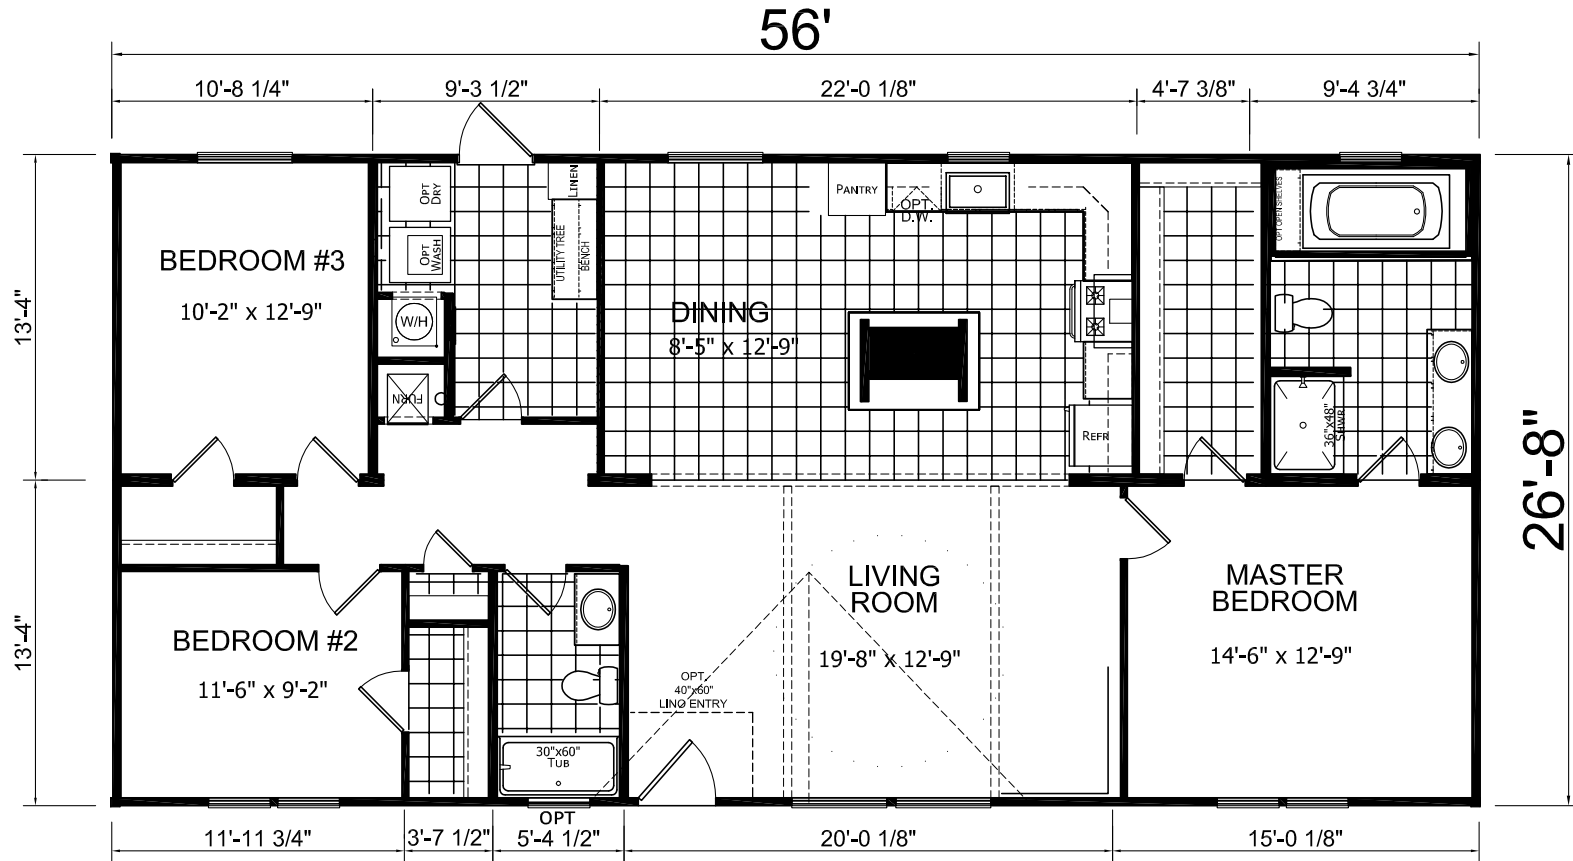

# Avella

Commonwealth Series by Champion Homes | Dresden, TN

1,500 SQ. FT. (Approximate) 3 Bedroom, 2 Bath

Last Updated: 6-1-21