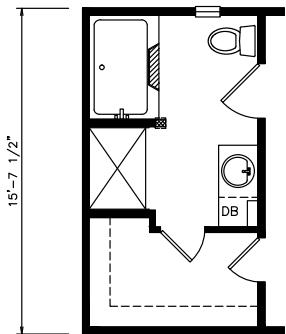

# Barlet

Classic Series

1,193 SQ. FT. (Approximate) 3 Bedroom, 2 Bath

Last Updated: 11-4-21

OPTIONAL GLAMOUR BATH