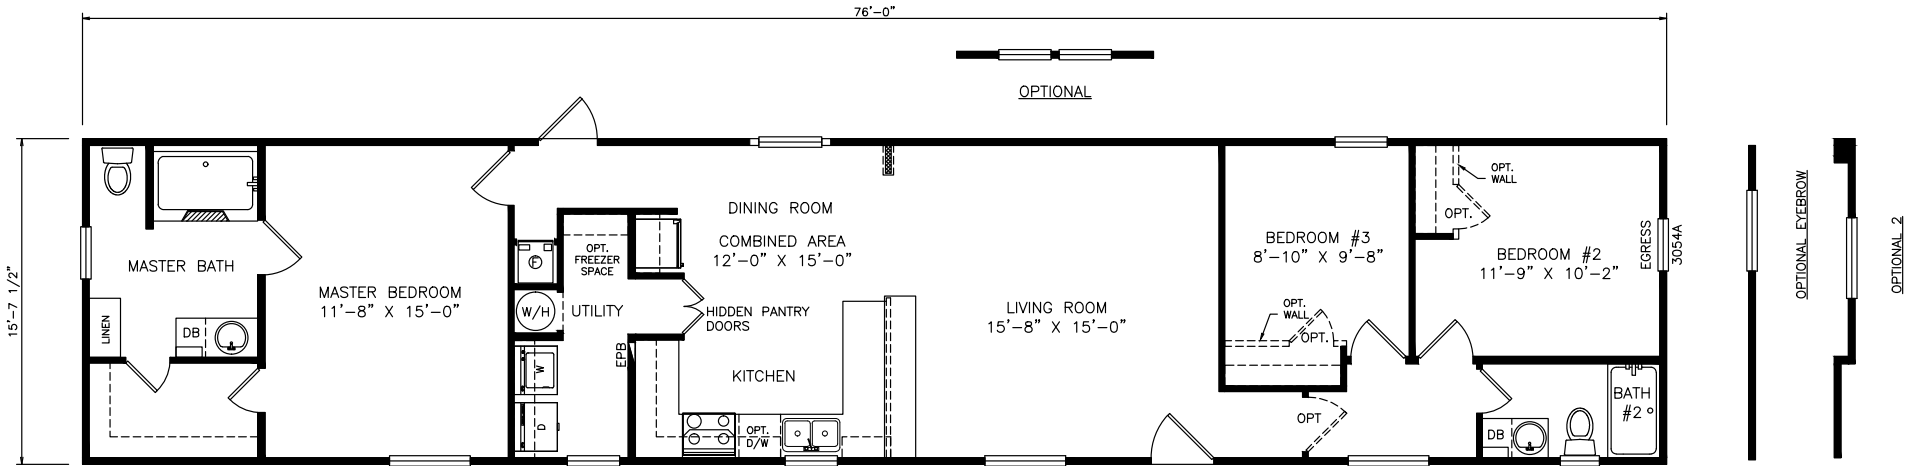

# Barlet

Classic Series

1,193 SQ. FT. (Approximate) 3 Bedroom, 2 Bath

Last Updated: 11-4-21

OPTIONAL GLAMOUR BATH