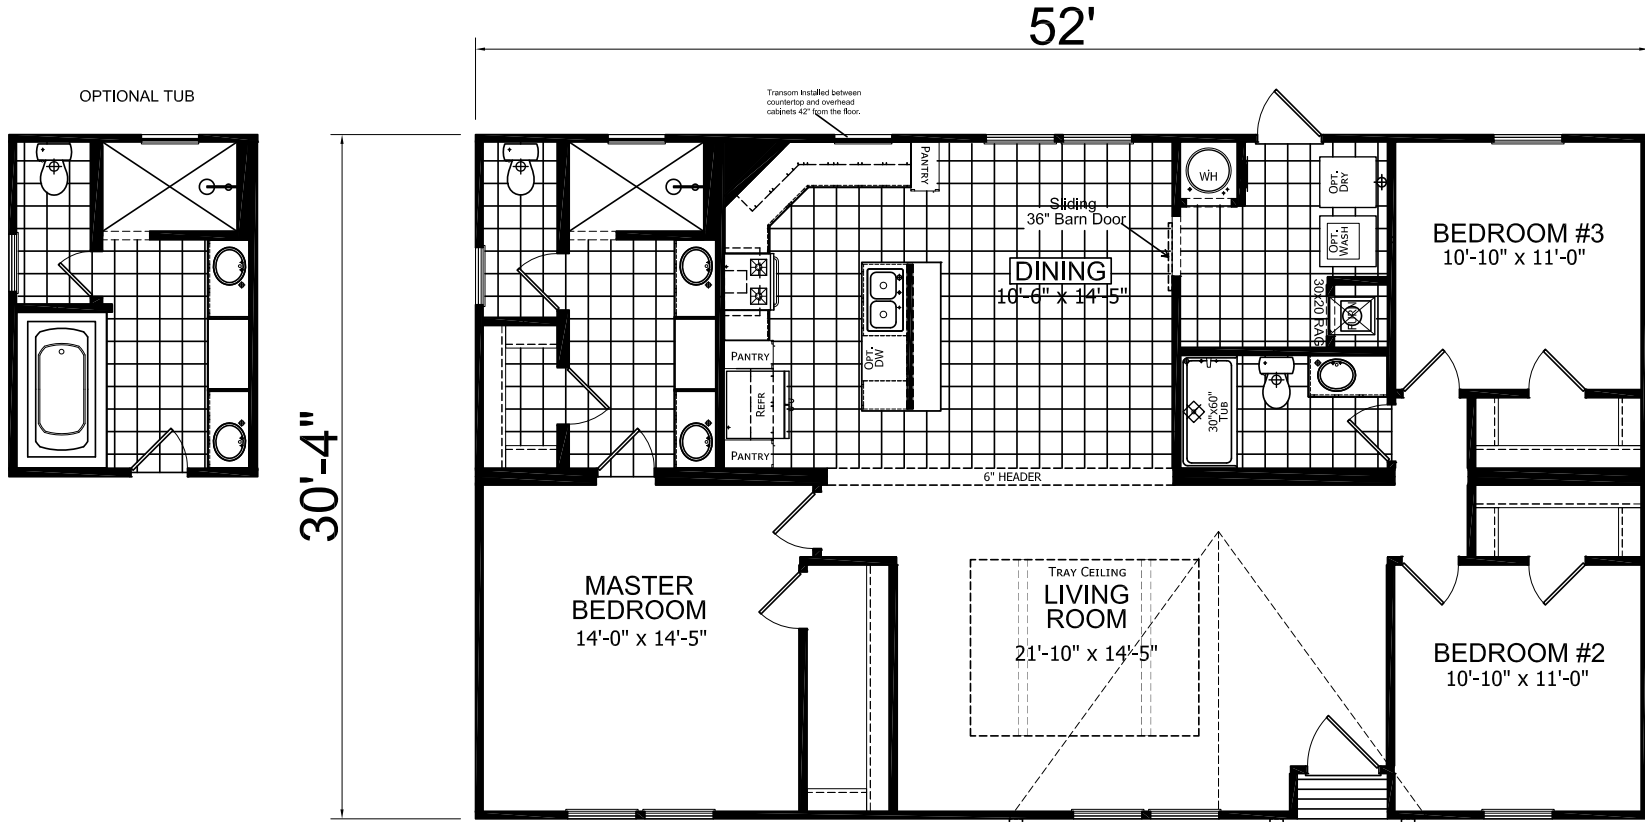

Belews

Ridgecrest Series by Champion Homes | Dresden, TN

1,577 SQ. FT. (Approximate) 3 Bedroom, 2 Bath

Last Updated: 1-5-21

FACTORY SELECT HOMES
535 Highway 35 South
Carthage, MS 39051

FactoryBuiltHomesDirect.com | 1-800-965-9278