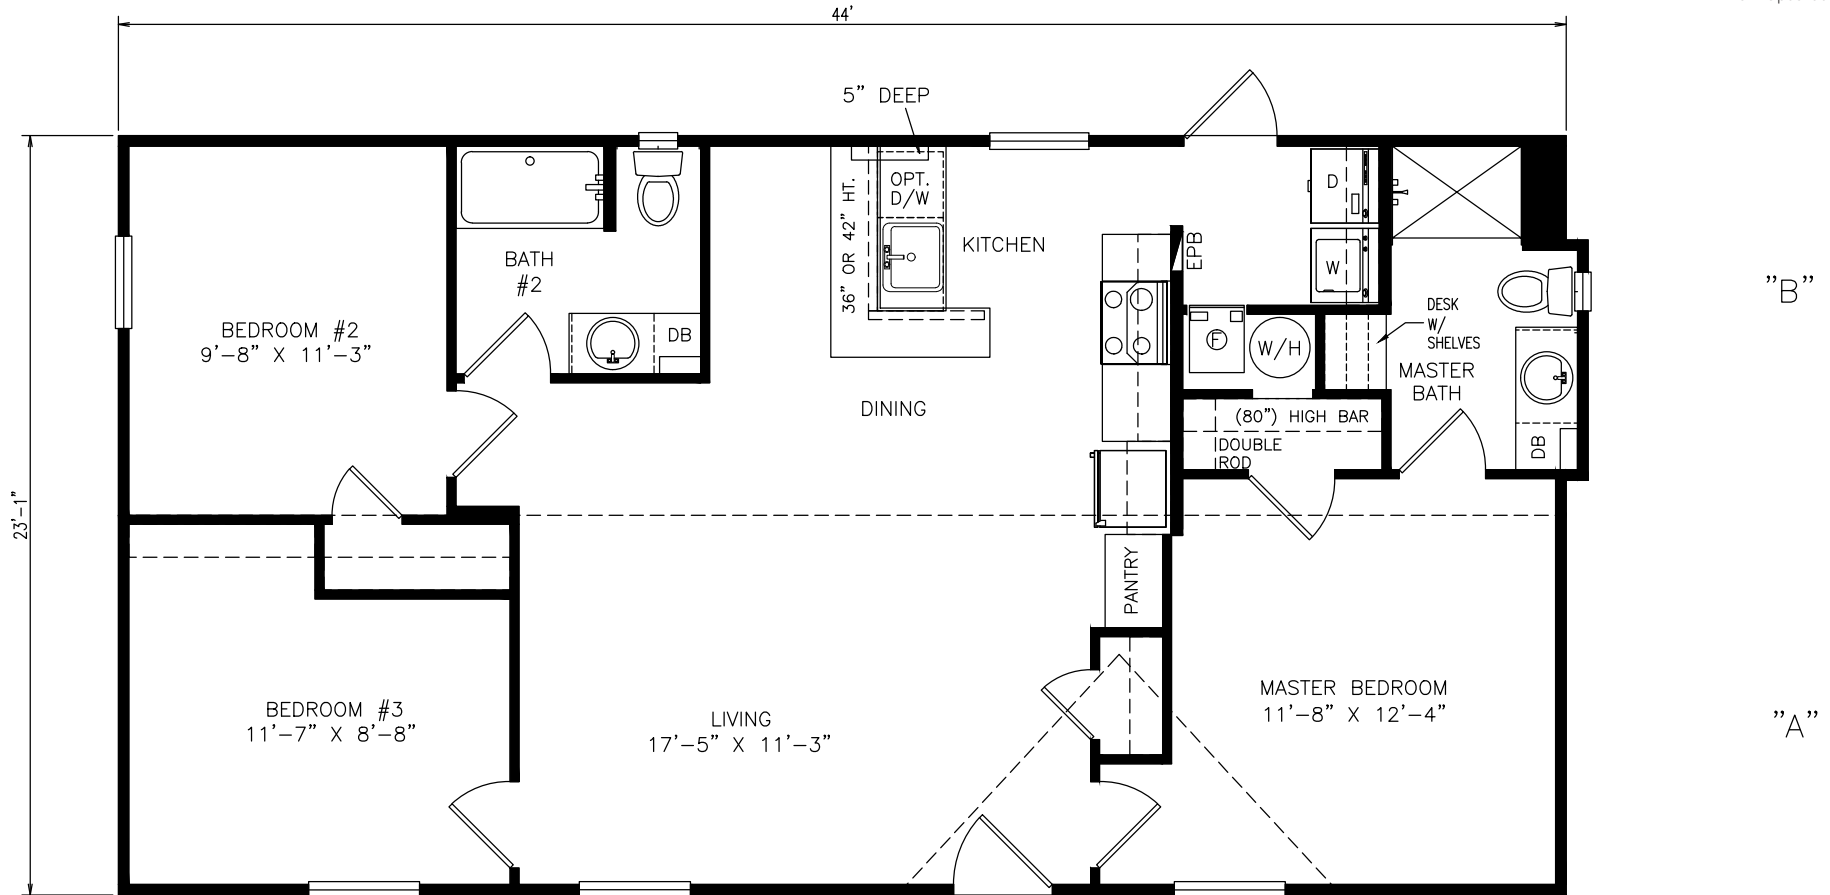

Bickley

Select Series

1,016 SQ. FT. (Approximate) 3 Bedroom, 2 Bath

Last Updated: 11-5-21

FACTORY SELECT HOMES

535 Highway 35 South
Carthage, MS 39051

FactoryDirectHousing.com | 1-800-965-9278

IMPORTANT: Alta Cima Corp reserves the right to modify, cancel or substitute products or features of this event at any time without prior notice or obligation. Pictures and other promotional materials are representative and may depict or contain floor plans, square footages, elevations, options, upgrades, extra design features, decorations, floor coverings, specialty light fixtures, custom paint and wall coverings, window treatments, landscaping, sound and alarm systems, furnishings, appliances, and other designer/decorator features and amenities that are not included as part of the home and/or may not be available at all locations. Home, pricing and community information is subject to change, and homes to prior sale, at any time without notice or obligation. ©2020 Alta Cima Corp. All rights reserved.