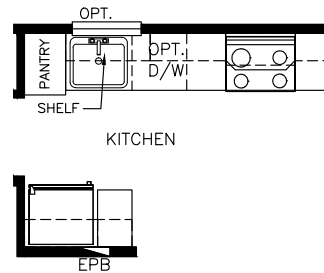

Boggan

Select Series

595 SQ. FT. (Approximate) 1 Bedroom, 1 Bath

Last Updated: 11-5-21

OPT. DISHWASHER CONFIGURATION

FACTORY SELECT HOMES

535 Highway 35 South
Carthage, MS 39051

FactoryDirectHousing.com | 1-800-965-9278