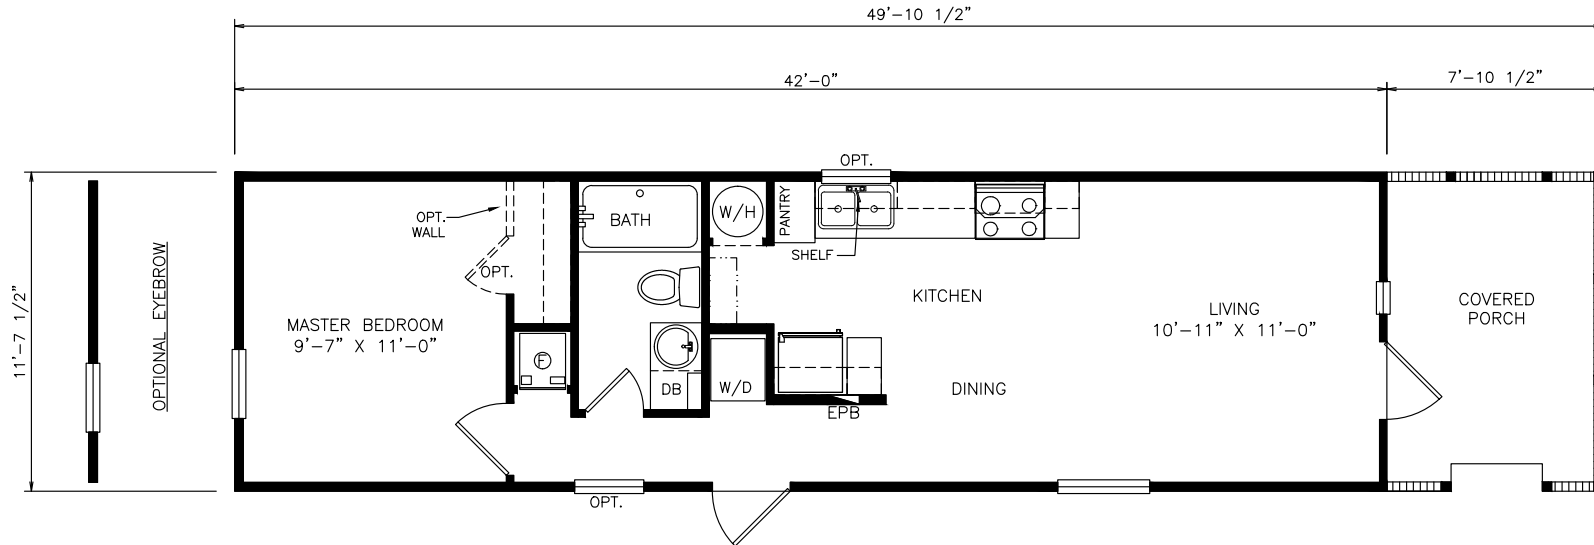

Boggan

Select Series

595 SQ. FT. (Approximate) 1 Bedroom, 1 Bath

Last Updated: 11-5-21

OPT. DISHWASHER CONFIGURATION

FACTORY SELECT HOMES

535 Highway 35 South
Carthage, MS 39051

FactoryDirectHousing.com | 1-800-965-9278