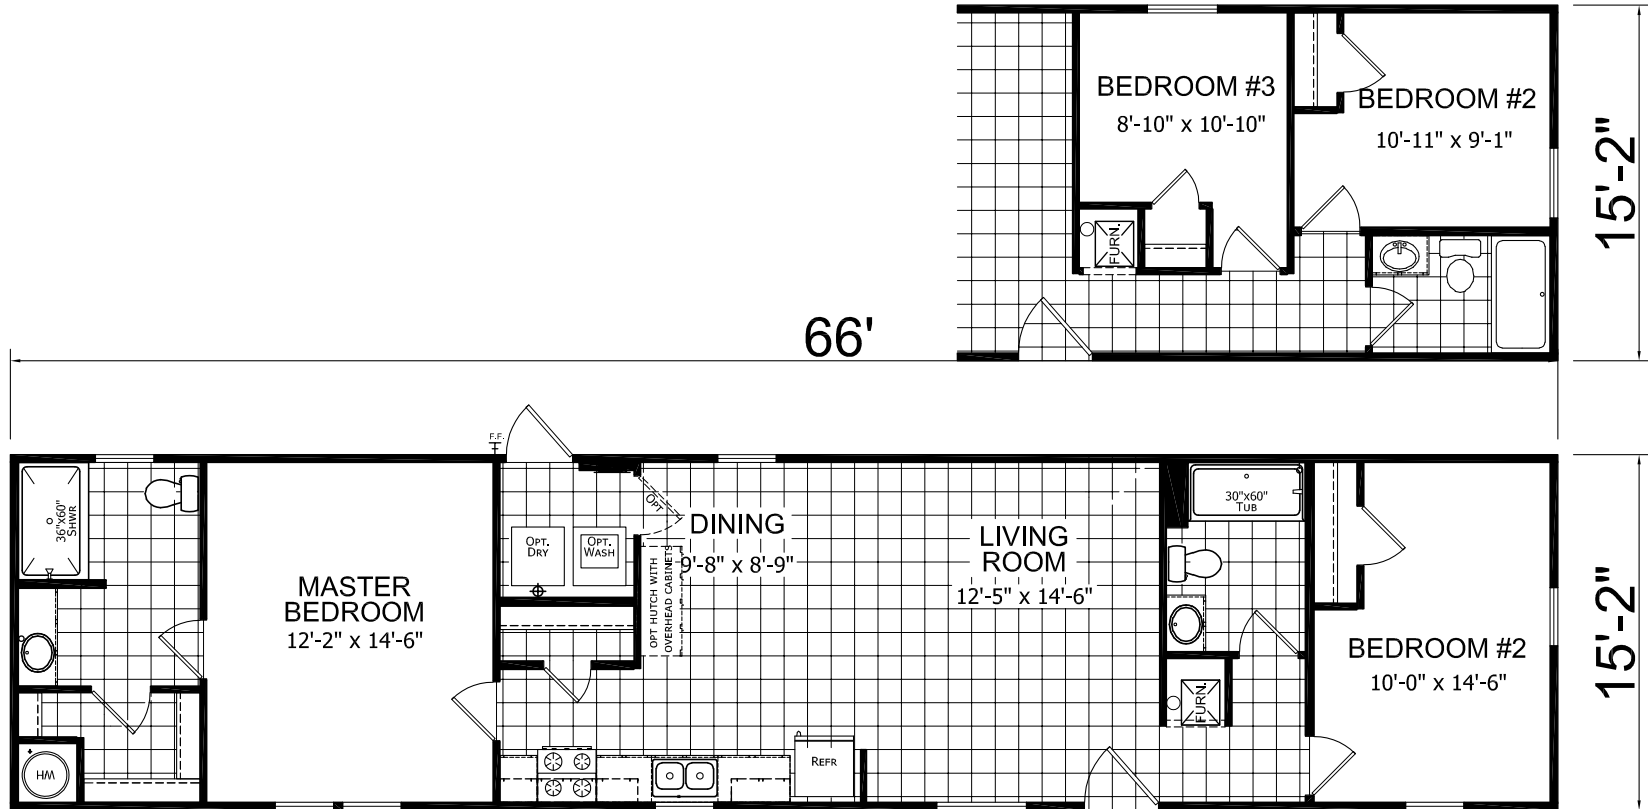

Bowlin

Commonwealth Series by Champion Homes | Dresden, TN

1,003 SQ. FT. (Approximate) 3 Bedroom, 2 Bath

Last Updated: 6-1-21

3 BEDROOM OPTION

FACTORY SELECT HOMES

535 Highway 35 South
Carthage, MS 39051

FactoryDirectHousing.com | 1-800-965-9278